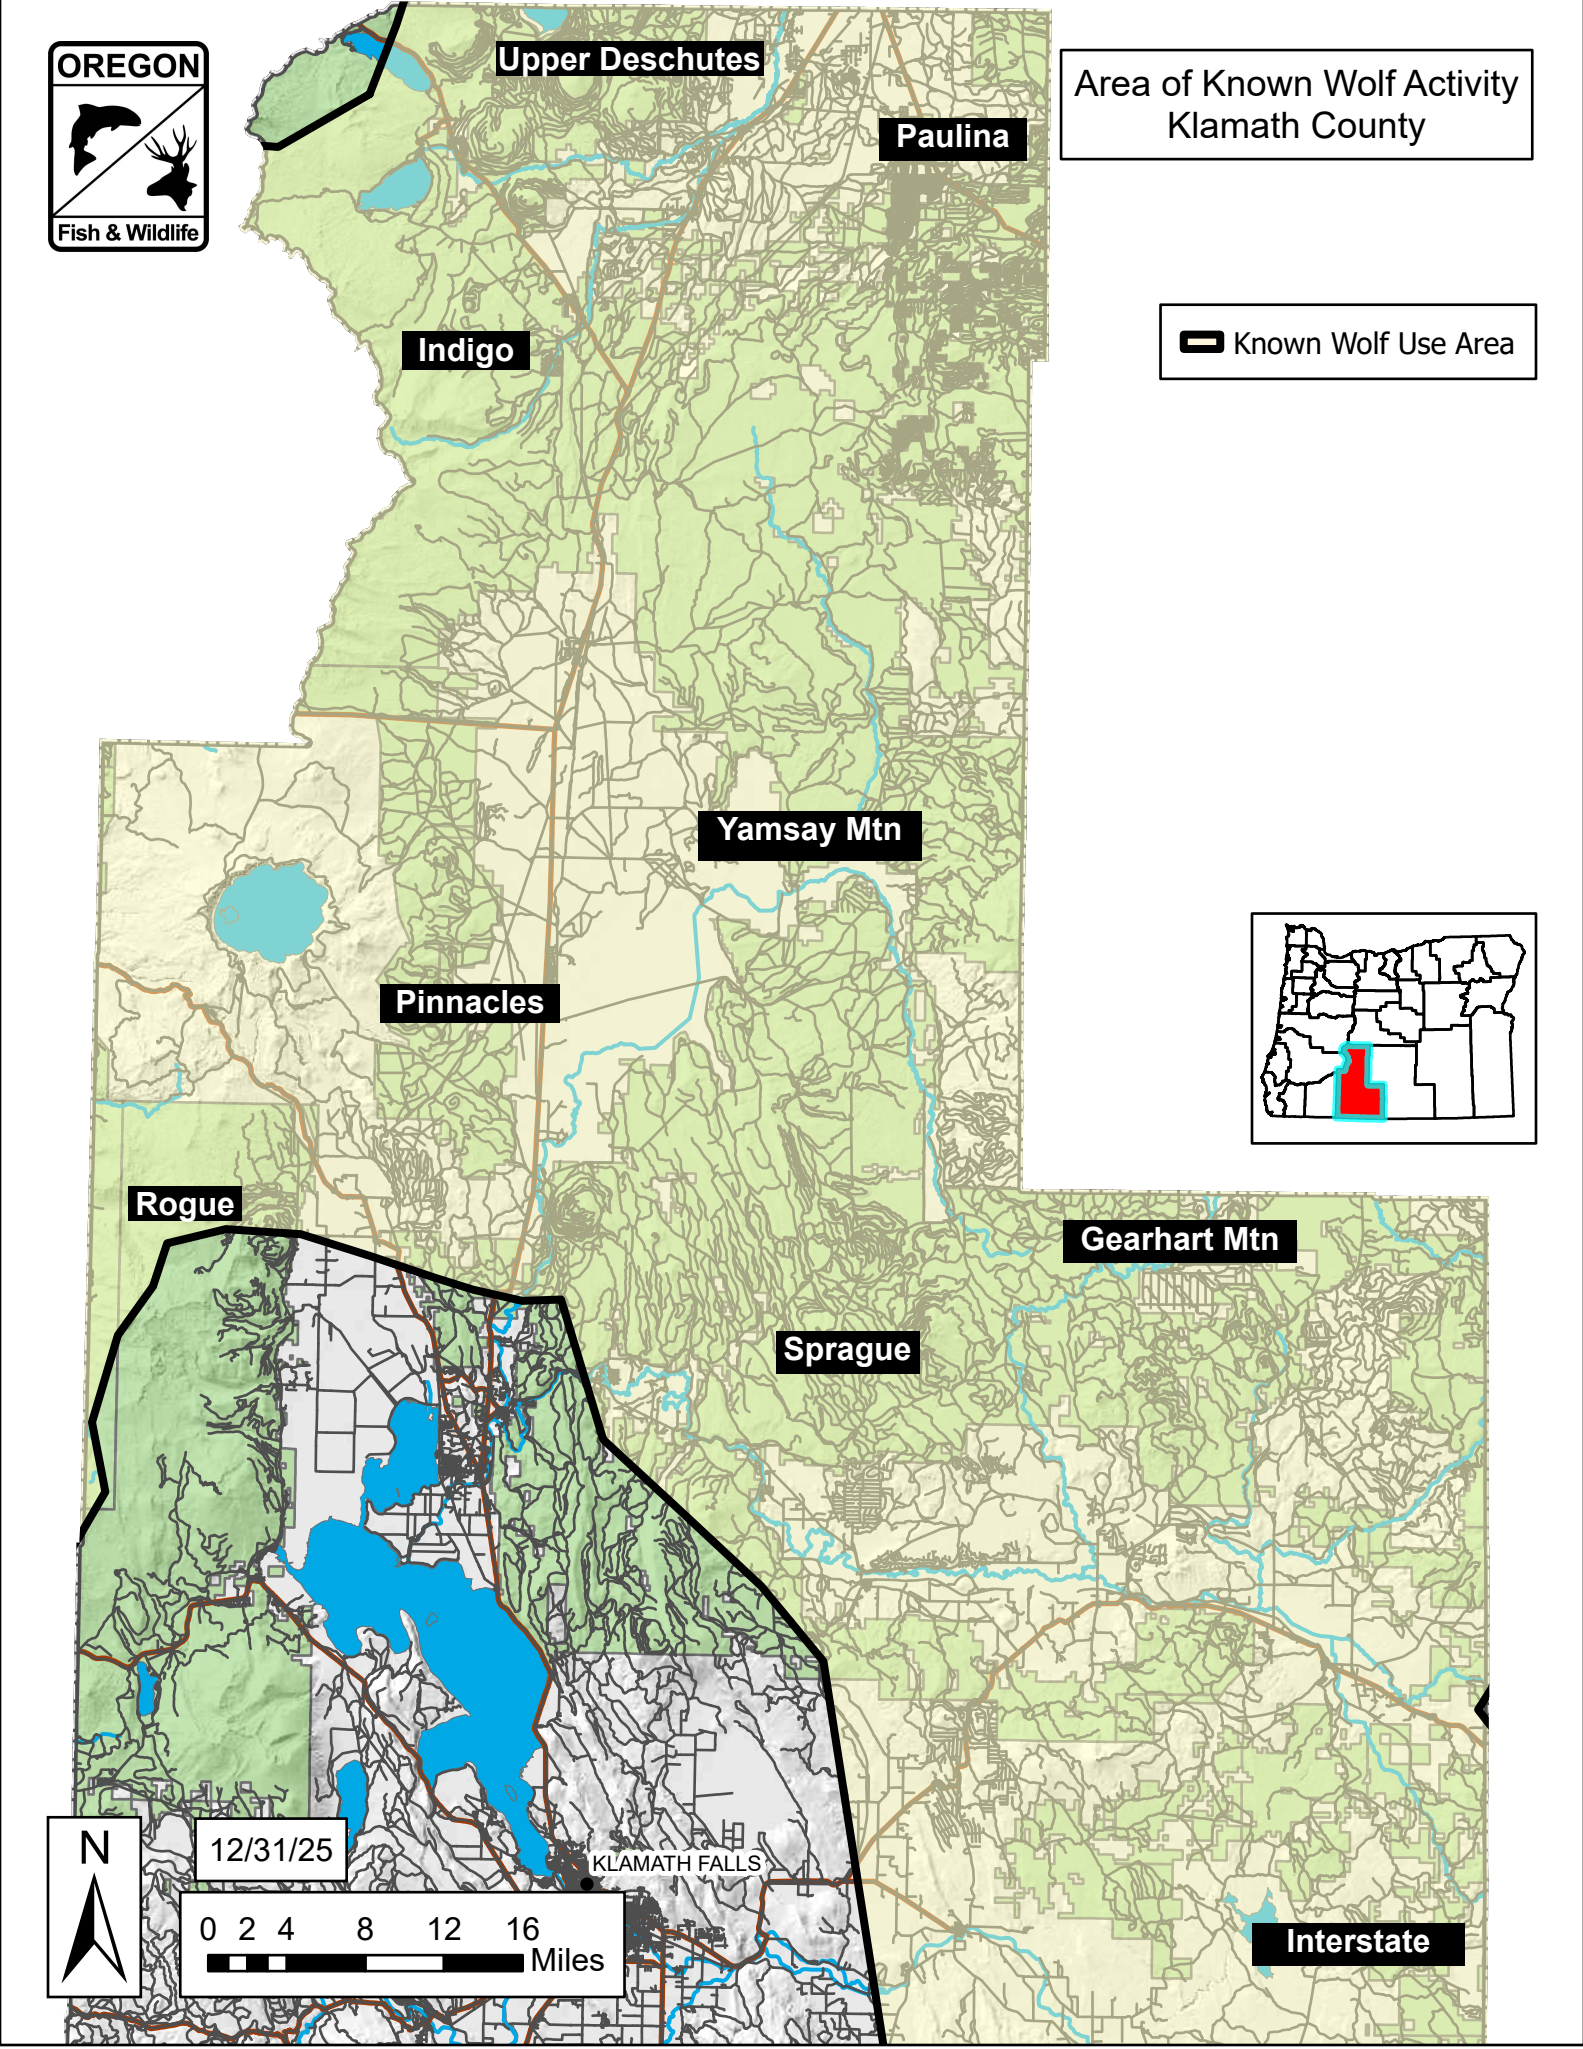

Area of Known Wolf Activity  
Klamath County

 Known Wolf Use Area

12/31/25  
0 2 4 8 12 16  
Miles

Interstate