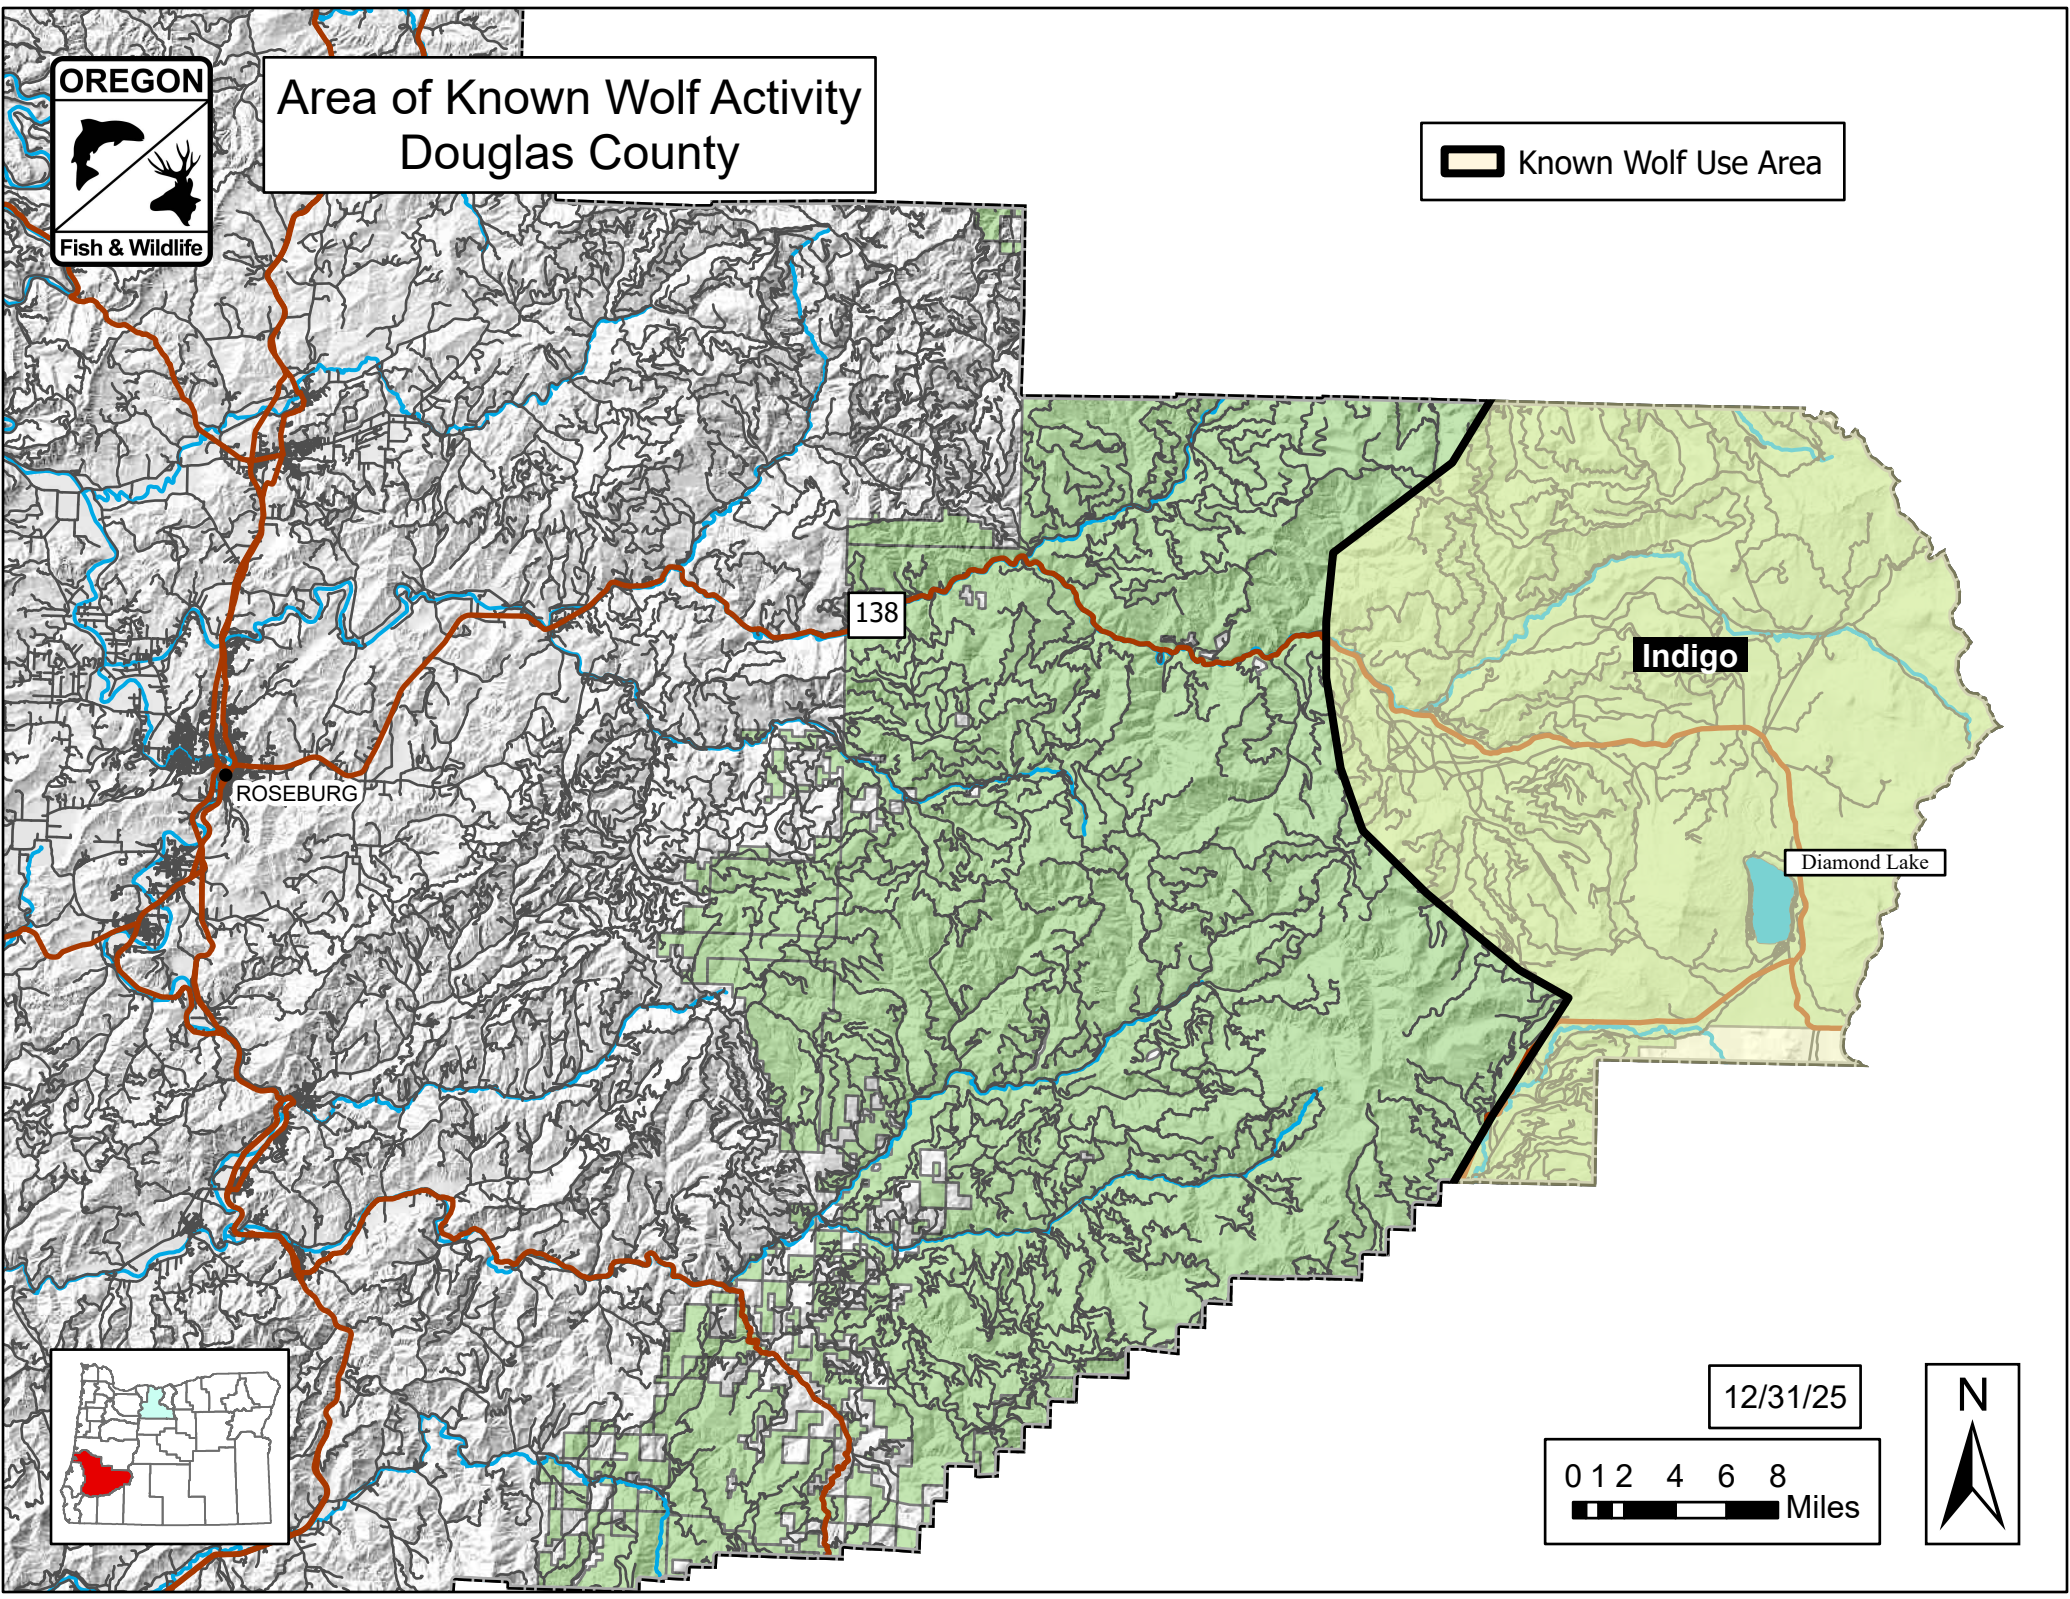

OREGON

Fish & Wildlife

# Area of Known Wolf Activity Douglas County

 Known Wolf Use Area

ROSEBURG

138

**Indigo**

Diamond Lake

12/31/25