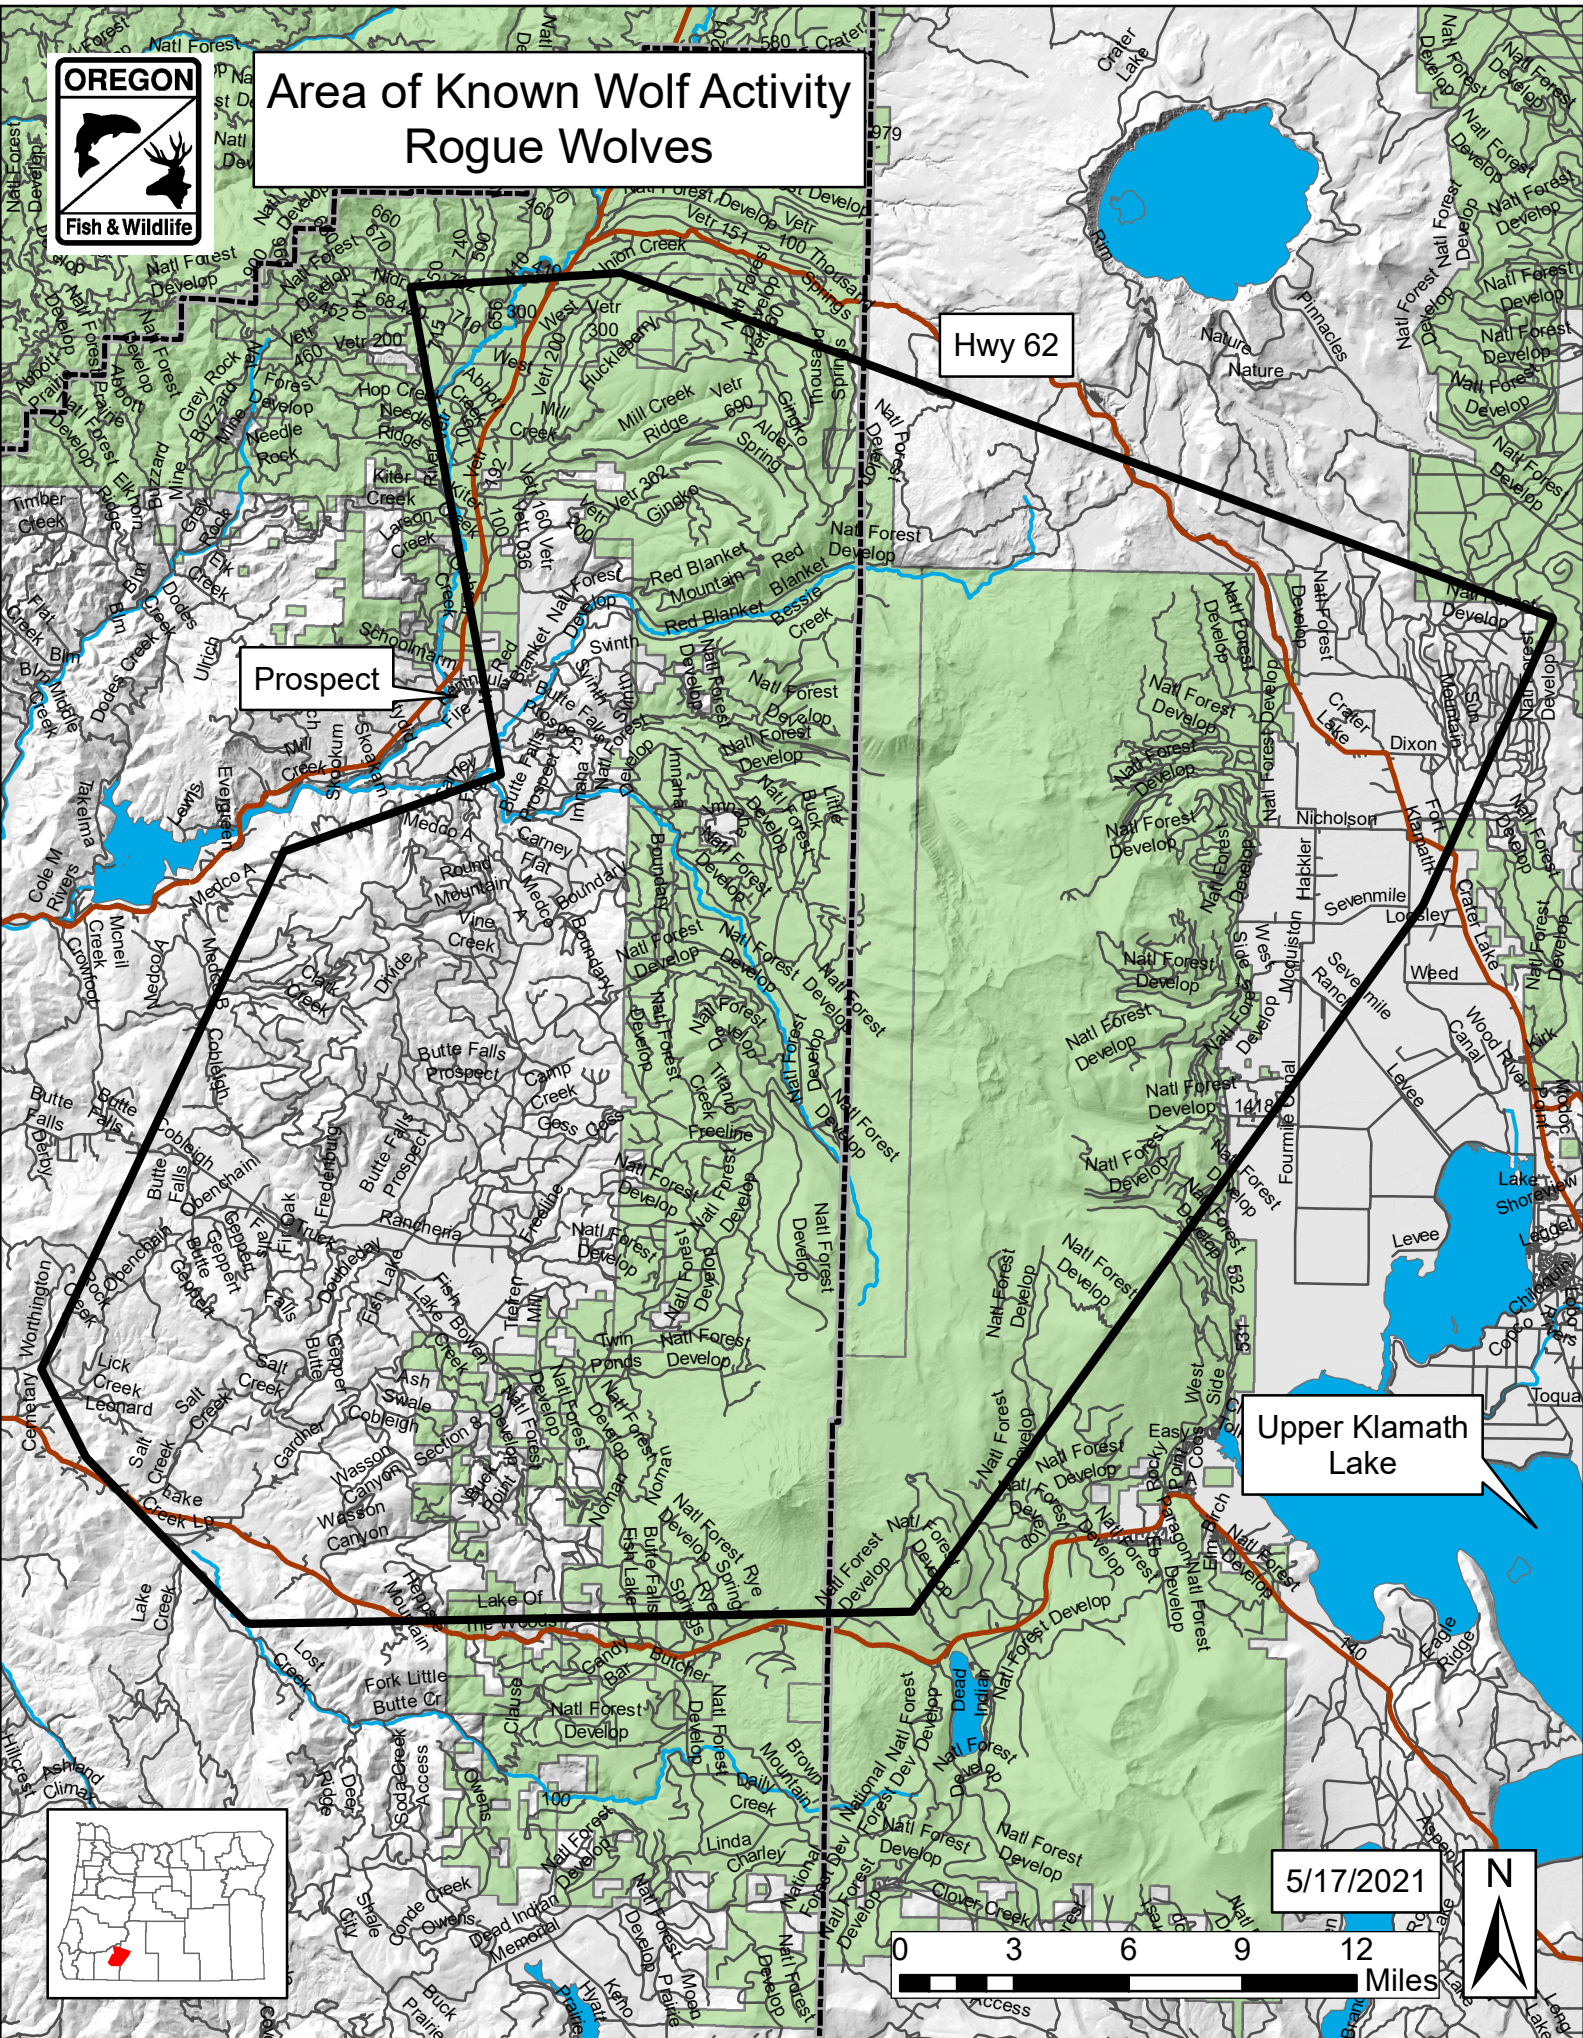

Area of Known Wolf Activity Rogue Wolves

Prospect

Hwy 62

Upper Klamath Lake

5/17/2021