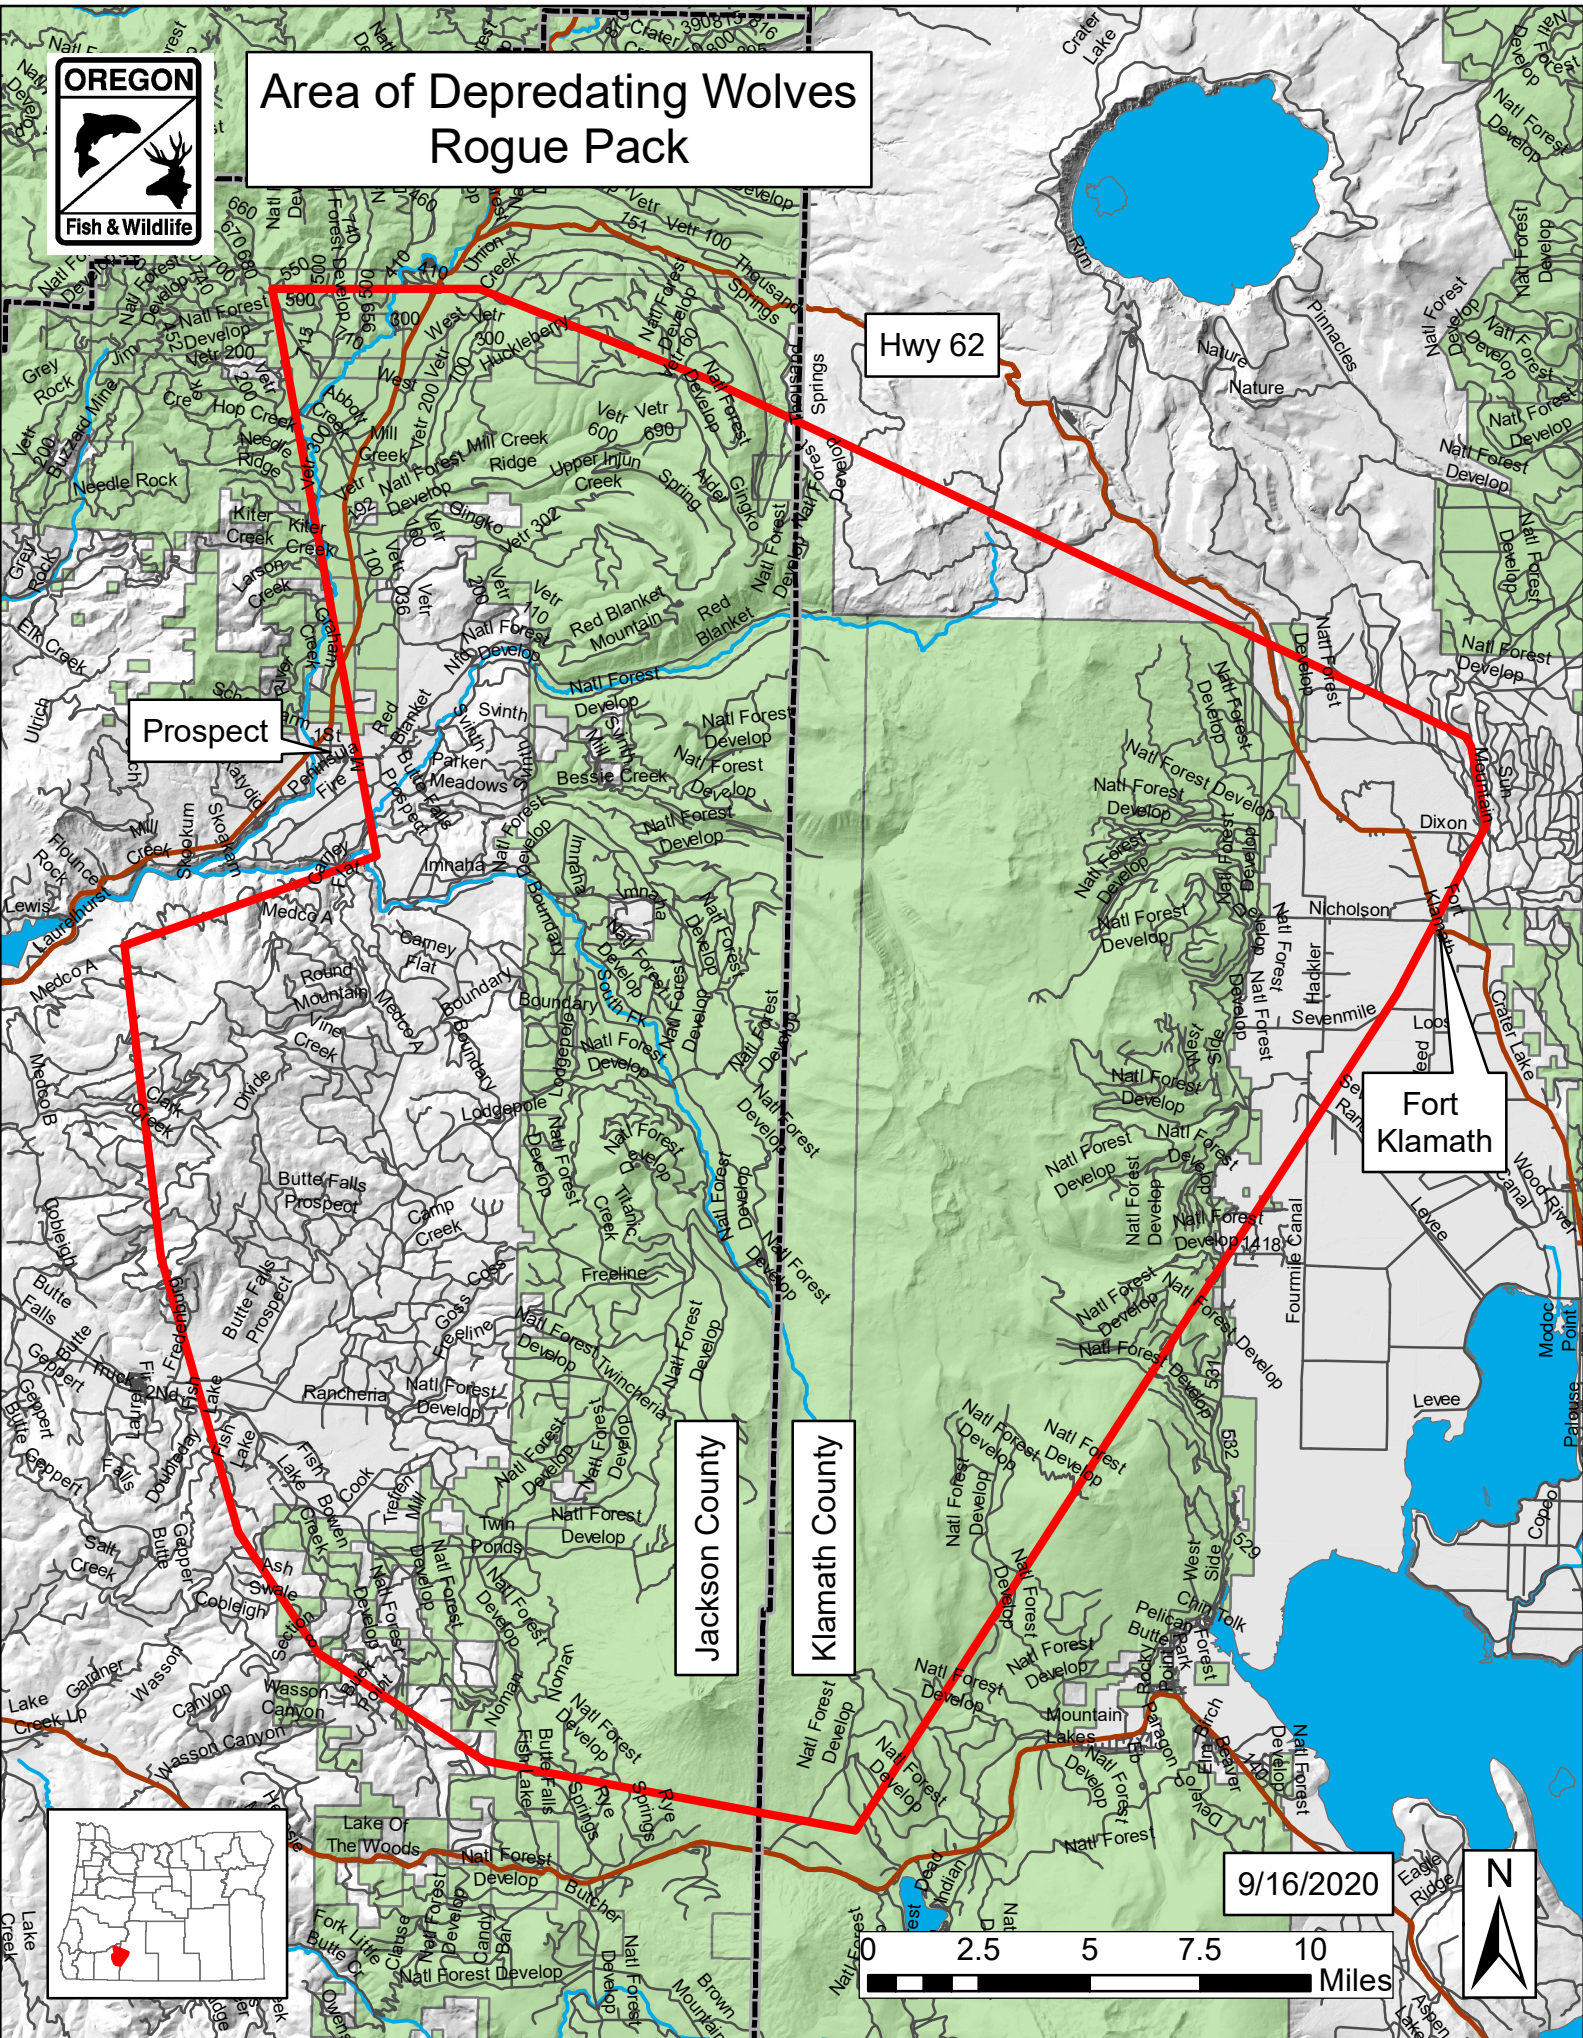

Area of Depredating Wolves Rogue Pack

Prospect

Hwy 62

Fort Klamath

Jackson County

Klamath County

9/16/2020