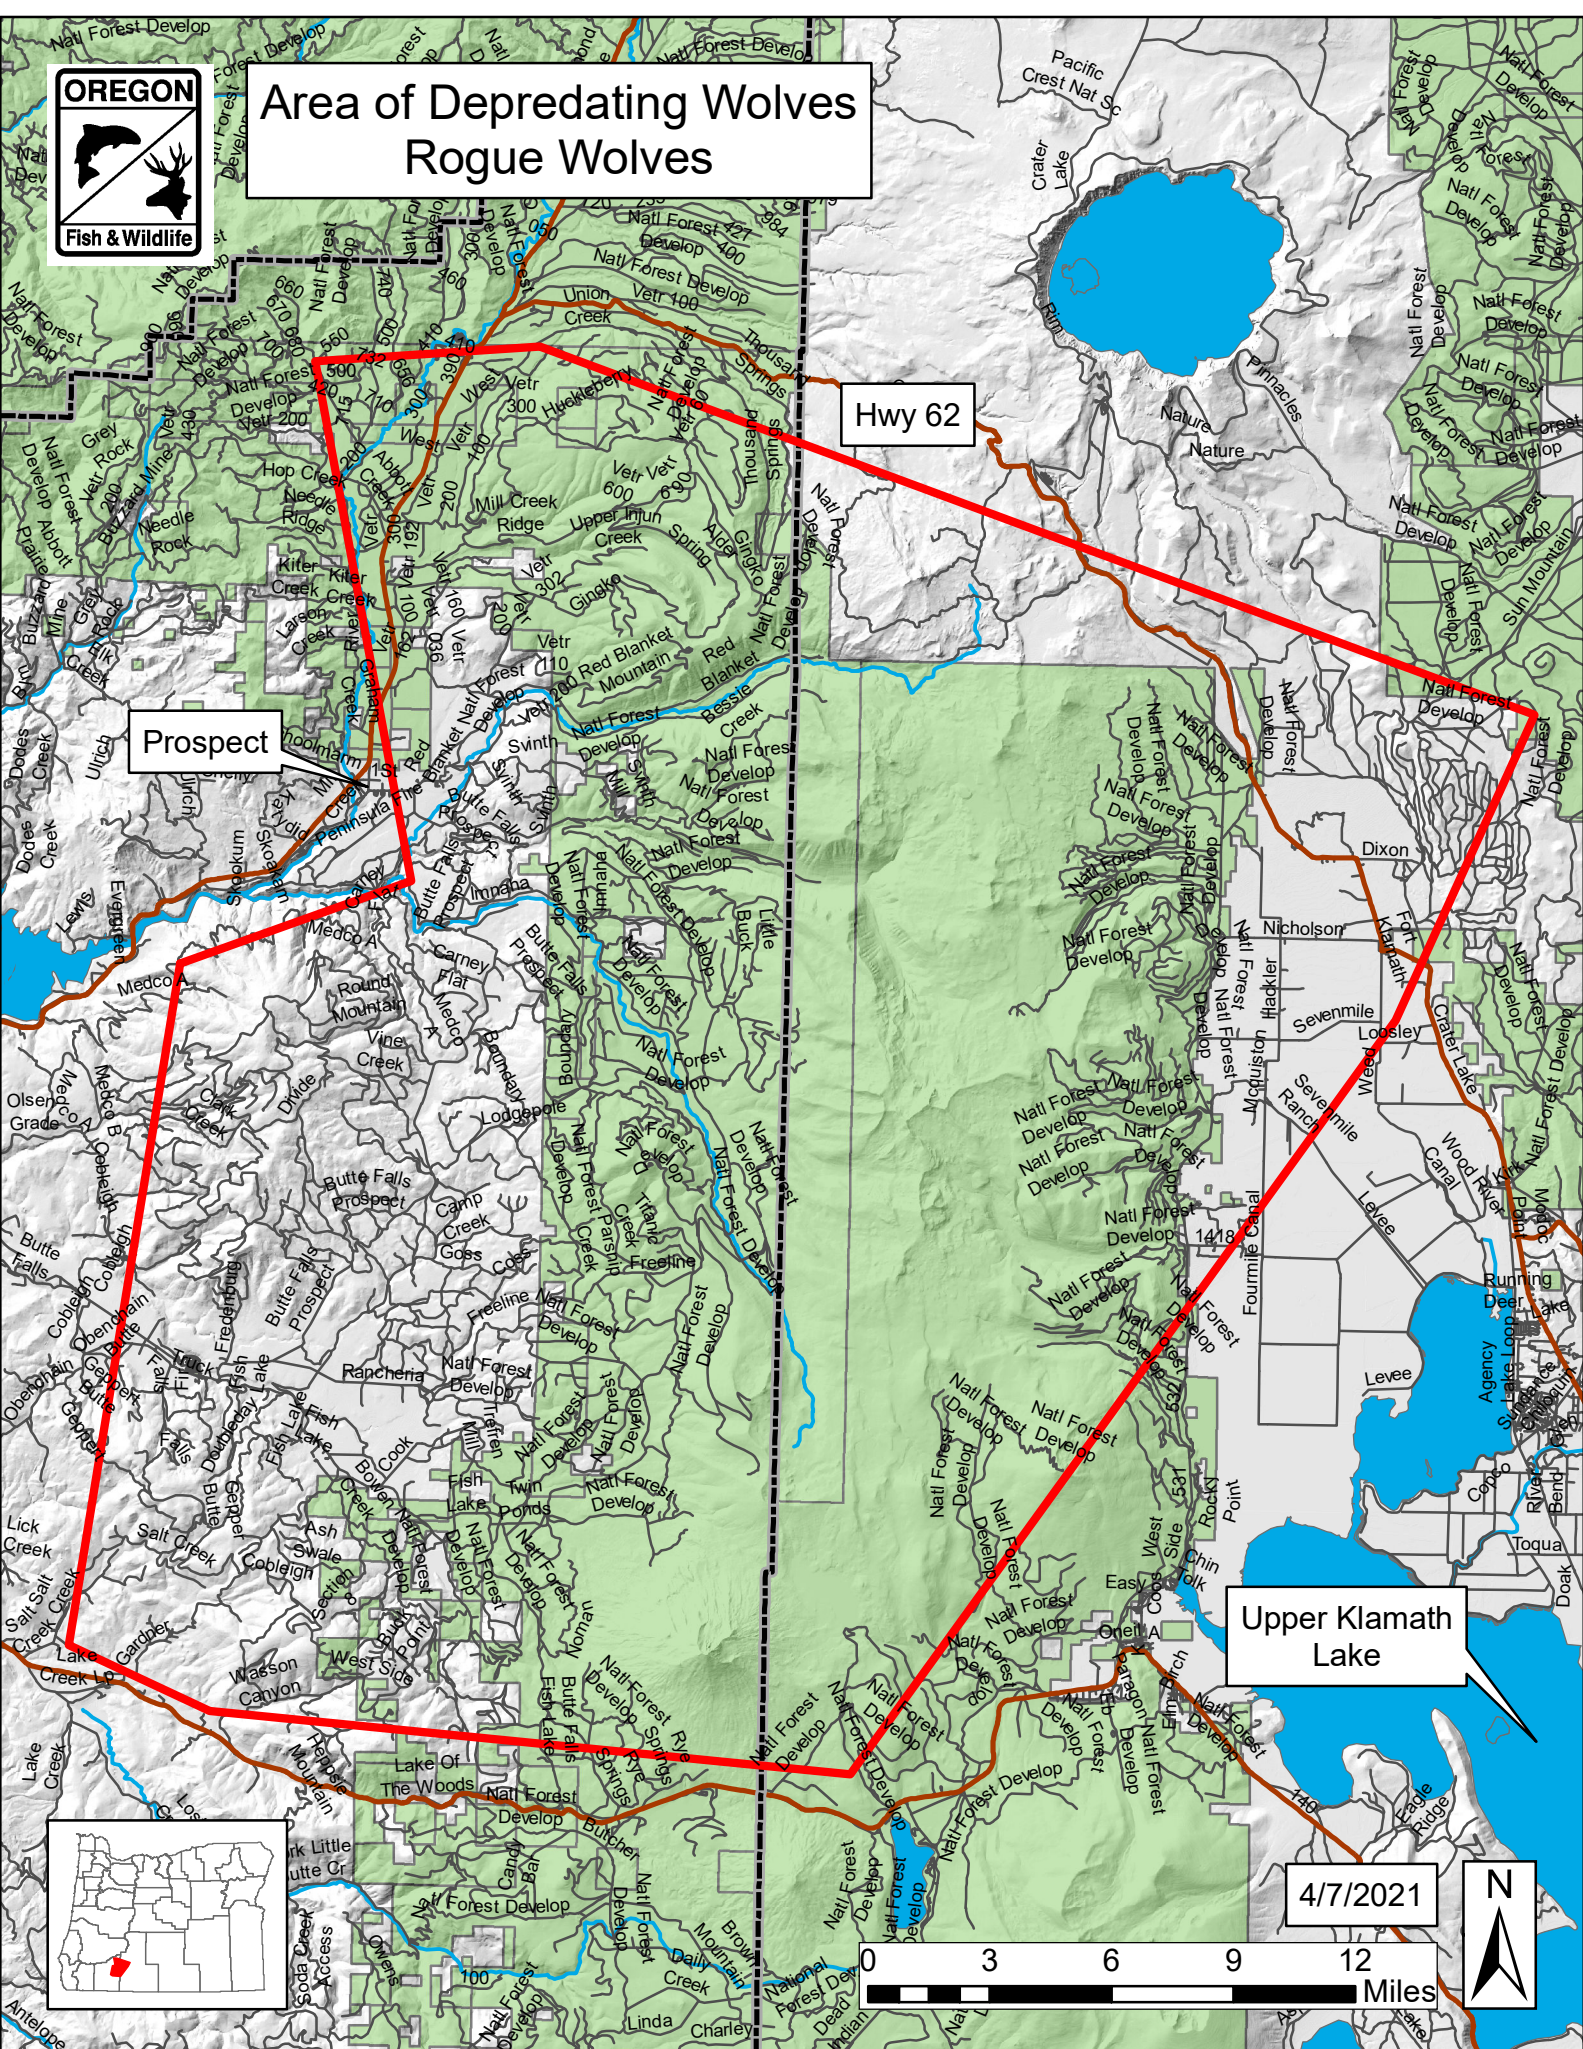

# Area of Depredating Wolves Rogue Wolves

Prospect

Hwy 62

Upper Klamath Lake

4/7/2021