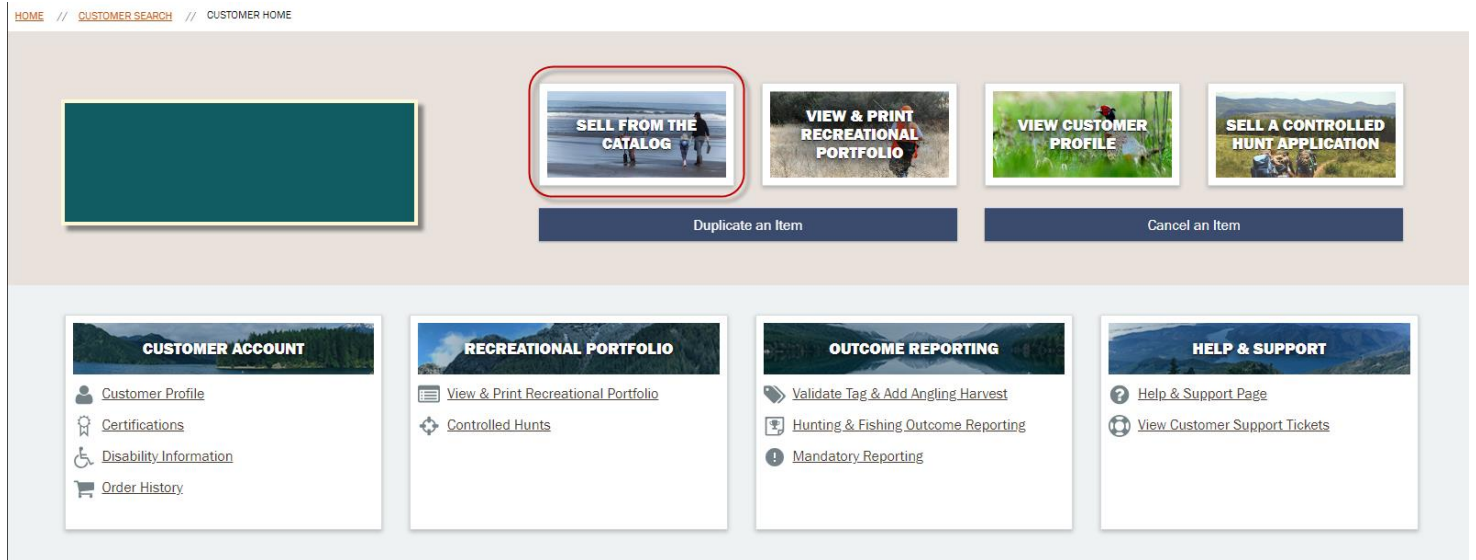

How to sell a controlled hunt application.

The customer has to have an annual hunting license, Combination license or Sportspac to apply for a controlled hunt

Go to “Sell from the catalog”

Select the Big Game Hunting tab on the top row, then select Controlled hunts tab on the second row and add to the cart ALL of the applications the customer wants to apply for.