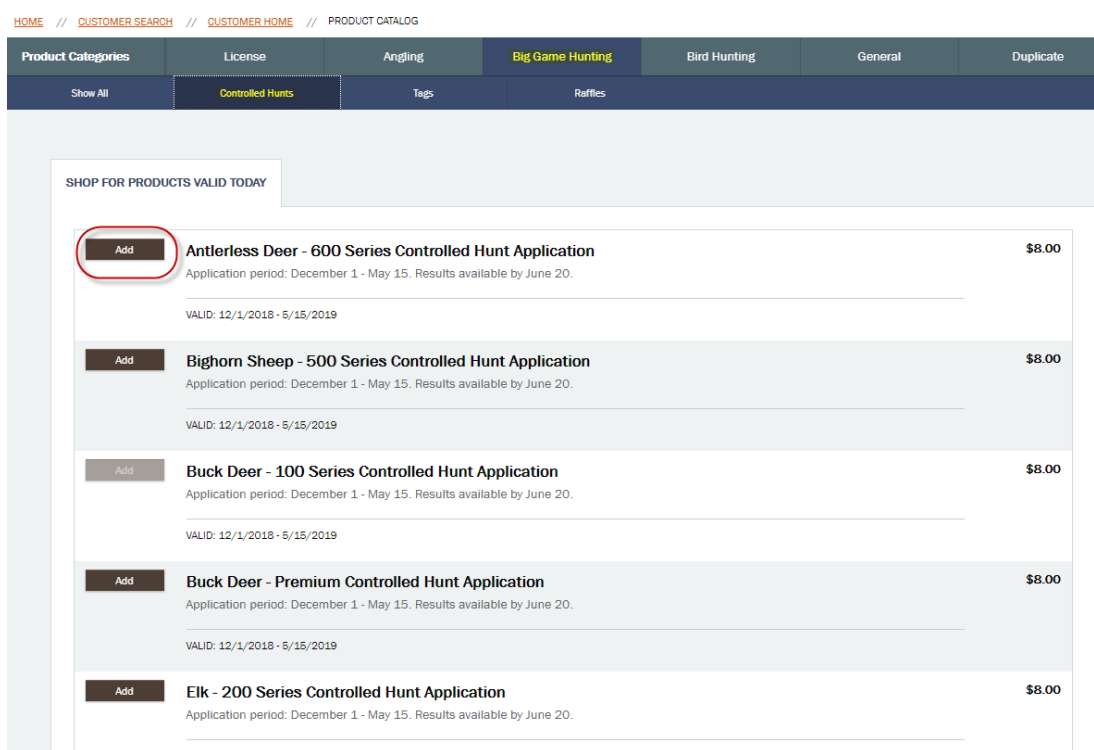

How to sell a controlled hunt application.

The customer has to have an annual hunting license, Combination license or Sportspac to apply for a controlled hunt

Go to “Sell from the catalog”

Select the Big Game Hunting tab on the top row, then select Controlled hunts tab on the second row and add to the cart ALL of the applications the customer wants to apply for.

Once ALL the applications have been added to the cart, select "Proceed to Checkout"

Proceed to Checkout [Clear Cart](#)

CURRENTLY IN CART (4)

Antlerless Deer - 600 Series Controlled Hunt Application	X
QTY 1	\$8.00
Buck Deer - Premium Controlled Hunt Application	X
QTY 1	\$8.00
Elk - 200 Series Controlled Hunt Application	X
QTY 1	\$8.00
Pronghorn Antelope - 400 Series Controlled Hunt Application	X
QTY 1	\$8.00
SUBTOTAL: \$32.00	