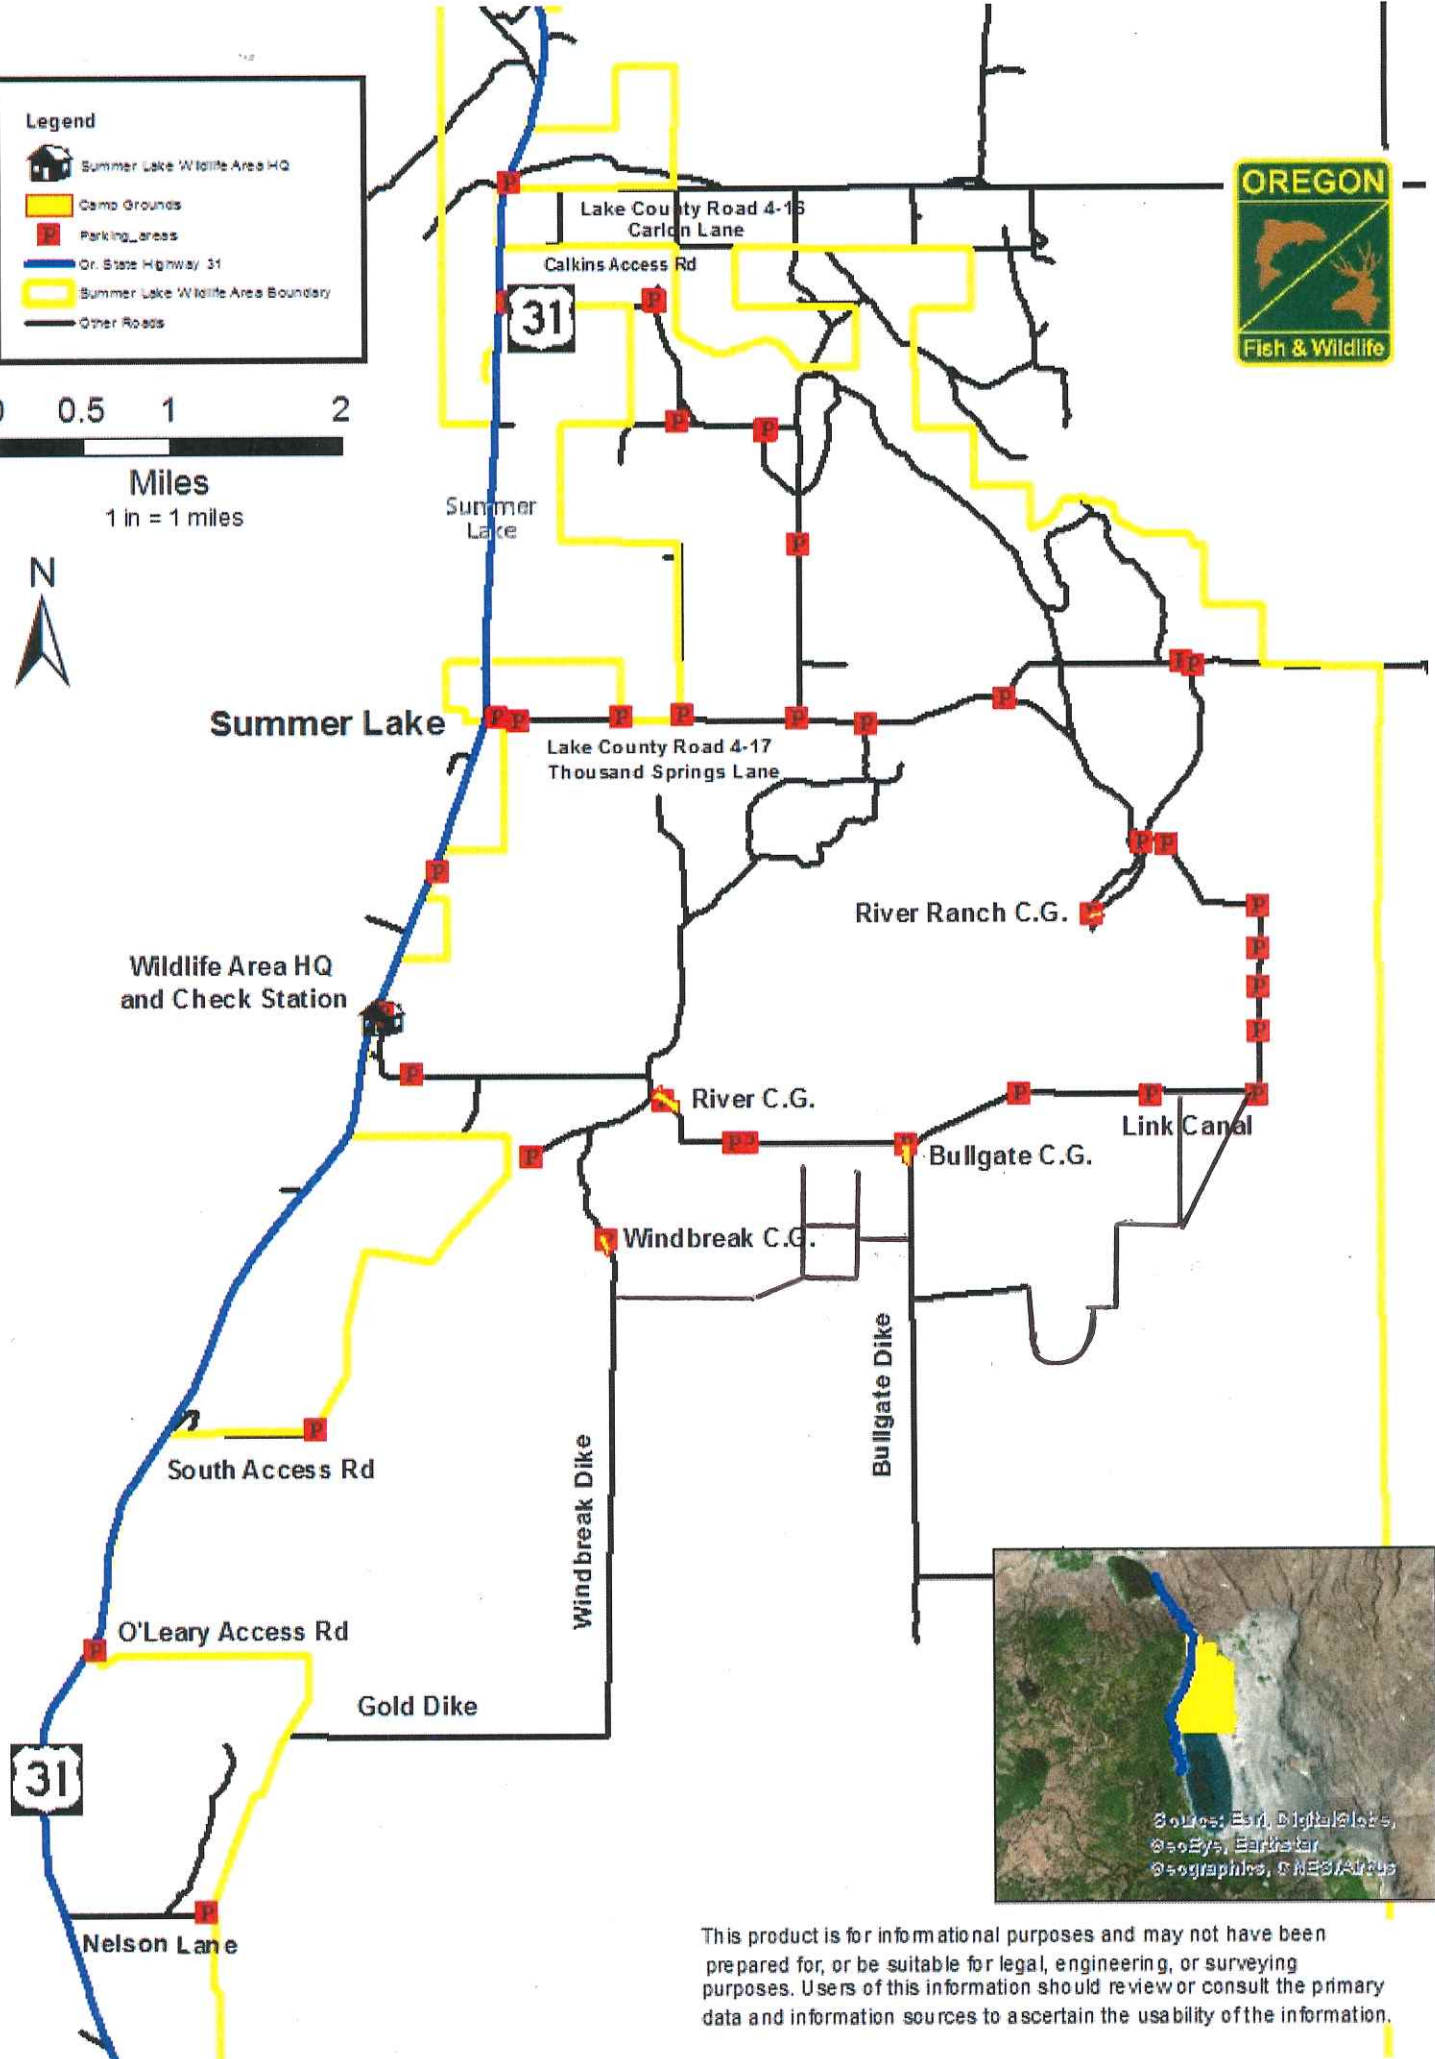

**Legend**

- Summer Lake Wildlife Area HQ
- Camp Grounds
- Parking Areas
- Or. State Highway 31
- Summer Lake Wildlife Area Boundary
- Other Roads

Miles  
1 in = 1 miles

Source: Esri, DigitalGlobe, GeoEye, Earthstar, GeoGraphics, CNES/Airbus