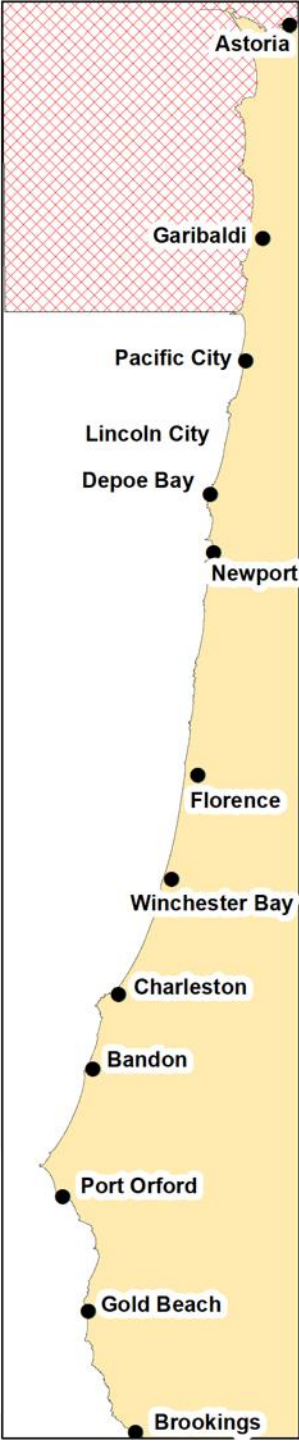

# Razor Clam Harvest Areas Updated 6/11/2021

Cape Lookout ↗

## Status

 OPEN

 CLOSED