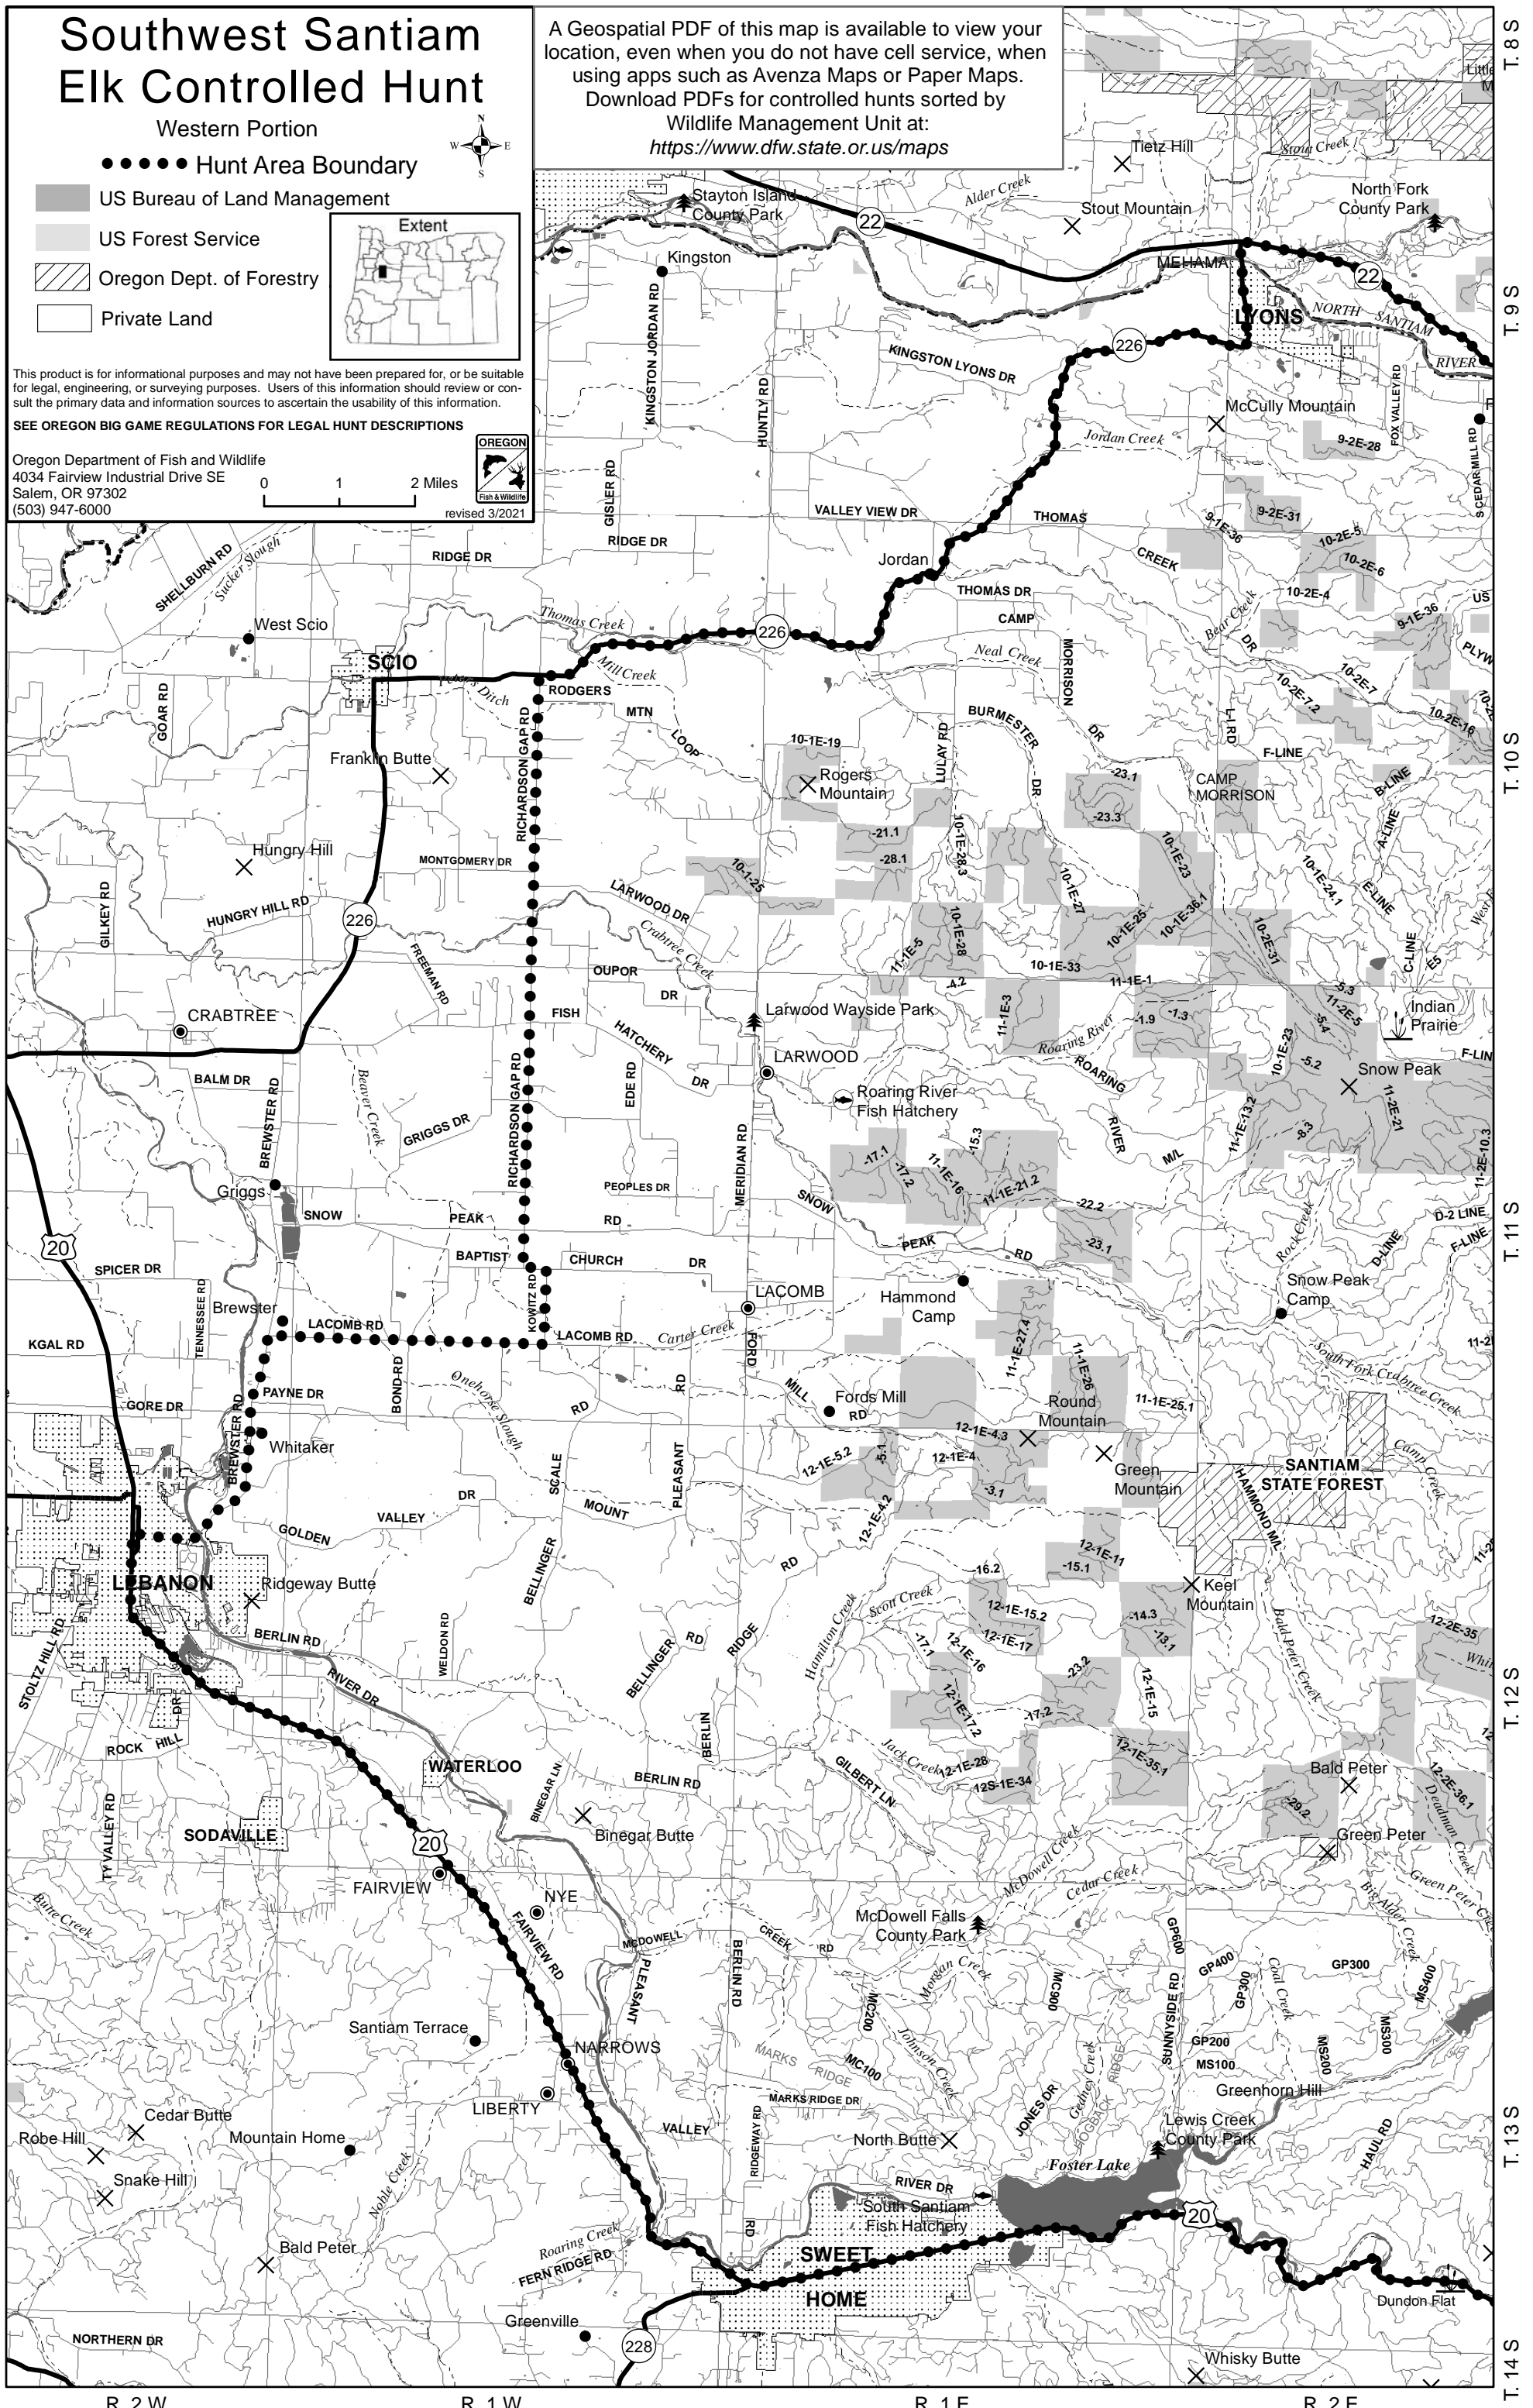

# Southwest Santiam Elk Controlled Hunt

Western Portion

- Hunt Area Boundary
- US Bureau of Land Management
- US Forest Service
- ▨ Oregon Dept. of Forestry
- Private Land

This product is for informational purposes and may not have been prepared for, or be suitable for legal, engineering, or surveying purposes. Users of this information should review or consult the primary data and information sources to ascertain the usability of this information.

SEE OREGON BIG GAME REGULATIONS FOR LEGAL HUNT DESCRIPTIONS

Oregon Department of Fish and Wildlife  
4034 Fairview Industrial Drive SE  
Salem, OR 97302  
(503) 947-6000

A Geospatial PDF of this map is available to view your location, even when you do not have cell service, when using apps such as Avenza Maps or Paper Maps. Download PDFs for controlled hunts sorted by Wildlife Management Unit at: <https://www.dfw.state.or.us/maps>

R. 2 W

R. 1 W

R. 1 E

R. 2 E

T. 8 S  
T. 9 S  
T. 10 S  
T. 11 S  
T. 12 S  
T. 13 S  
T. 14 S