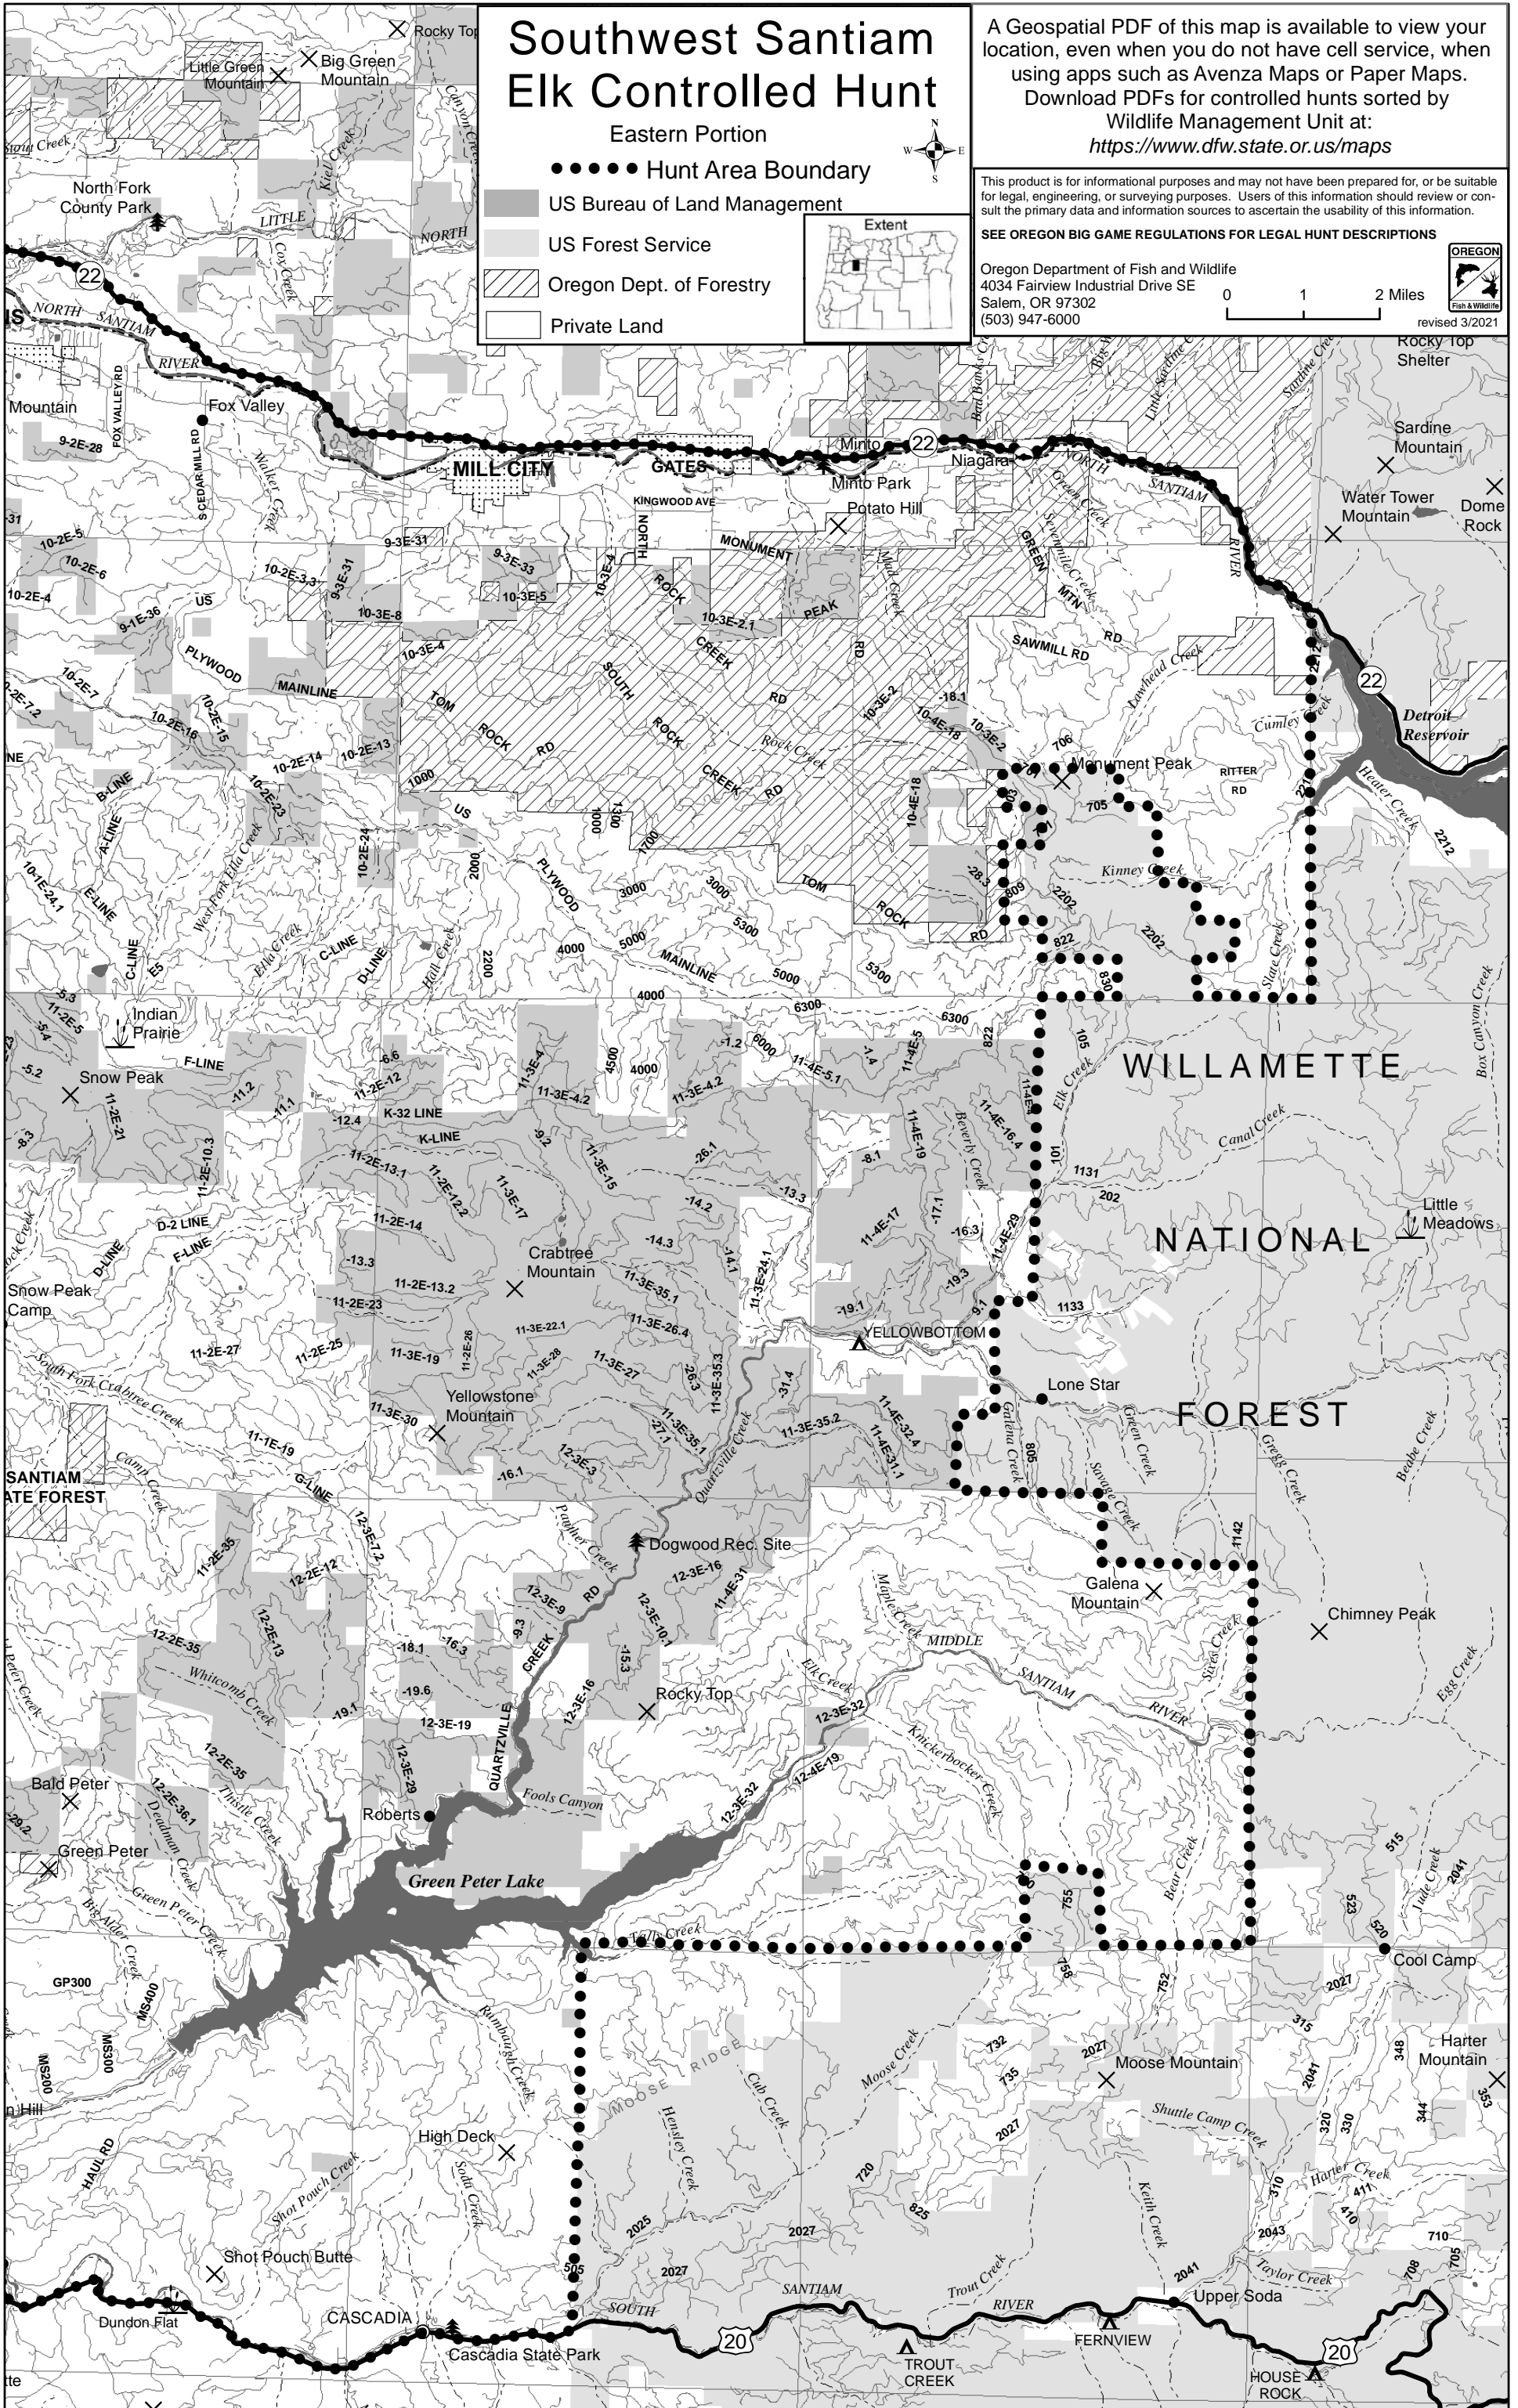

Southwest Santiam Elk Controlled Hunt

Eastern Portion

●●●●● Hunt Area Boundary

- US Bureau of Land Management
- US Forest Service
- Oregon Dept. of Forestry
- Private Land

A Geospatial PDF of this map is available to view your location, even when you do not have cell service, when using apps such as Avenza Maps or Paper Maps. Download PDFs for controlled hunts sorted by Wildlife Management Unit at: <https://www.dfw.state.or.us/maps>

This product is for informational purposes and may not have been prepared for, or be suitable for legal, engineering, or surveying purposes. Users of this information should review or consult the primary data and information sources to ascertain the usability of this information.

SEE OREGON BIG GAME REGULATIONS FOR LEGAL HUNT DESCRIPTIONS

Oregon Department of Fish and Wildlife
4034 Fairview Industrial Drive SE
Salem, OR 97302
(503) 947-6000

revised 3/2021

R. 2 E

R. 3 E

R. 4 E

R. 5 E

T. 8 S

T. 9 S

T. 10 S

T. 11 S

T. 12 S

T. 13 S