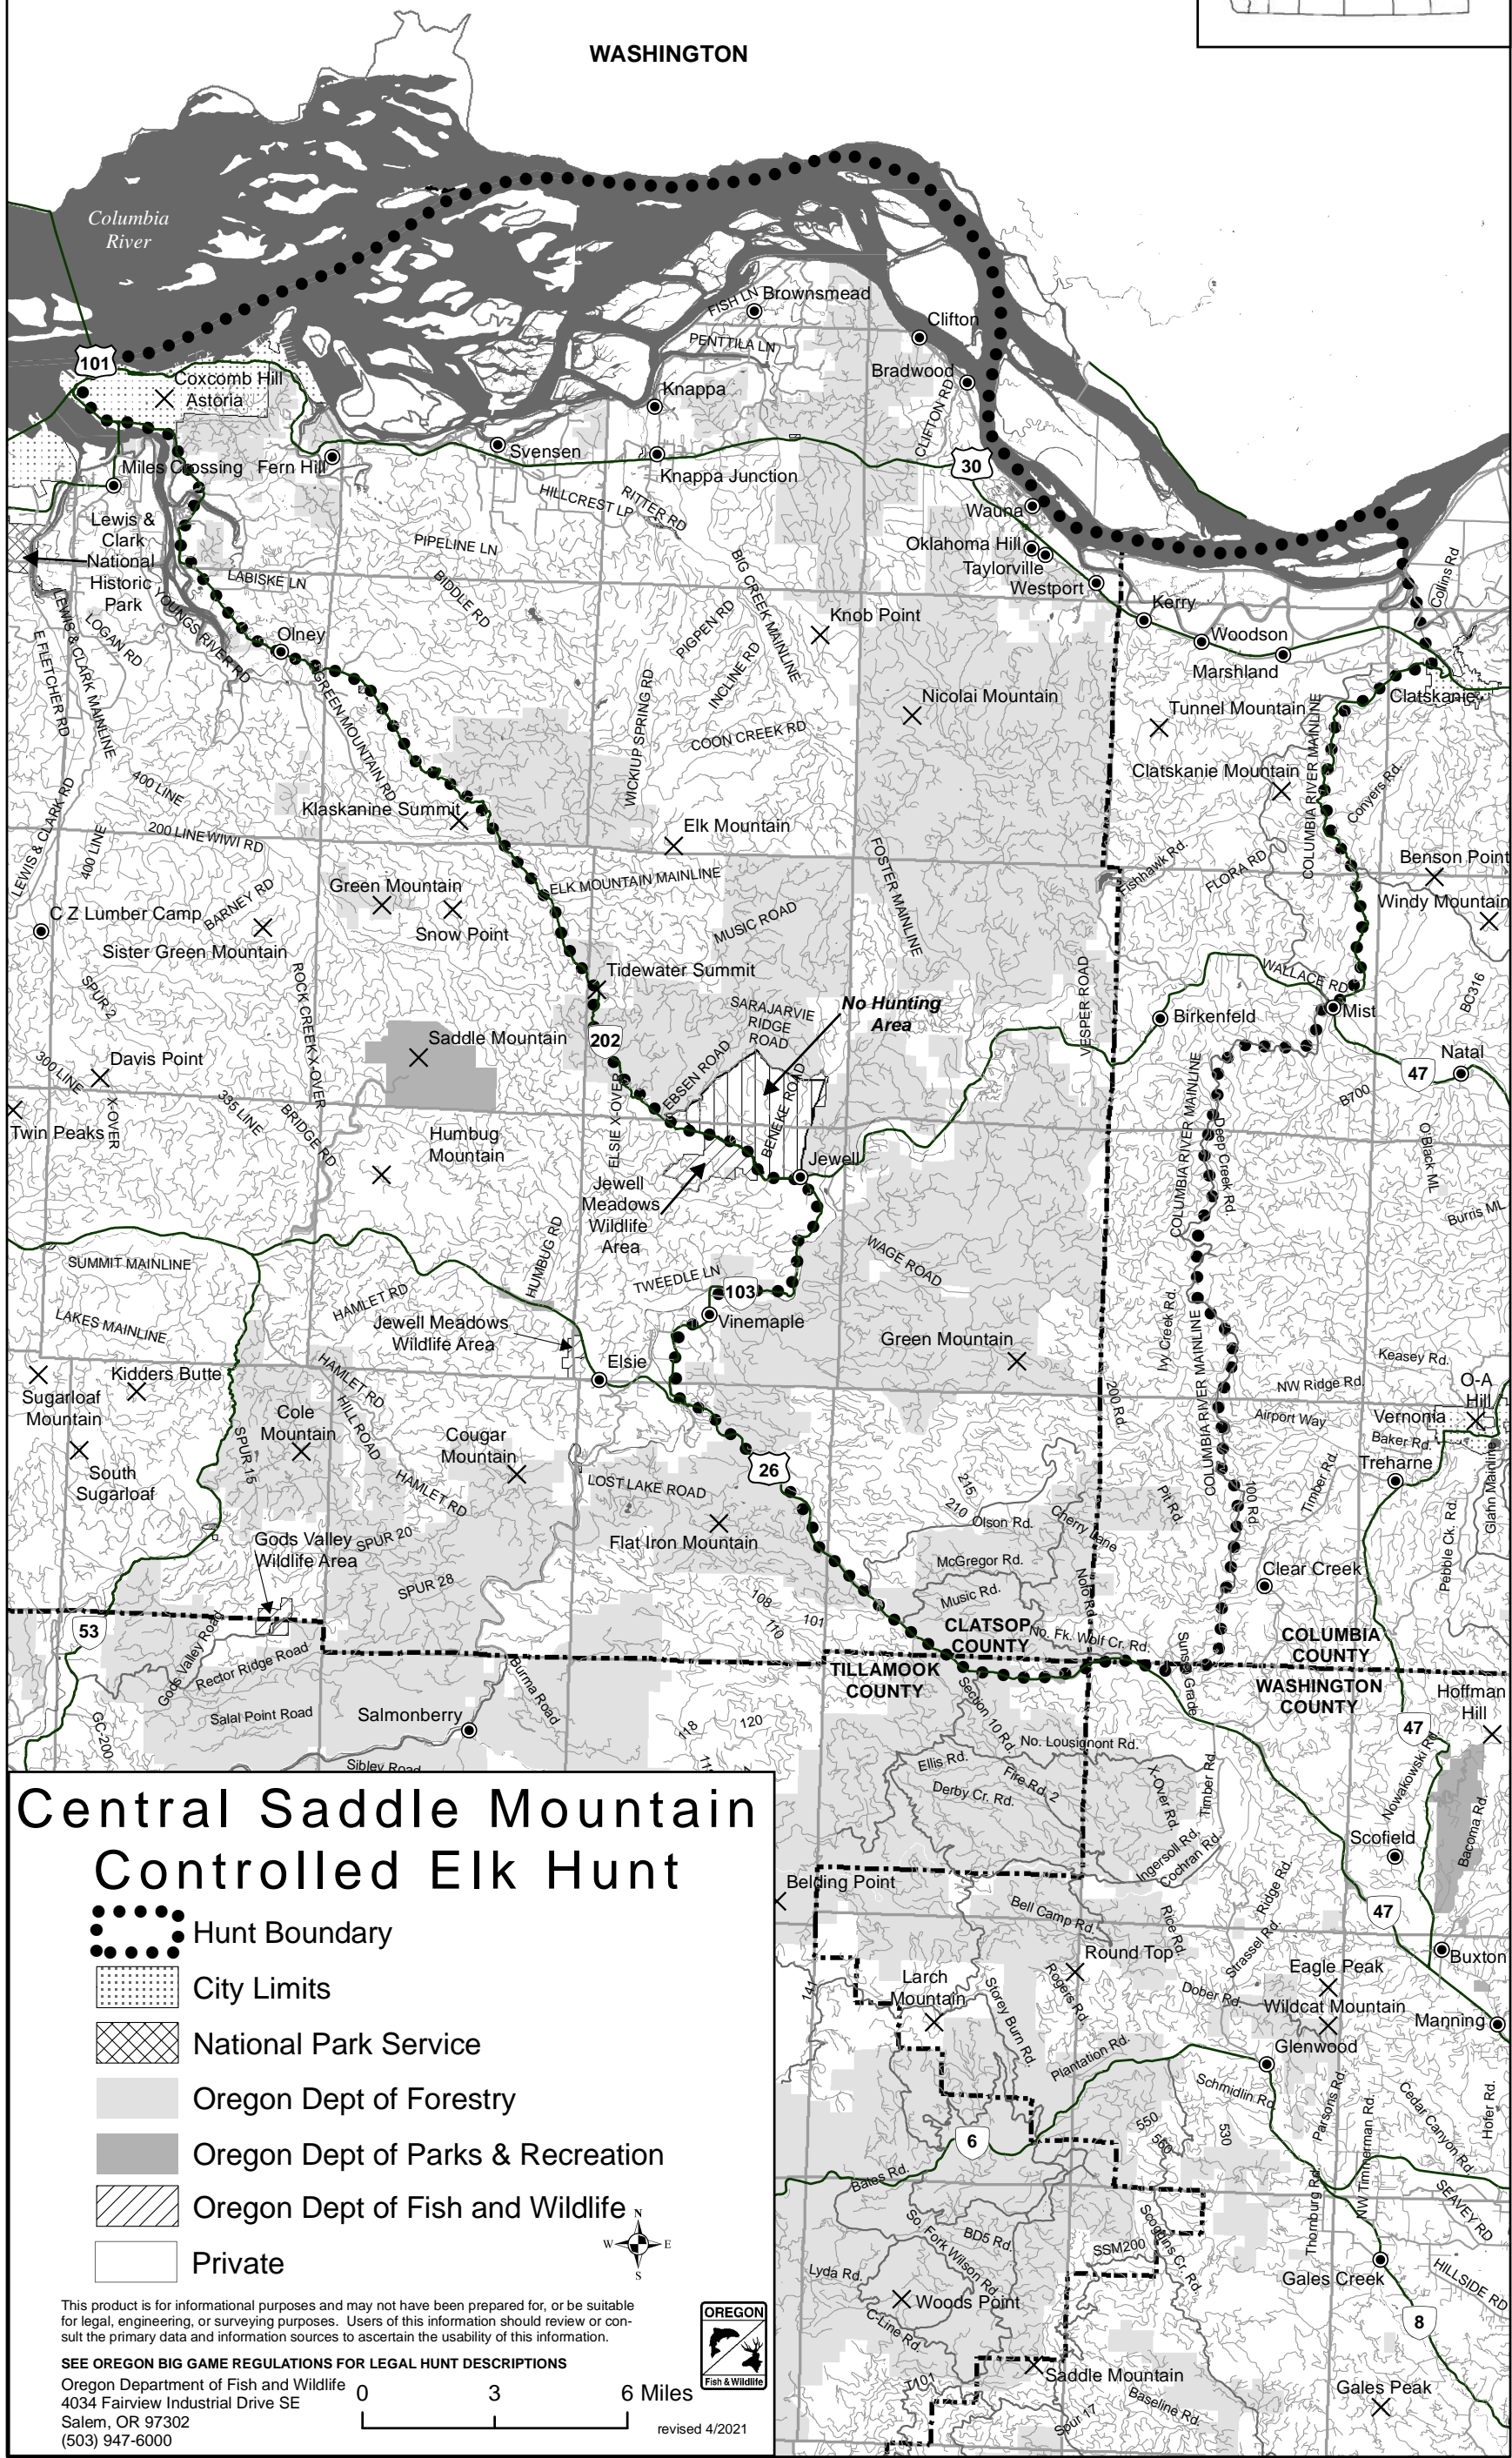

A Geospatial PDF of this map is available to view your location, even when you do not have cell service, when using apps such as Avenza Maps or Paper Maps. Download PDFs for controlled hunts sorted by Wildlife Management Unit at: <https://www.dfw.state.or.us/maps>

Central Saddle Mountain Controlled Elk Hunt

- Hunt Boundary
- City Limits
- National Park Service
- Oregon Dept of Forestry
- Oregon Dept of Parks & Recreation
- Oregon Dept of Fish and Wildlife
- Private