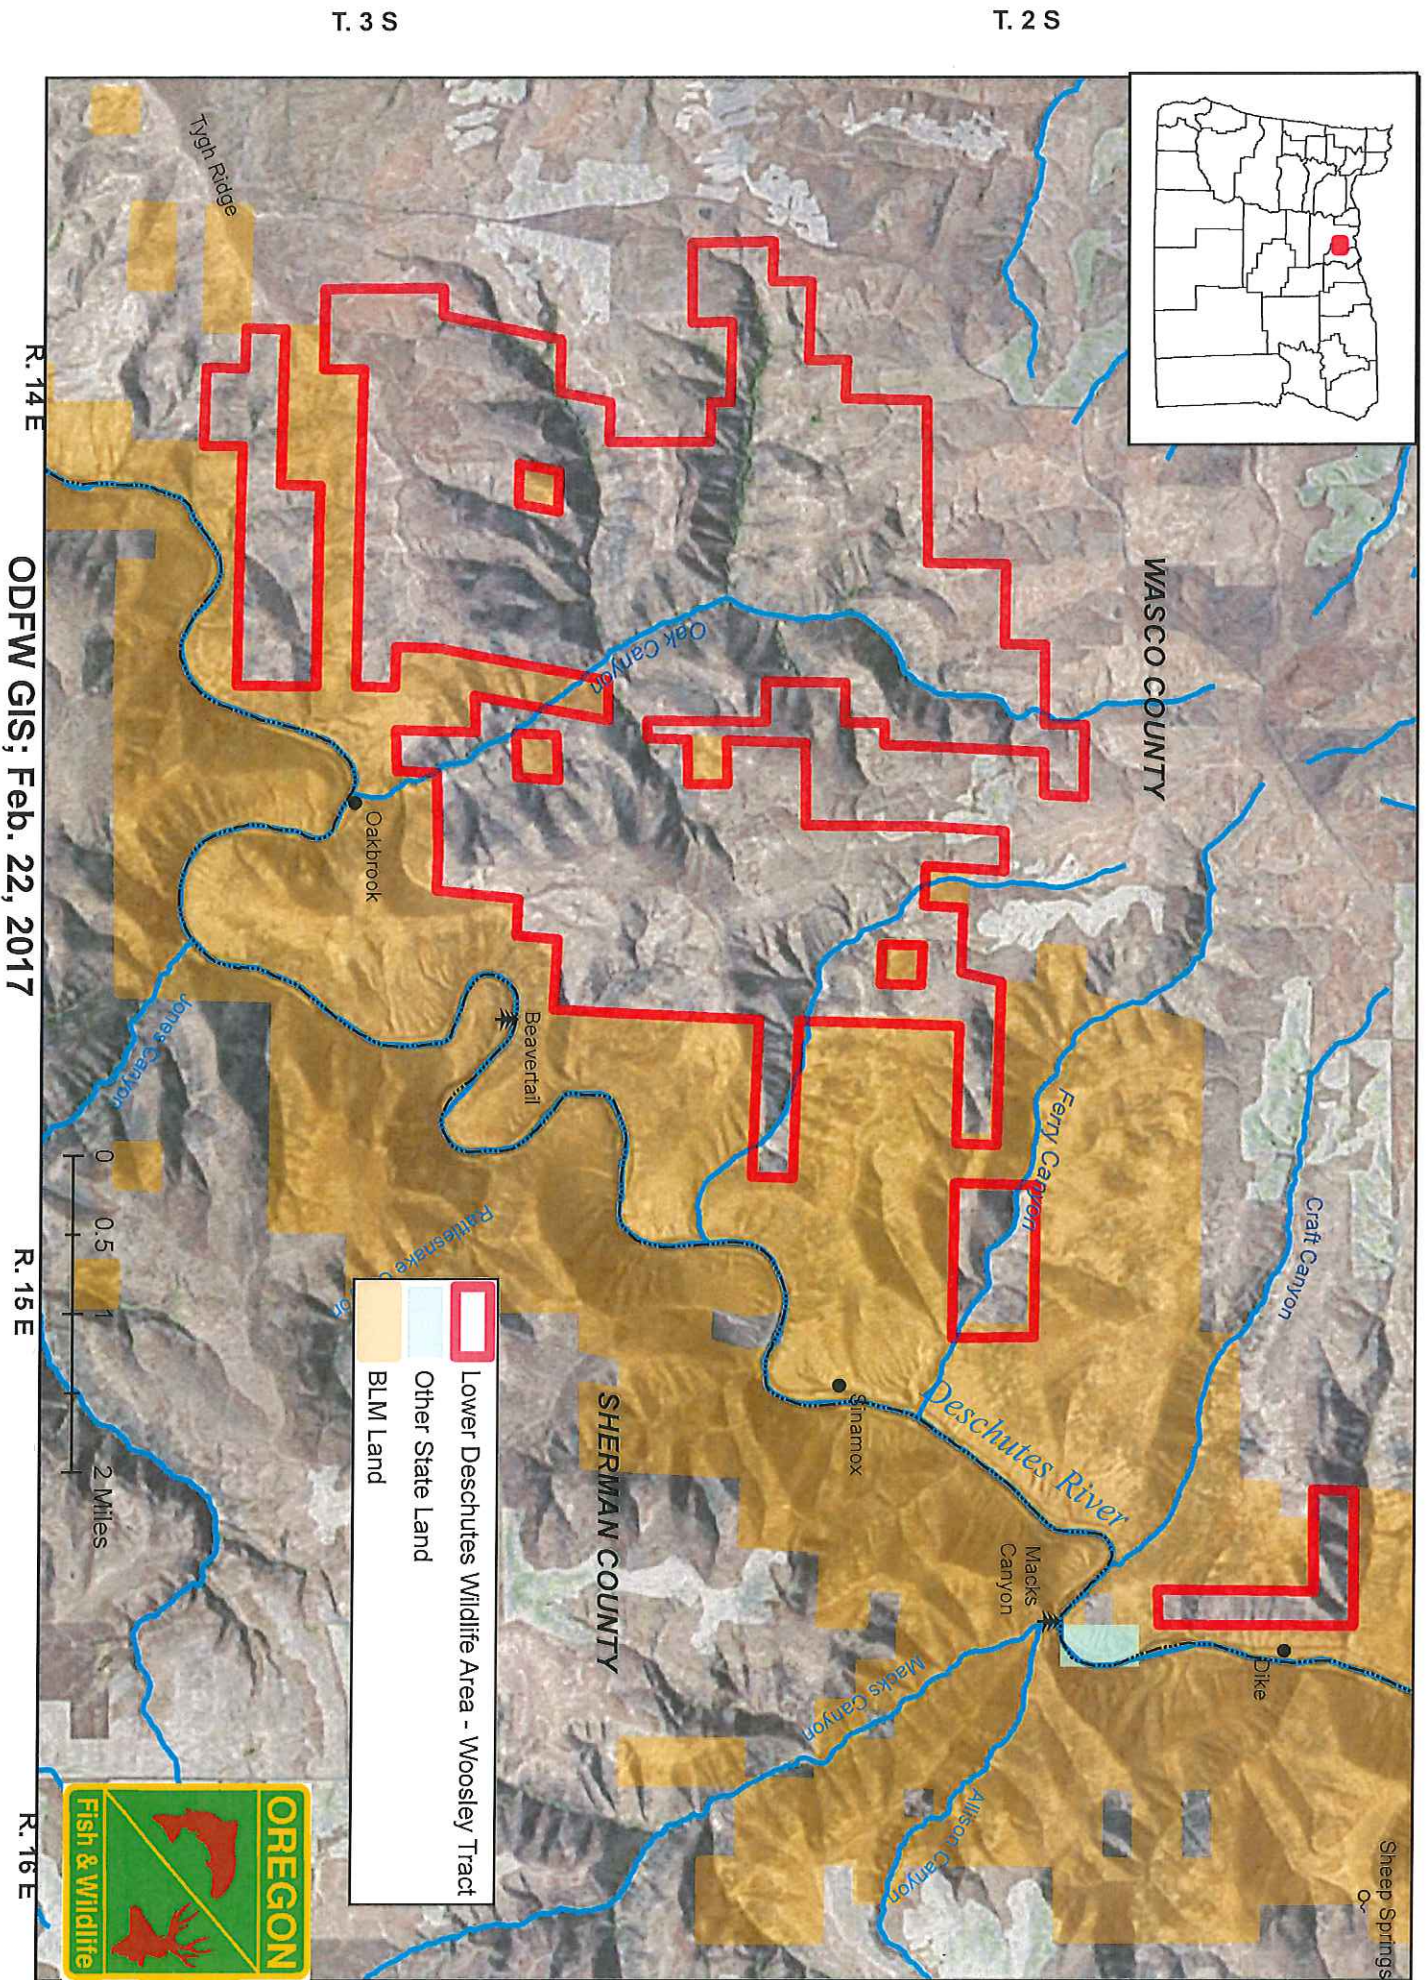

# Lower Deschutes Wildlife Area - Woosley Tract

ODFW GIS; Feb. 22, 2017