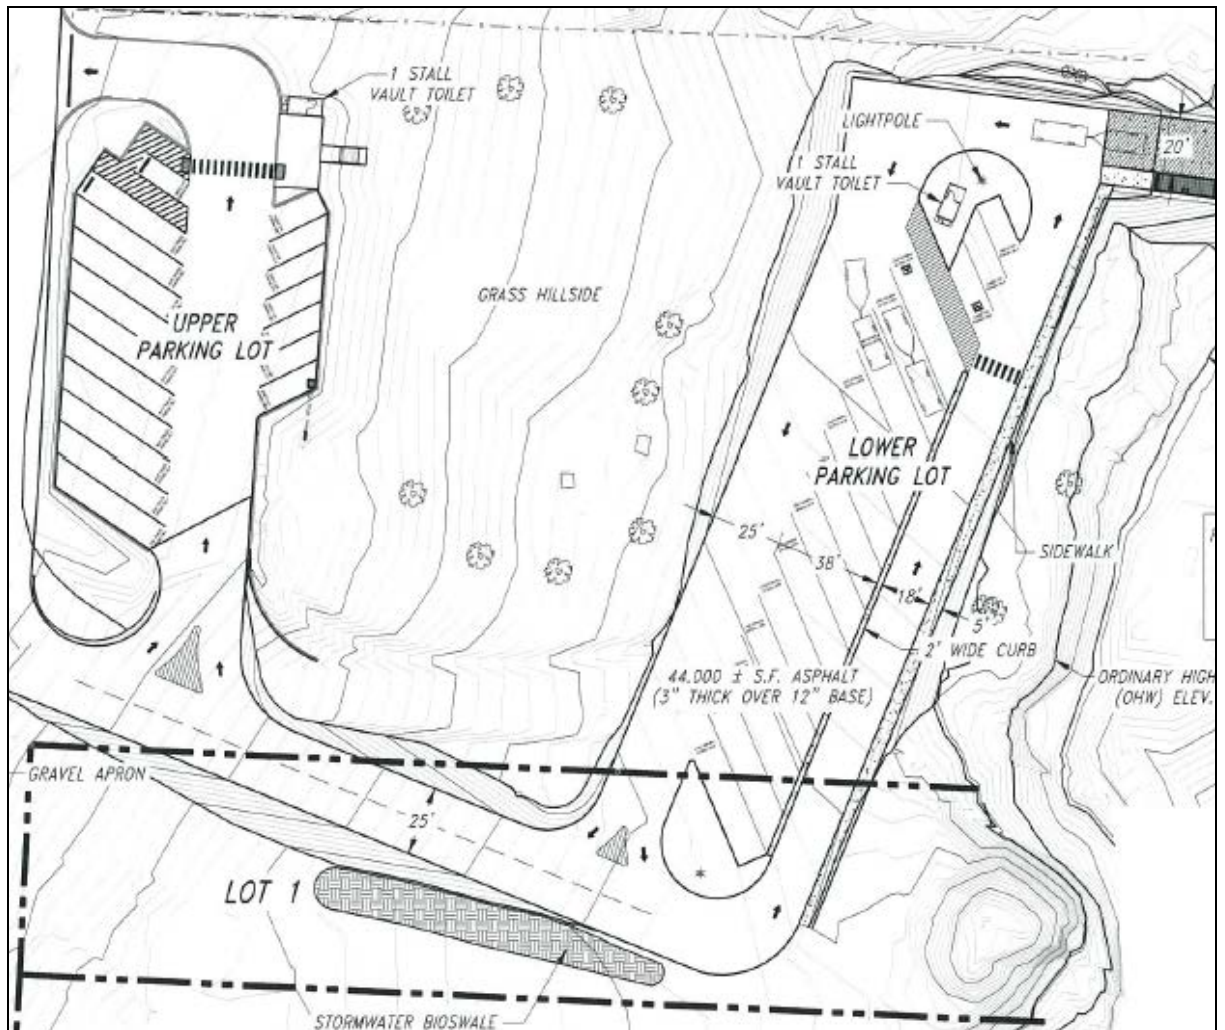

Willamette River – Buena Vista Park

Existing Site Plan

Conceptual Site Plan

- boat trailer stalls 12
- ADA boat trailer 1
- single car stalls 2
- ADA single car 1

Lundquist Property Lot 1 approx 82' by 360' .87 acre +/-