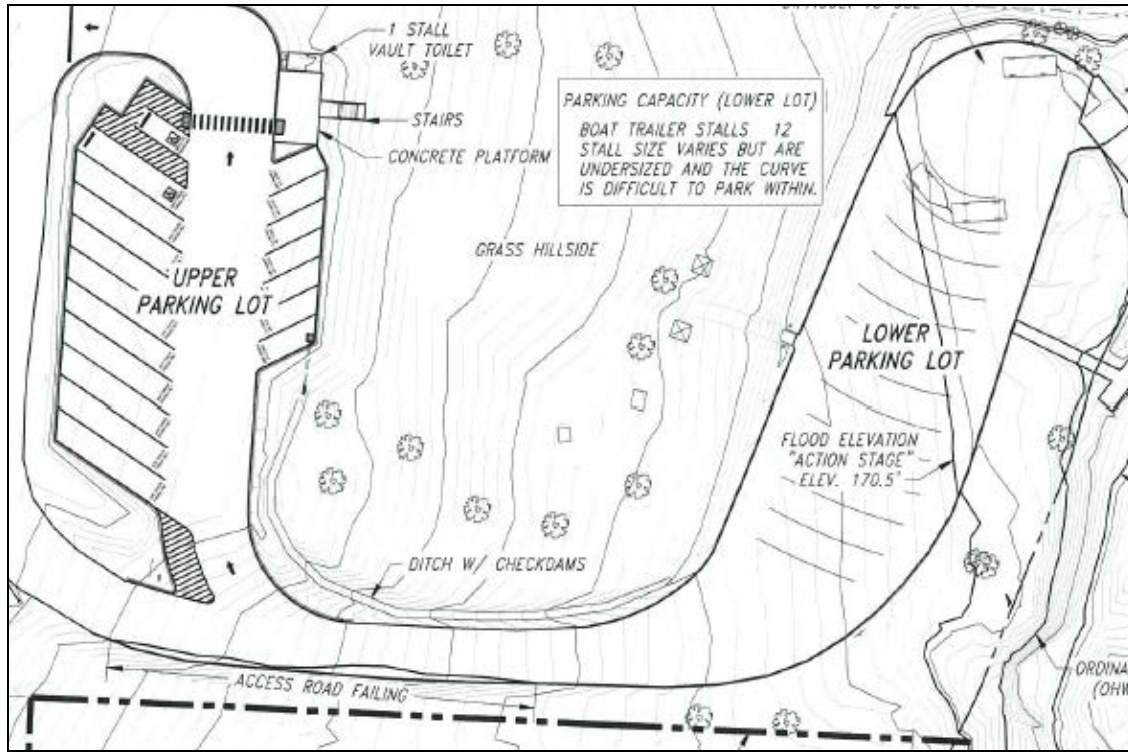

Willamette River – Buena Vista Park

Existing Site Plan

Conceptual Site Plan

- boat trailer stalls 12
- ADA boat trailer 1
- single car stalls 2
- ADA single car 1

Lundquist Property Lot 1 approx 82' by 360' .87 acre +/-