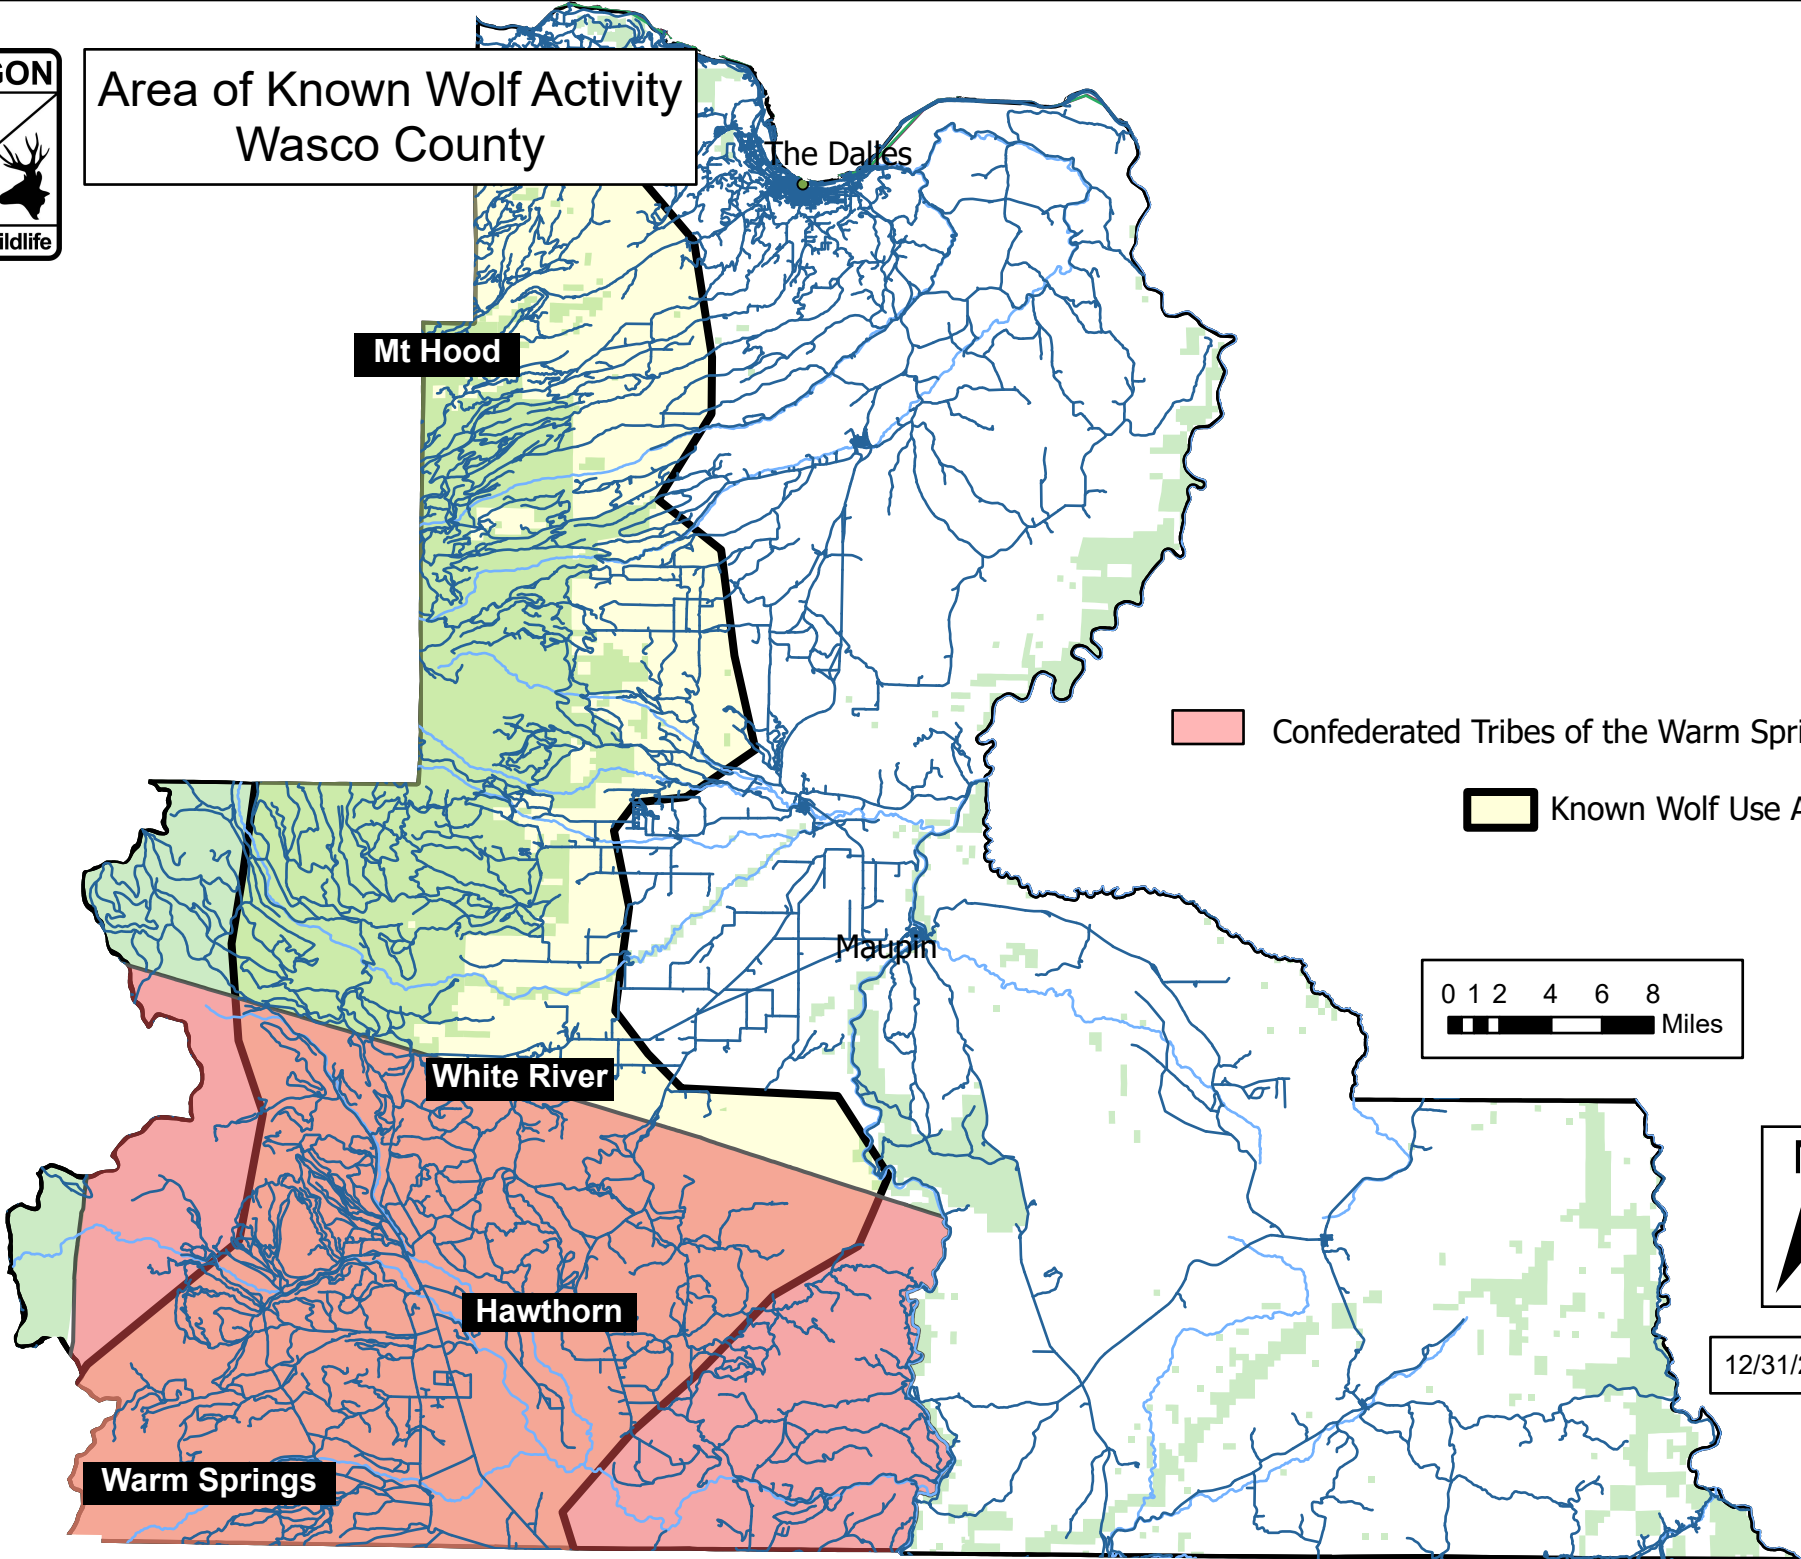

# Area of Known Wolf Activity Wasco County

 Confederated Tribes of the Warm Springs

 Known Wolf Use Area

12/31/25