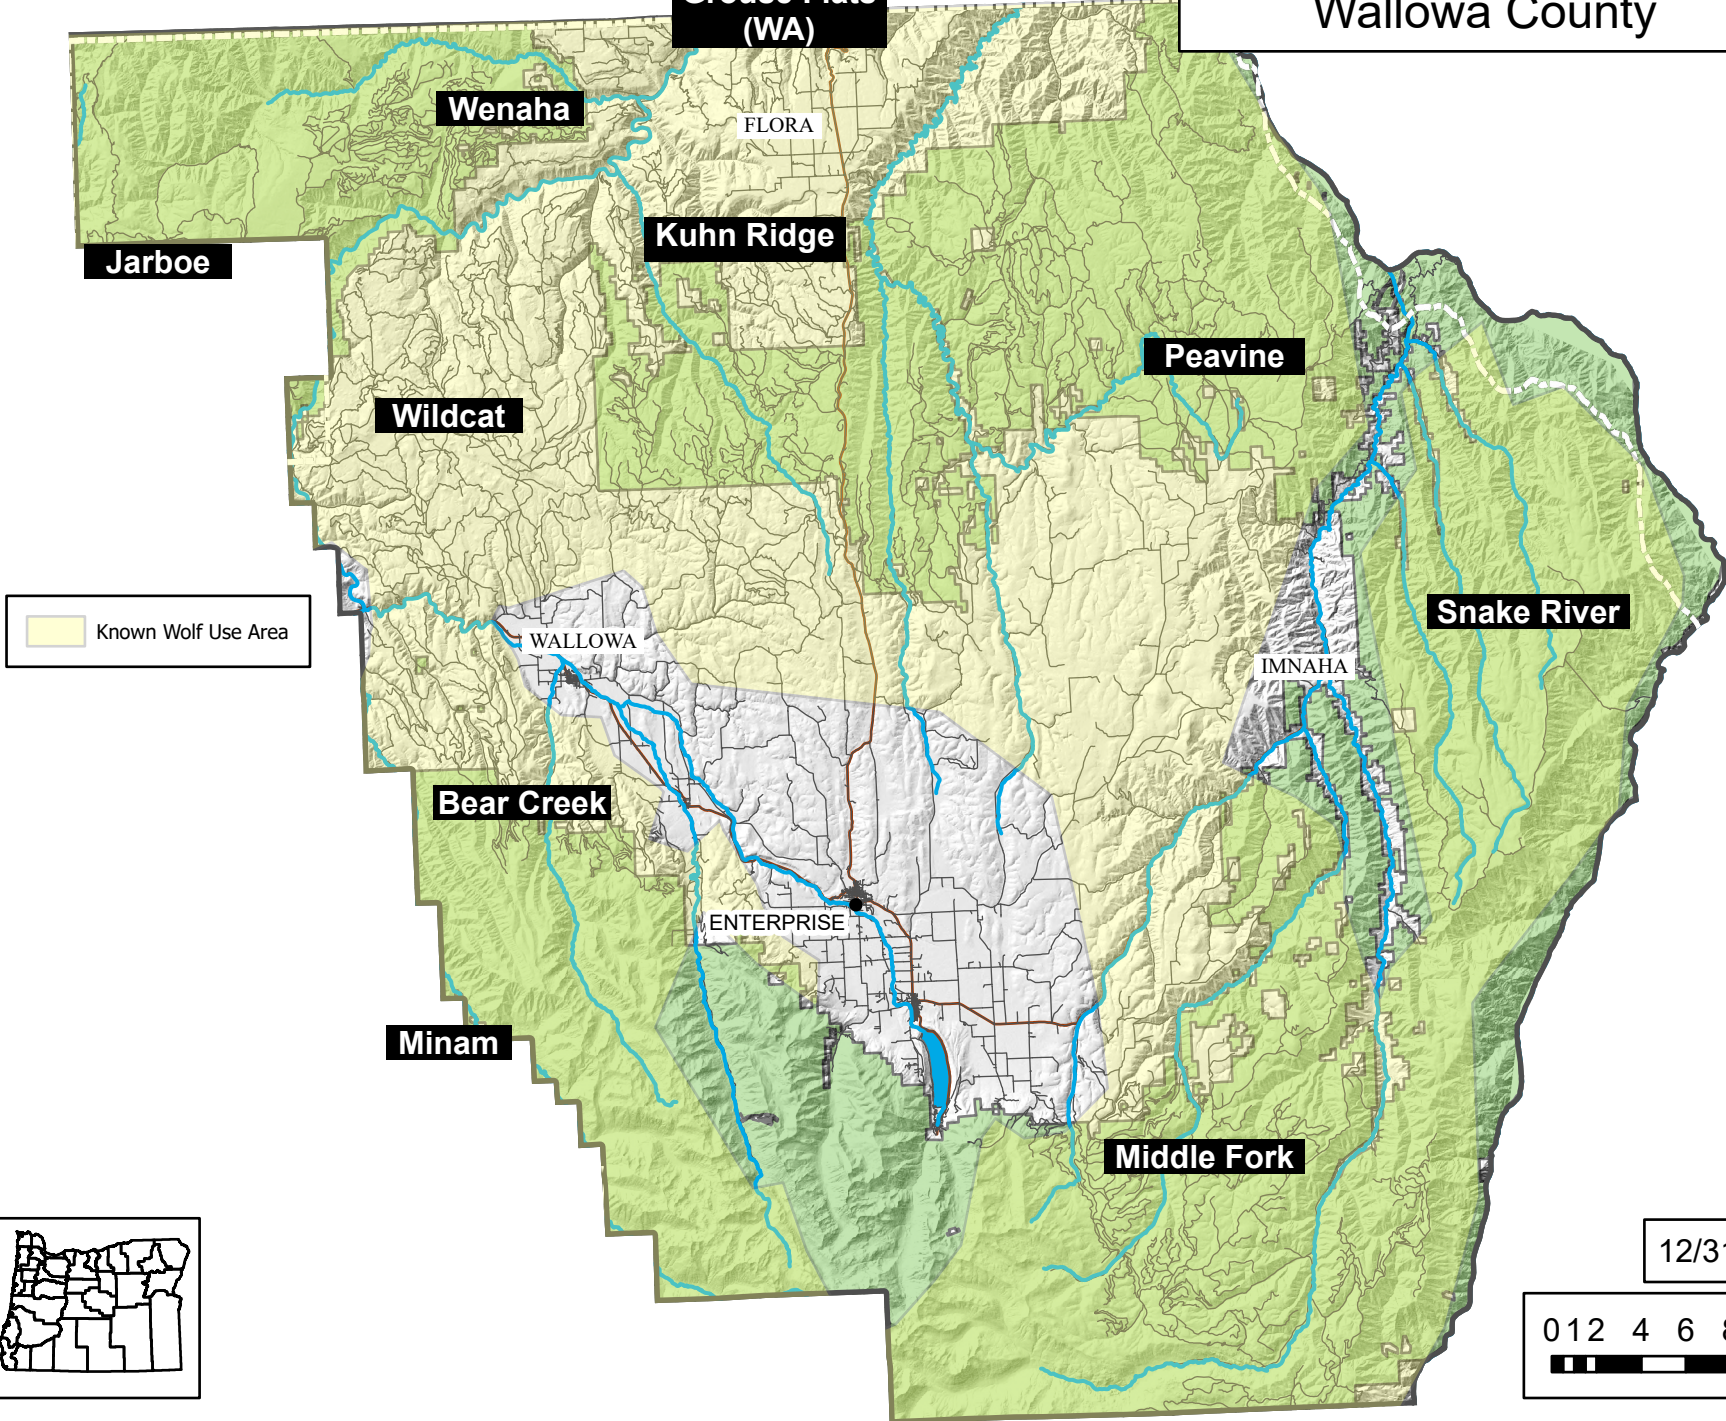

Area of Known Wolf Activity Wallowa County

Known Wolf Use Area

12/31/2025

0 2 4 6 8
Miles