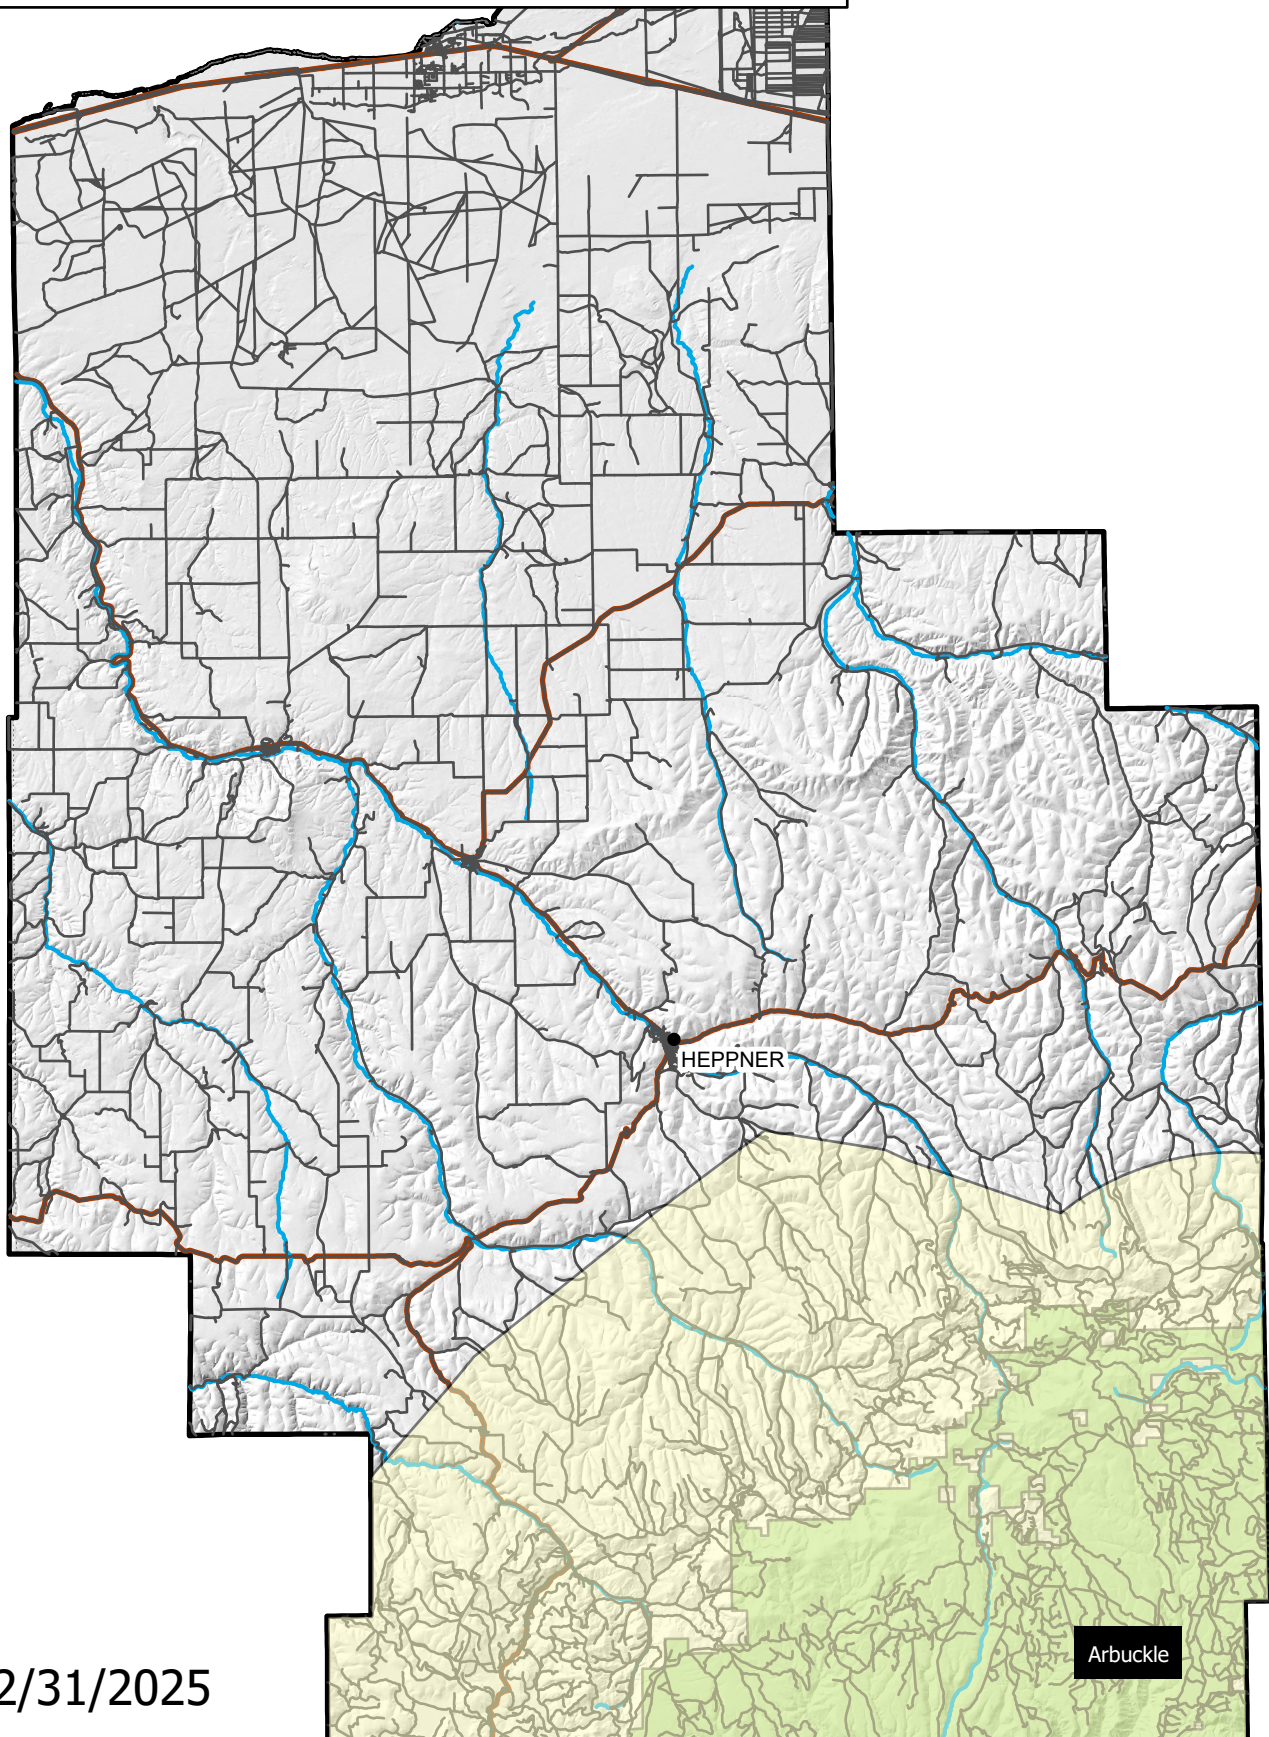

Area of Known Wolf Activity Morrow County

12/31/2025

0 1.753.5 7 10.5 14
Miles

 Known Wolf Use Area