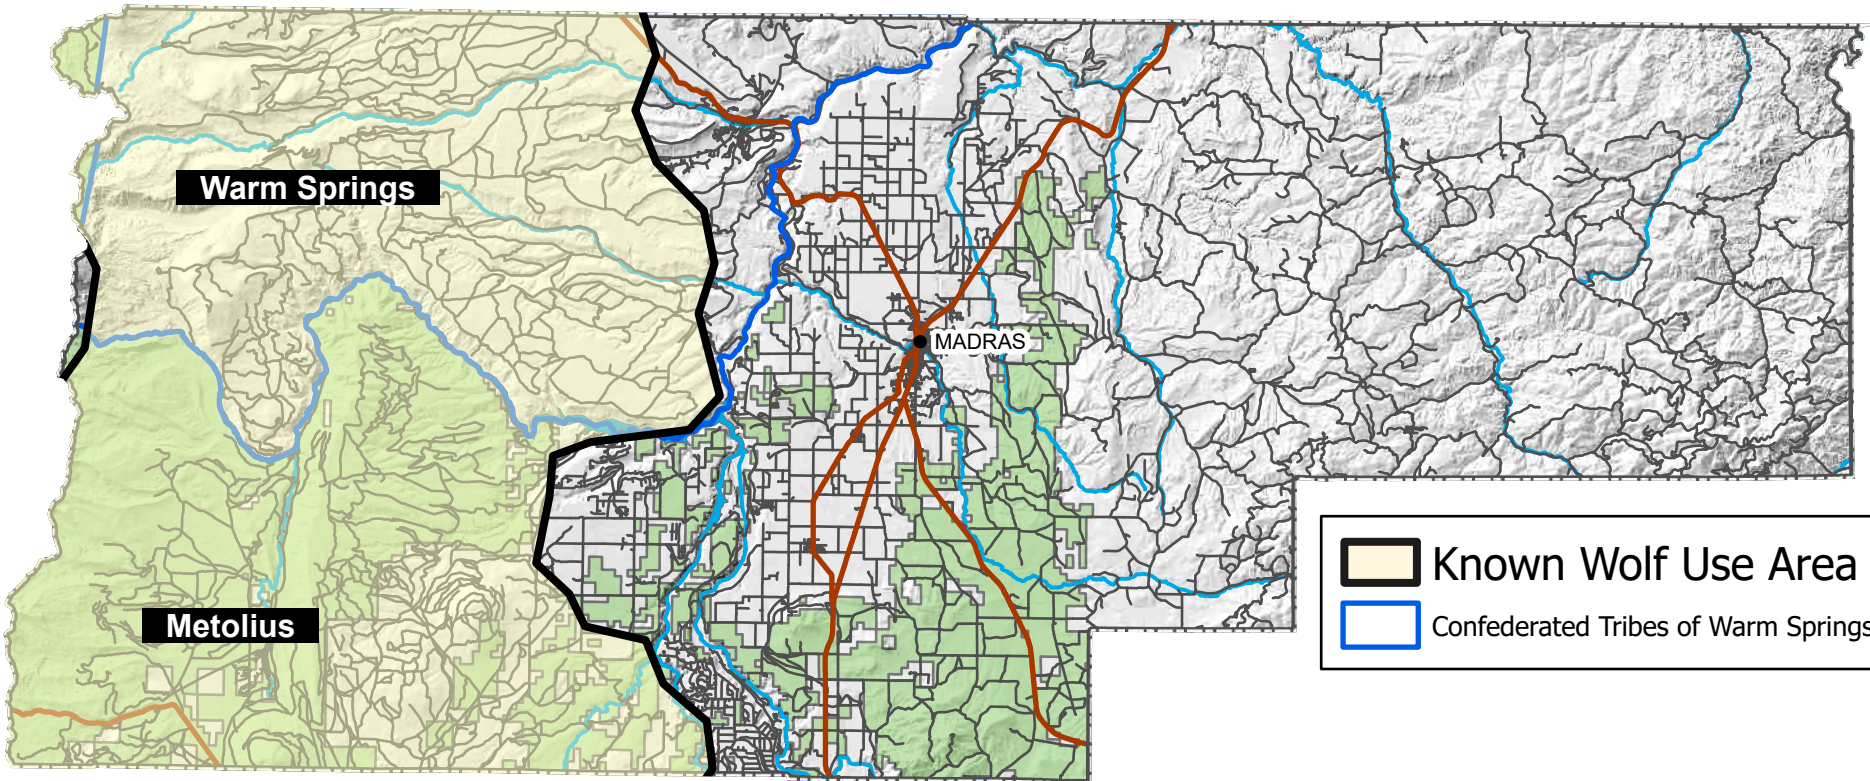

Area of Known Wolf Activity Jefferson County

 Known Wolf Use Area
 Confederated Tribes of Warm Springs

12/31/2025

0 1 2 4 6 8 Miles