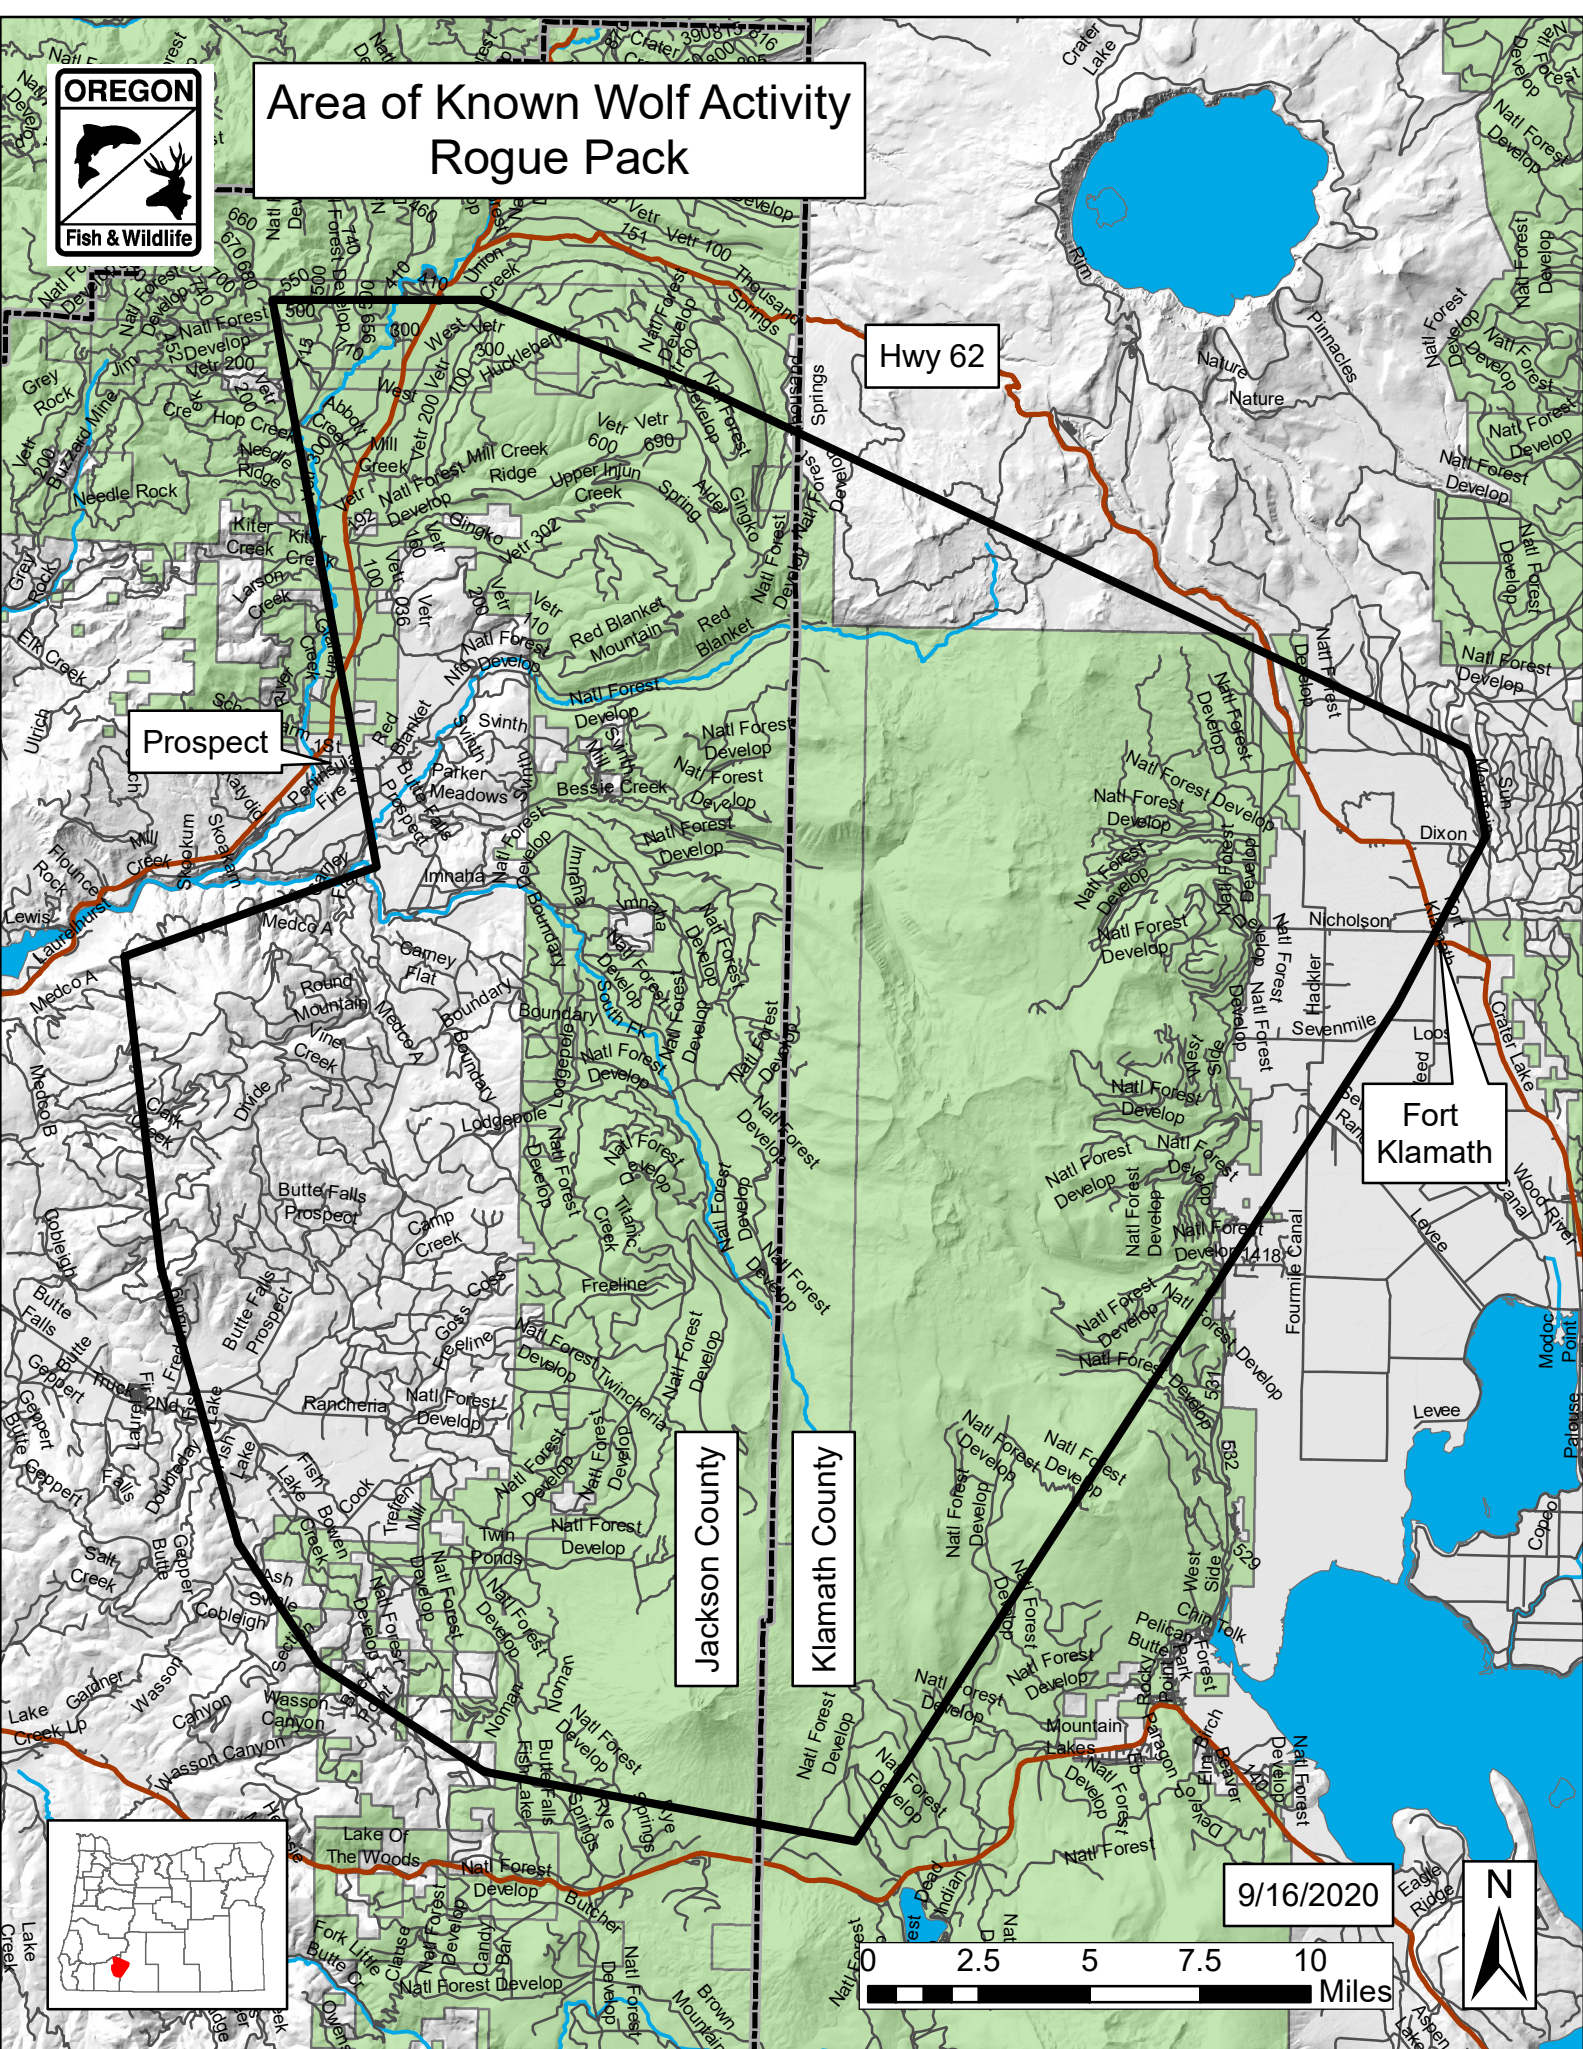

# Area of Known Wolf Activity Rogue Pack

Prospect

Hwy 62

Fort Klamath

Jackson County

Klamath County

9/16/2020