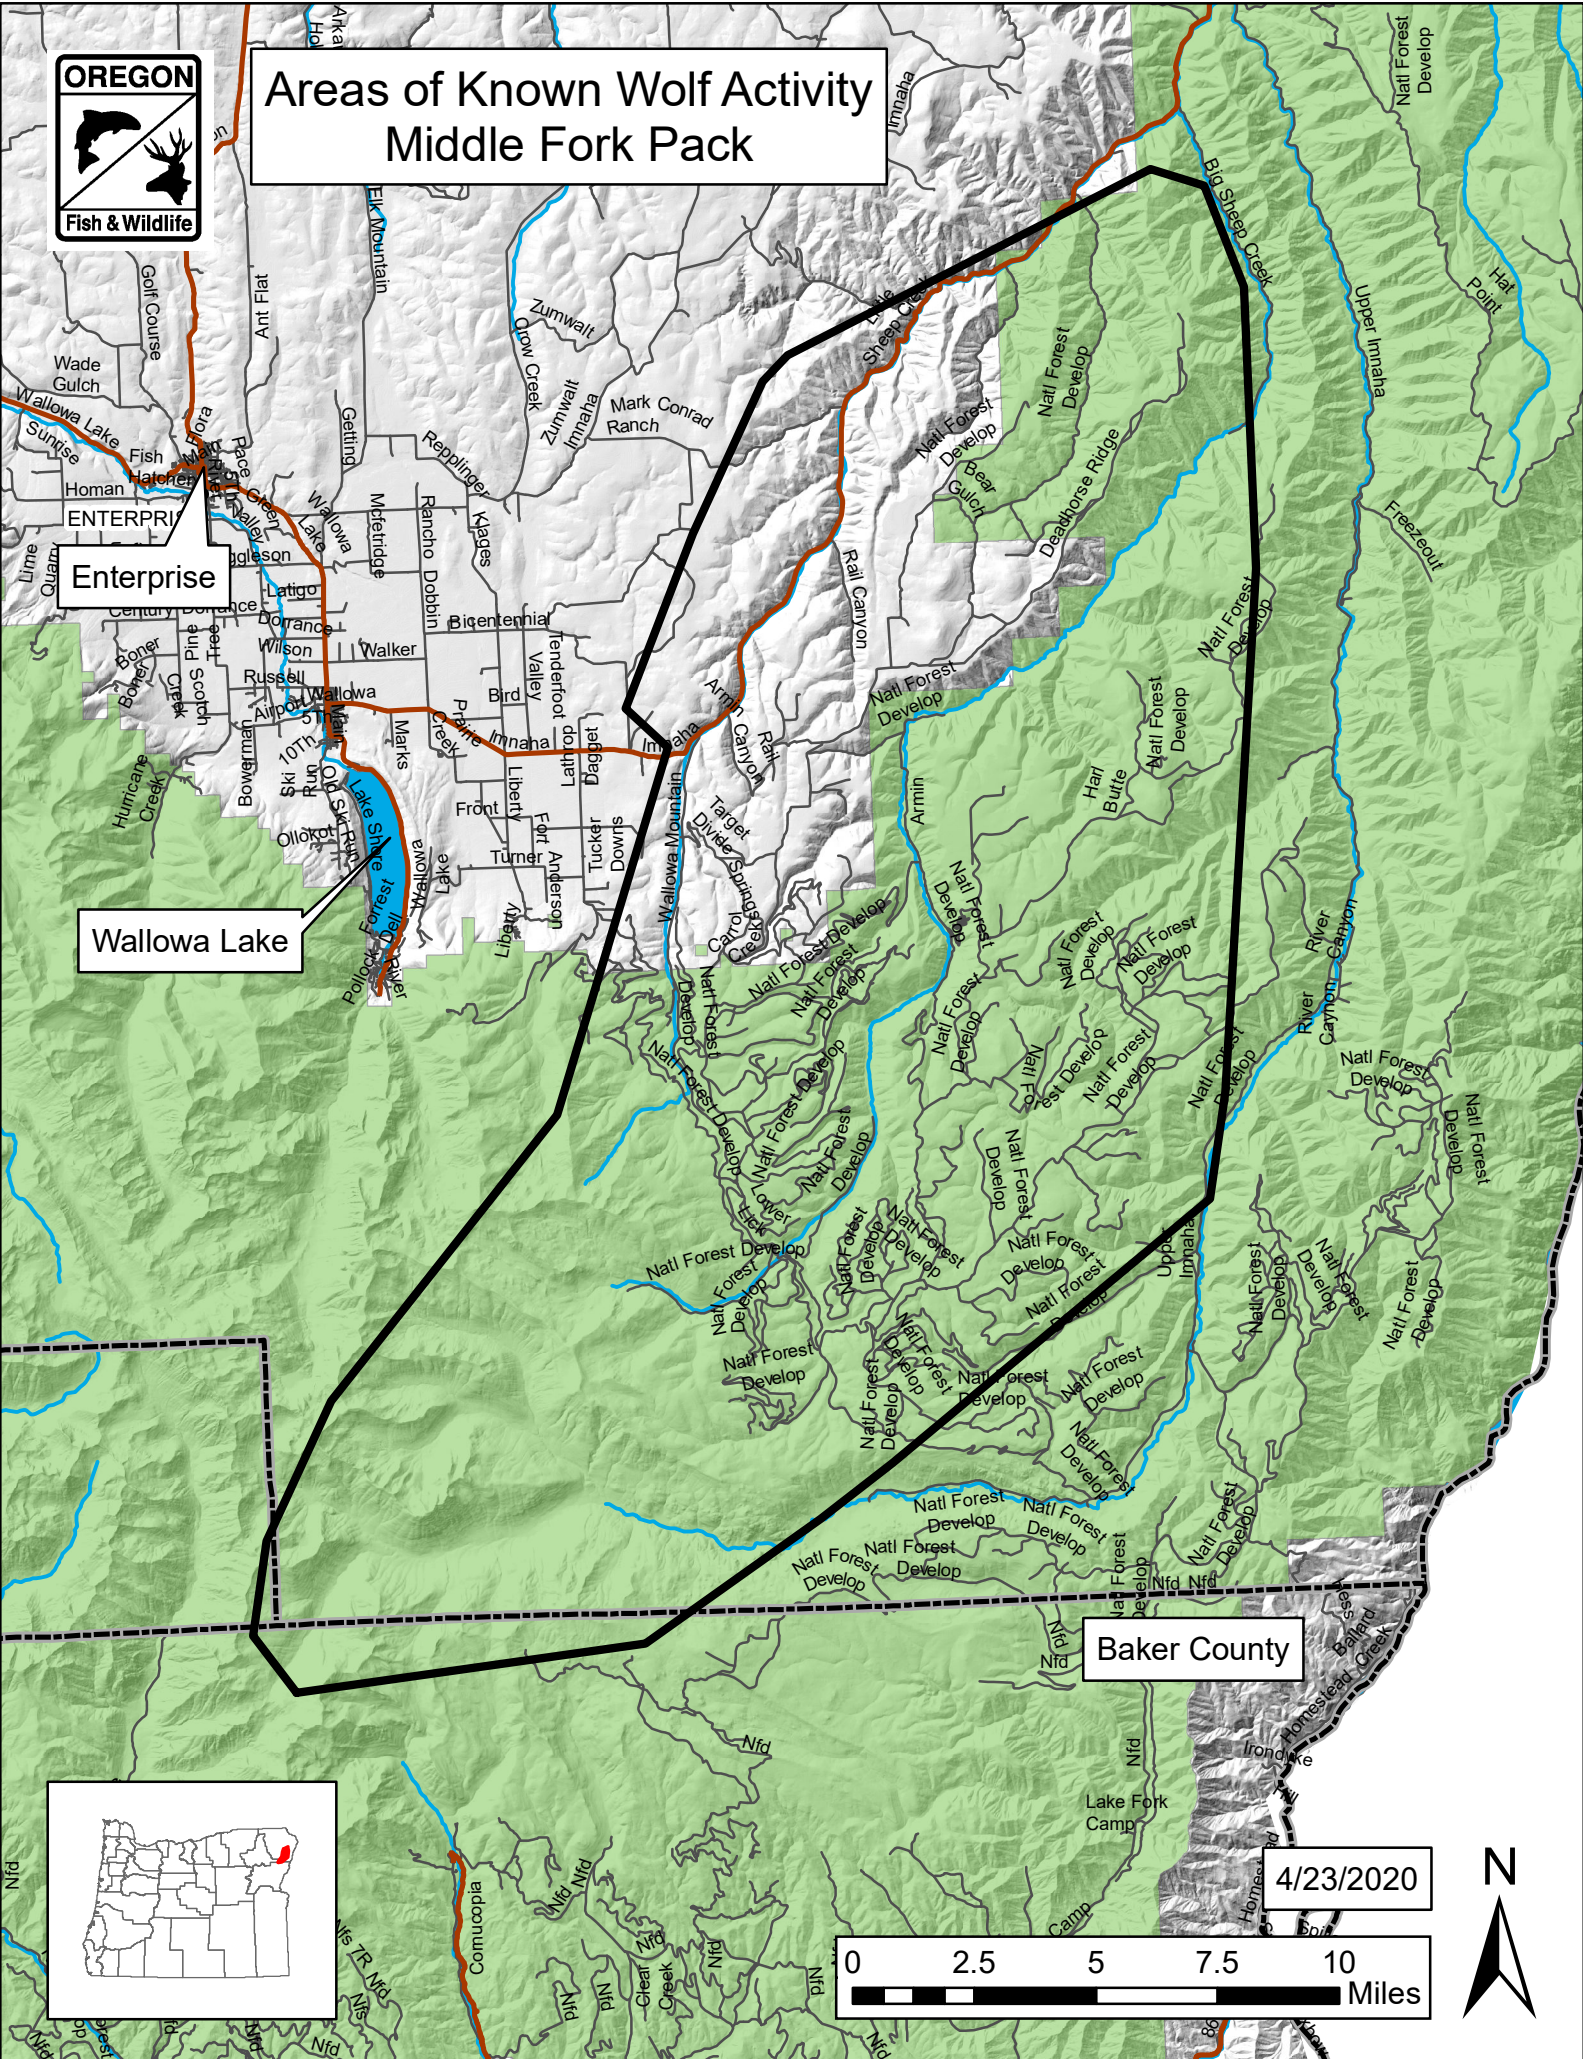

# Areas of Known Wolf Activity Middle Fork Pack

Enterprise

Wallowa Lake

Baker County

4/23/2020