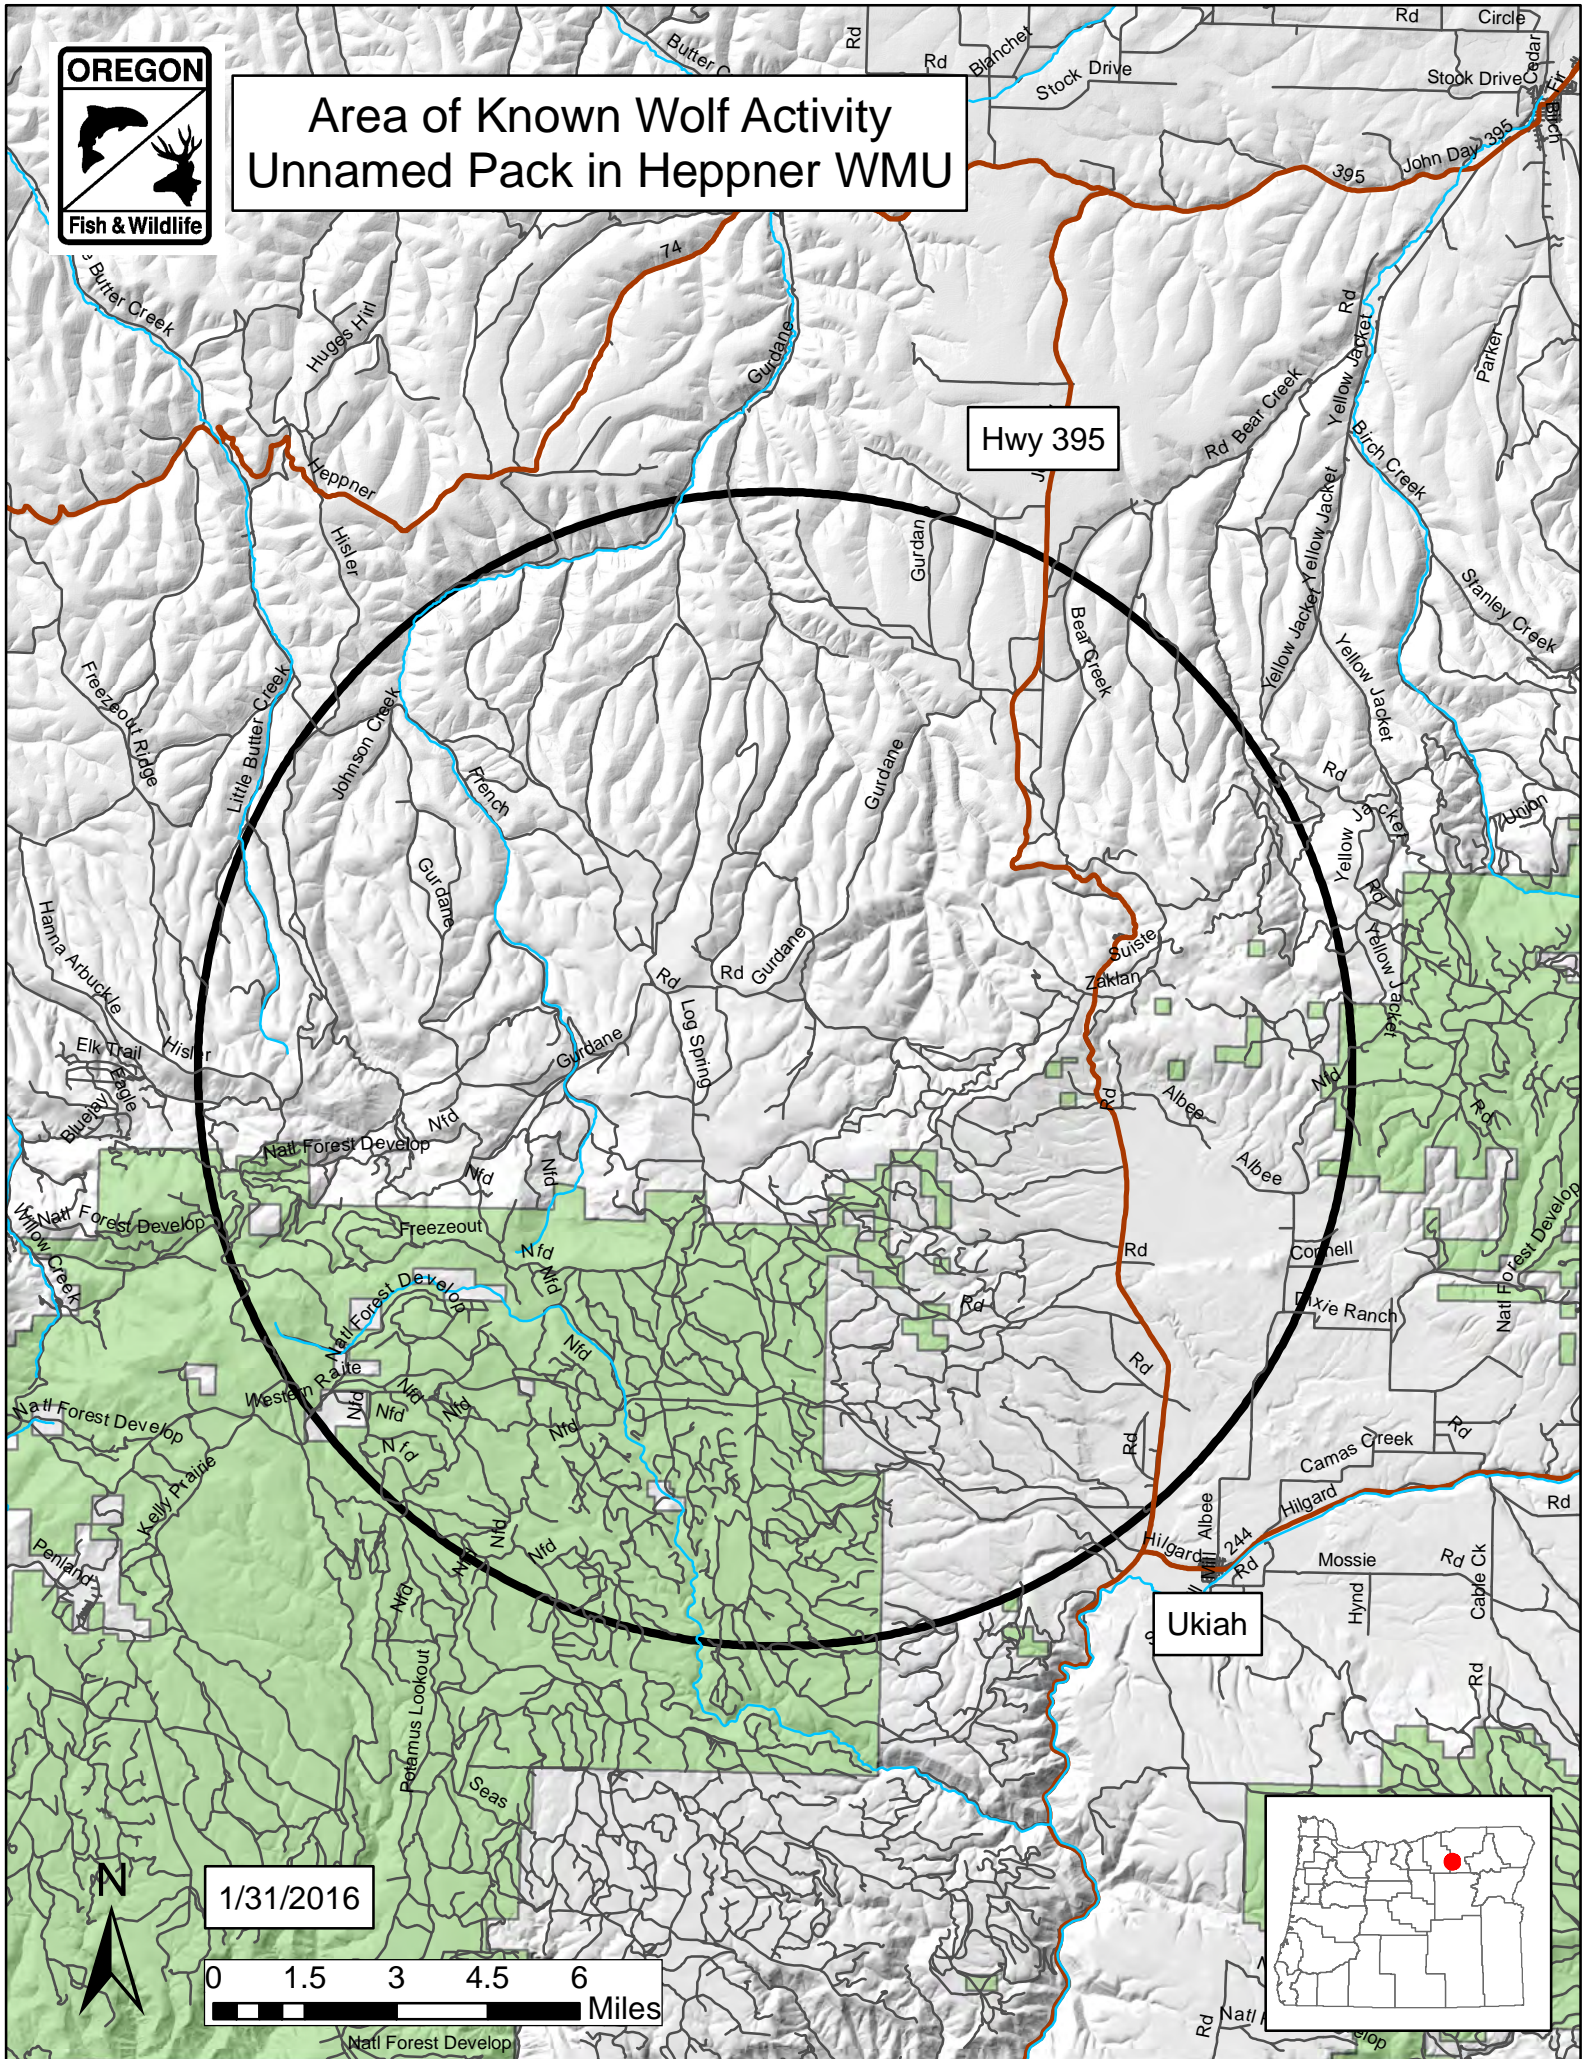

Area of Known Wolf Activity Unnamed Pack in Heppner WMU

1/31/2016

0 1.5 3 4.5 6 Miles