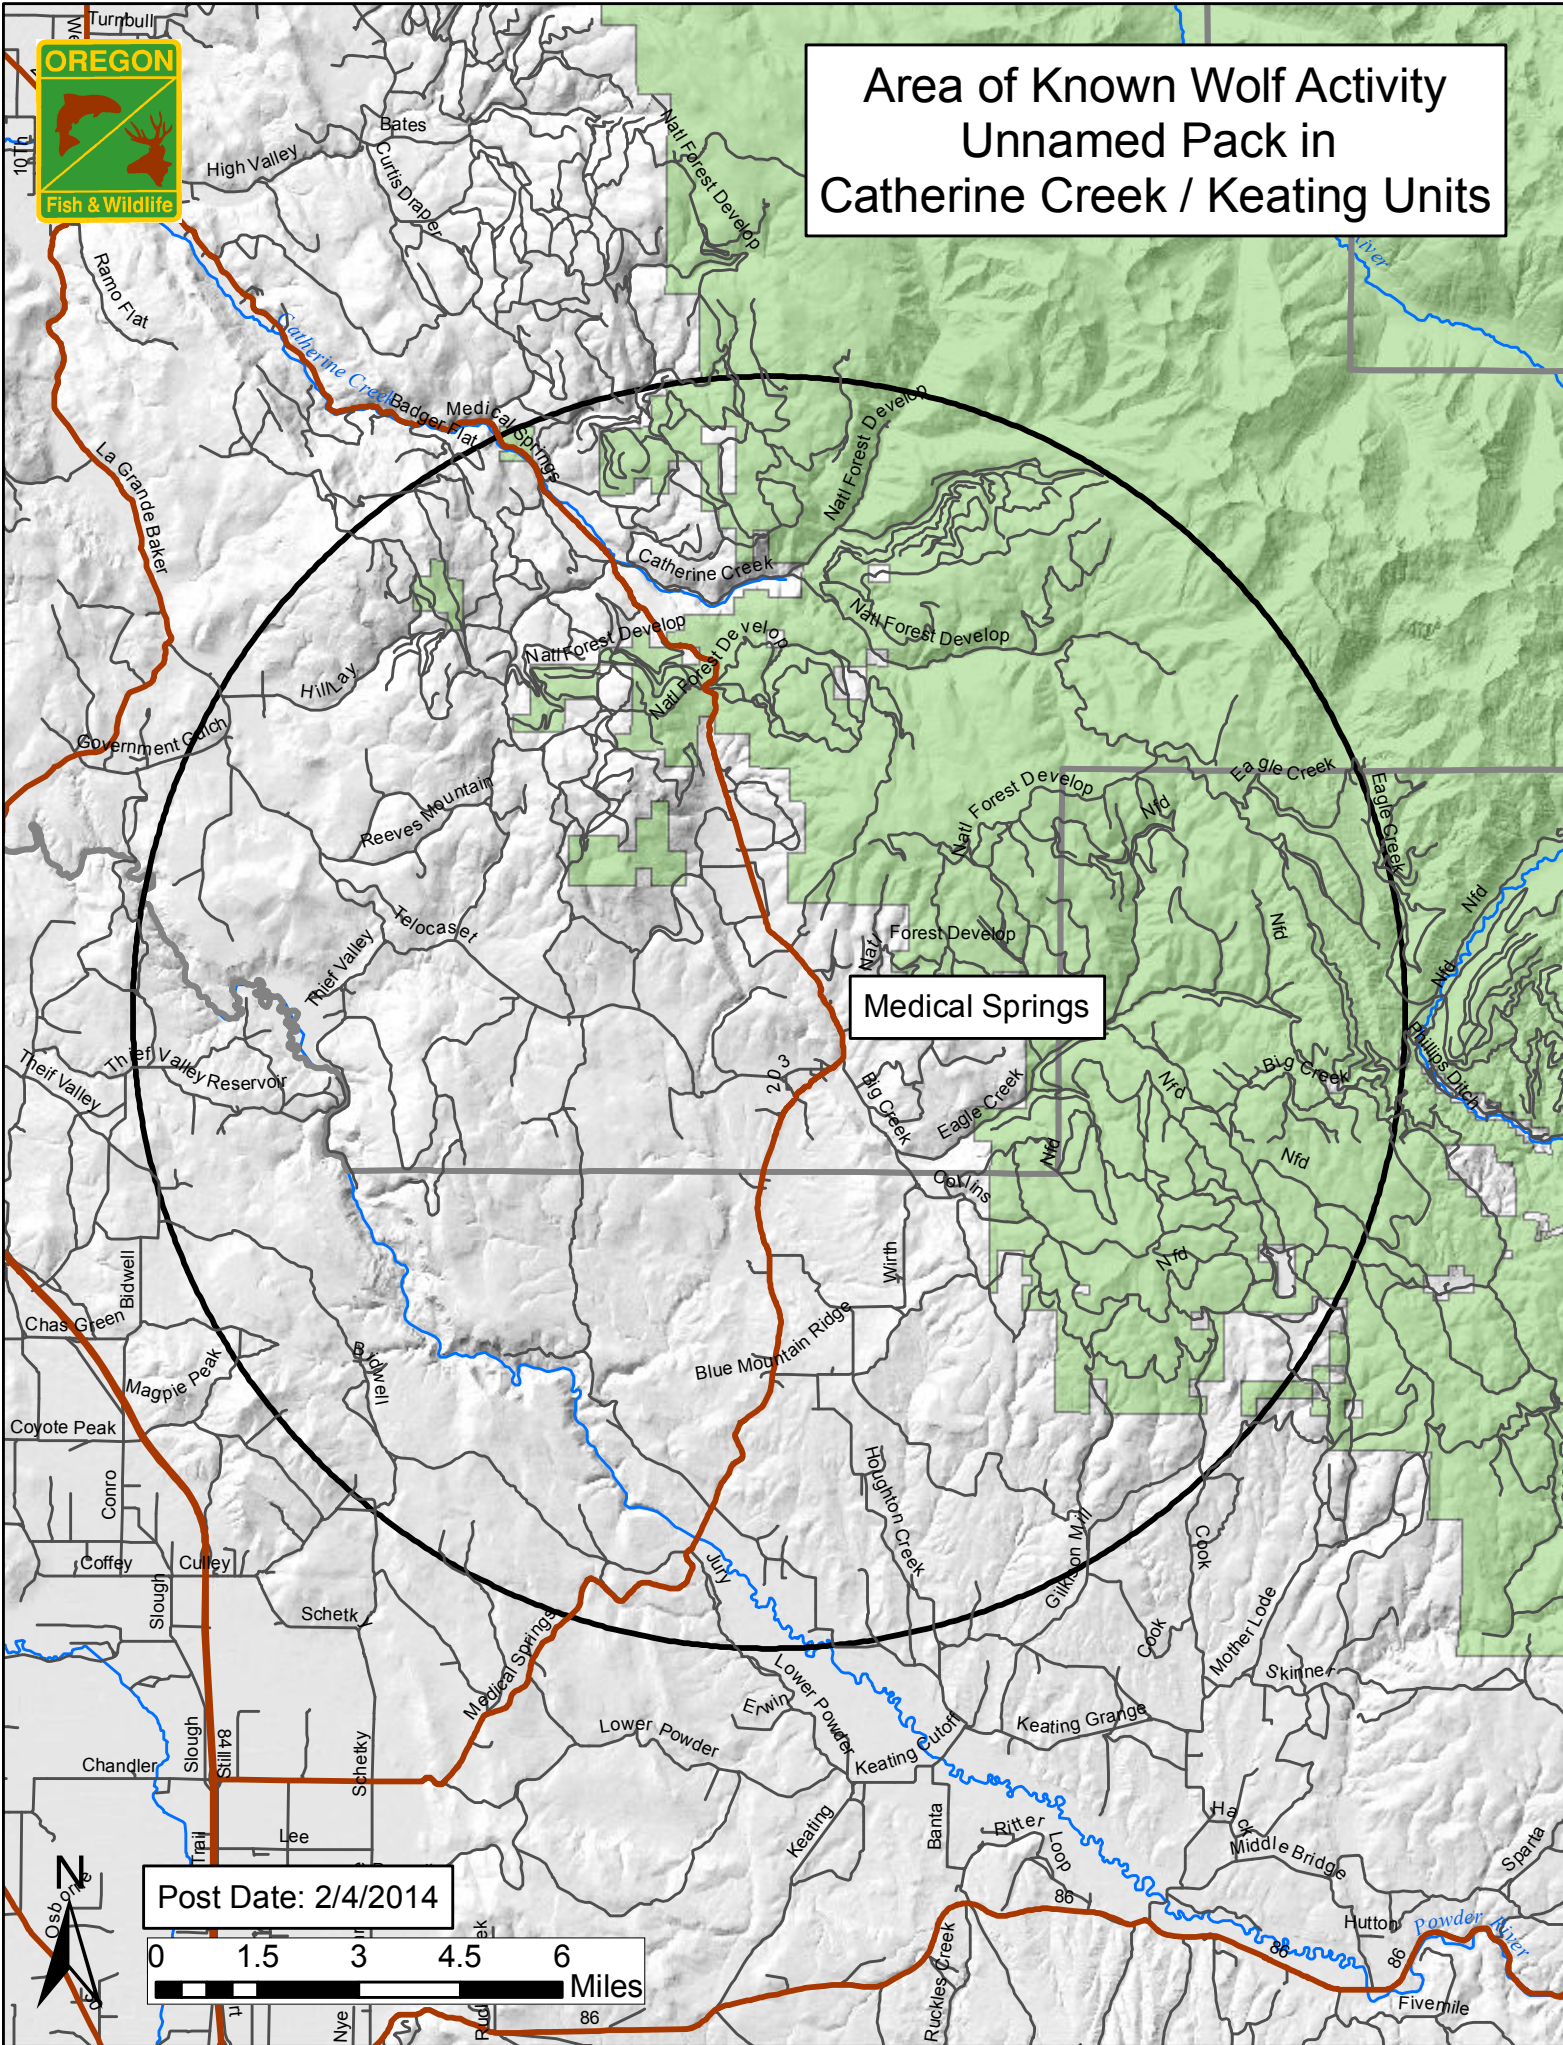

Area of Known Wolf Activity Unnamed Pack in Catherine Creek / Keating Units

Post Date: 2/4/2014