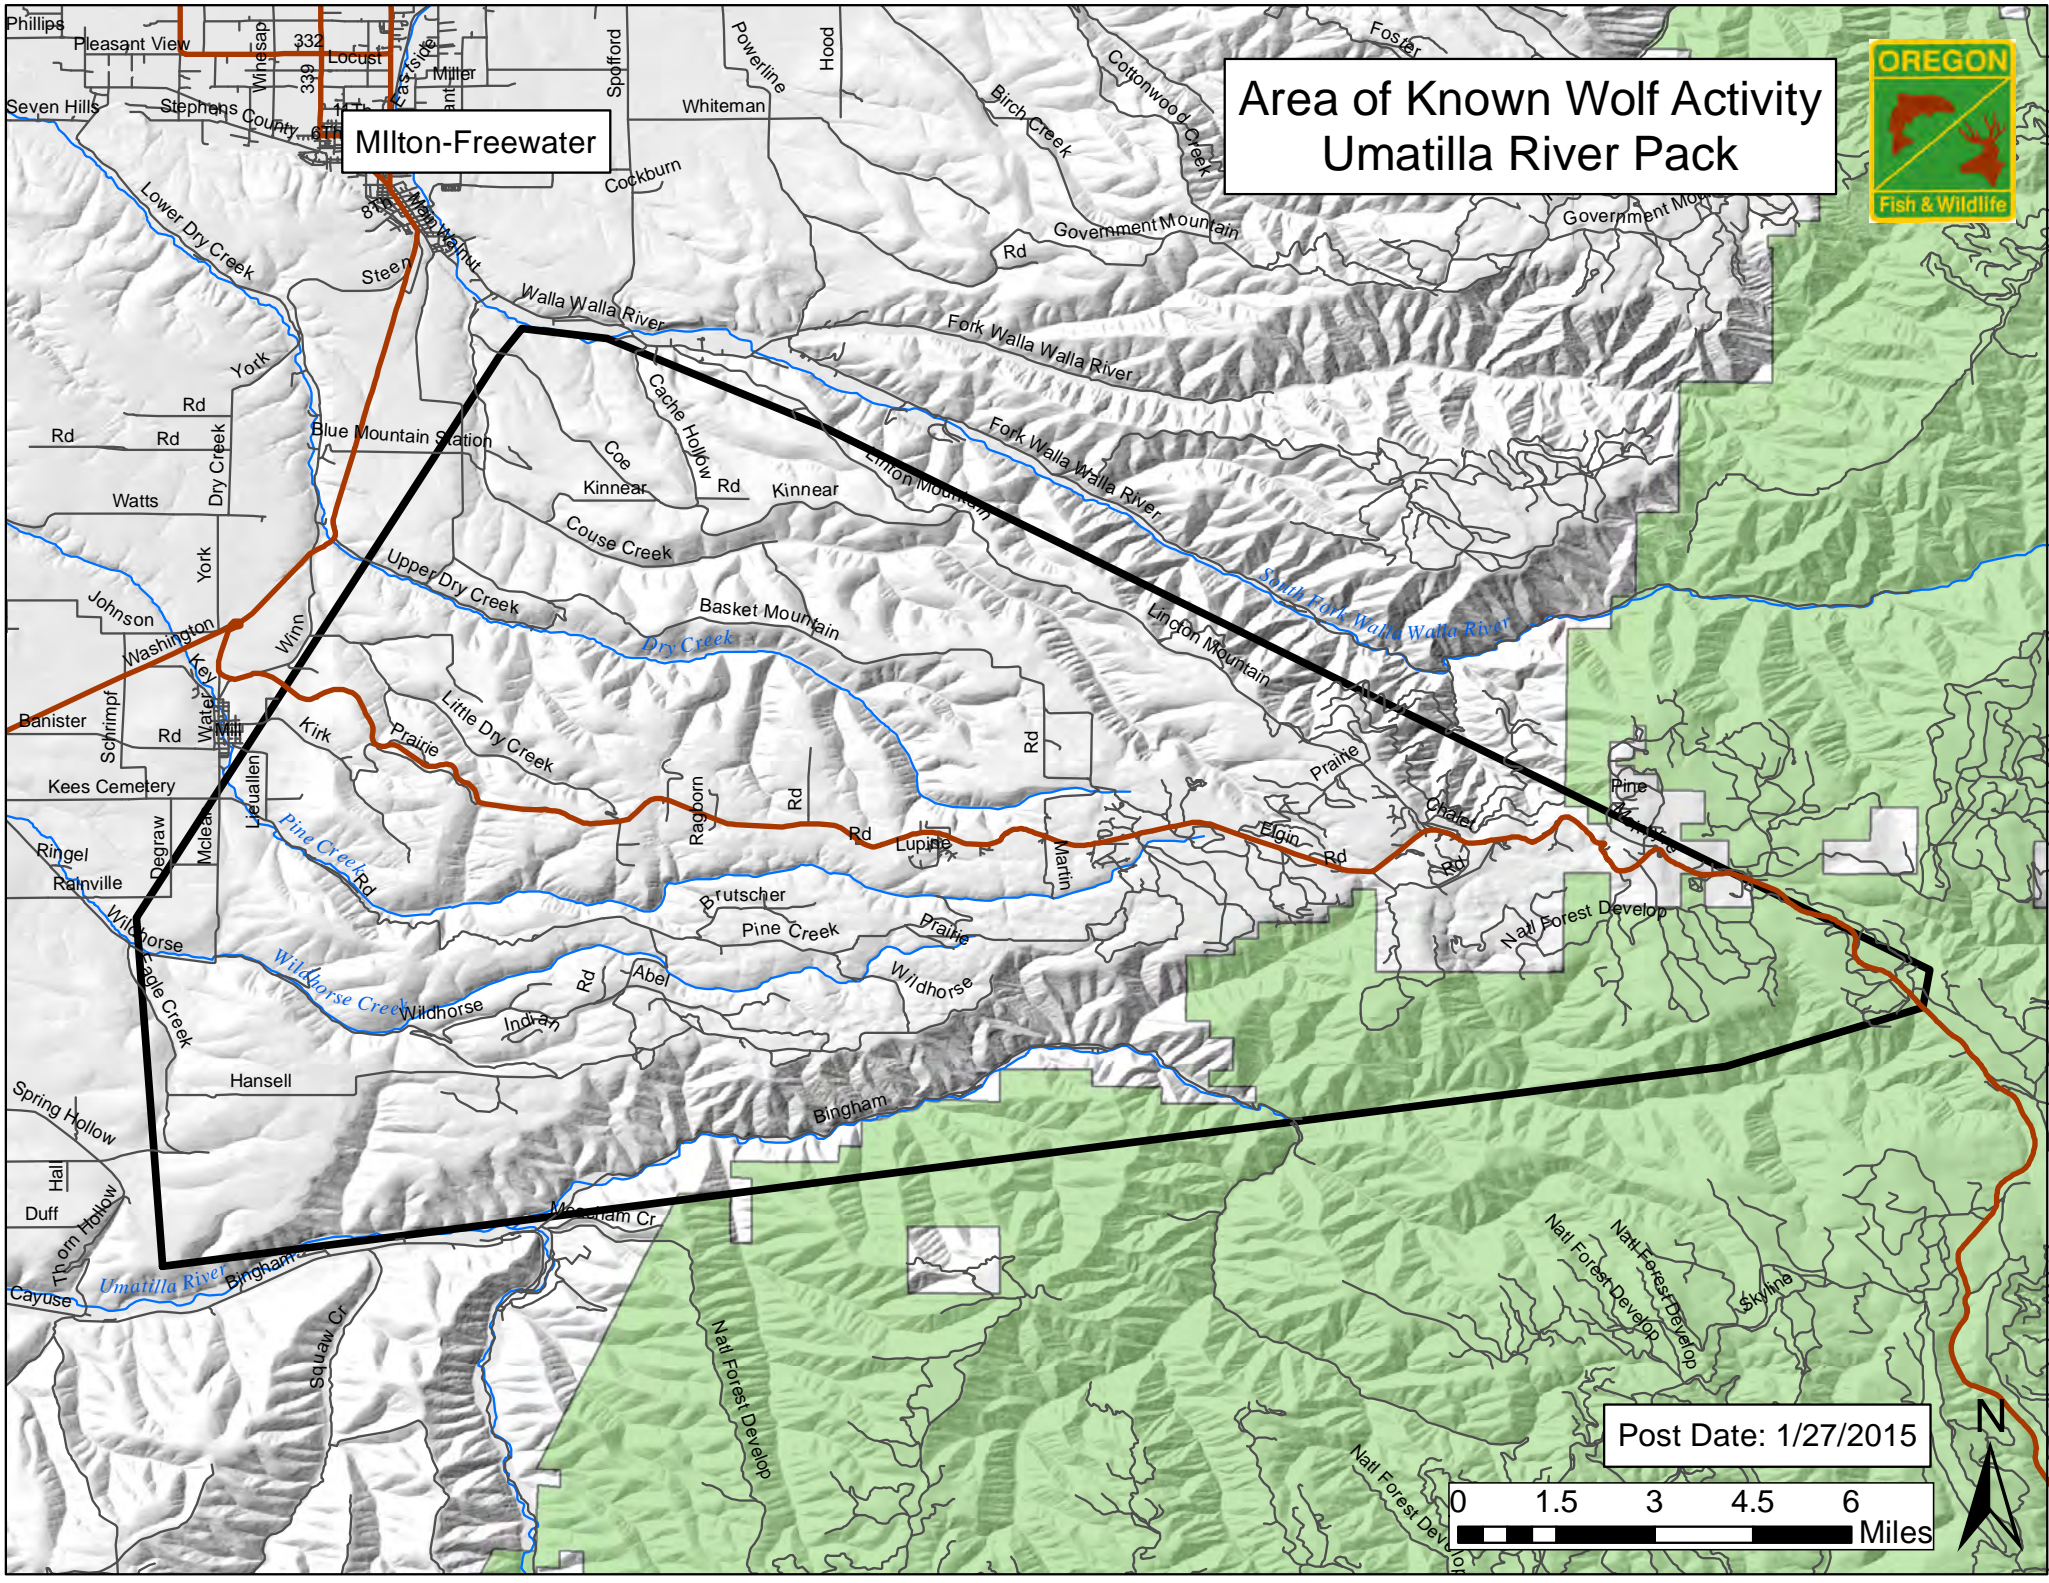

Milton-Freewater

Area of Known Wolf Activity Umatilla River Pack

Post Date: 1/27/2015