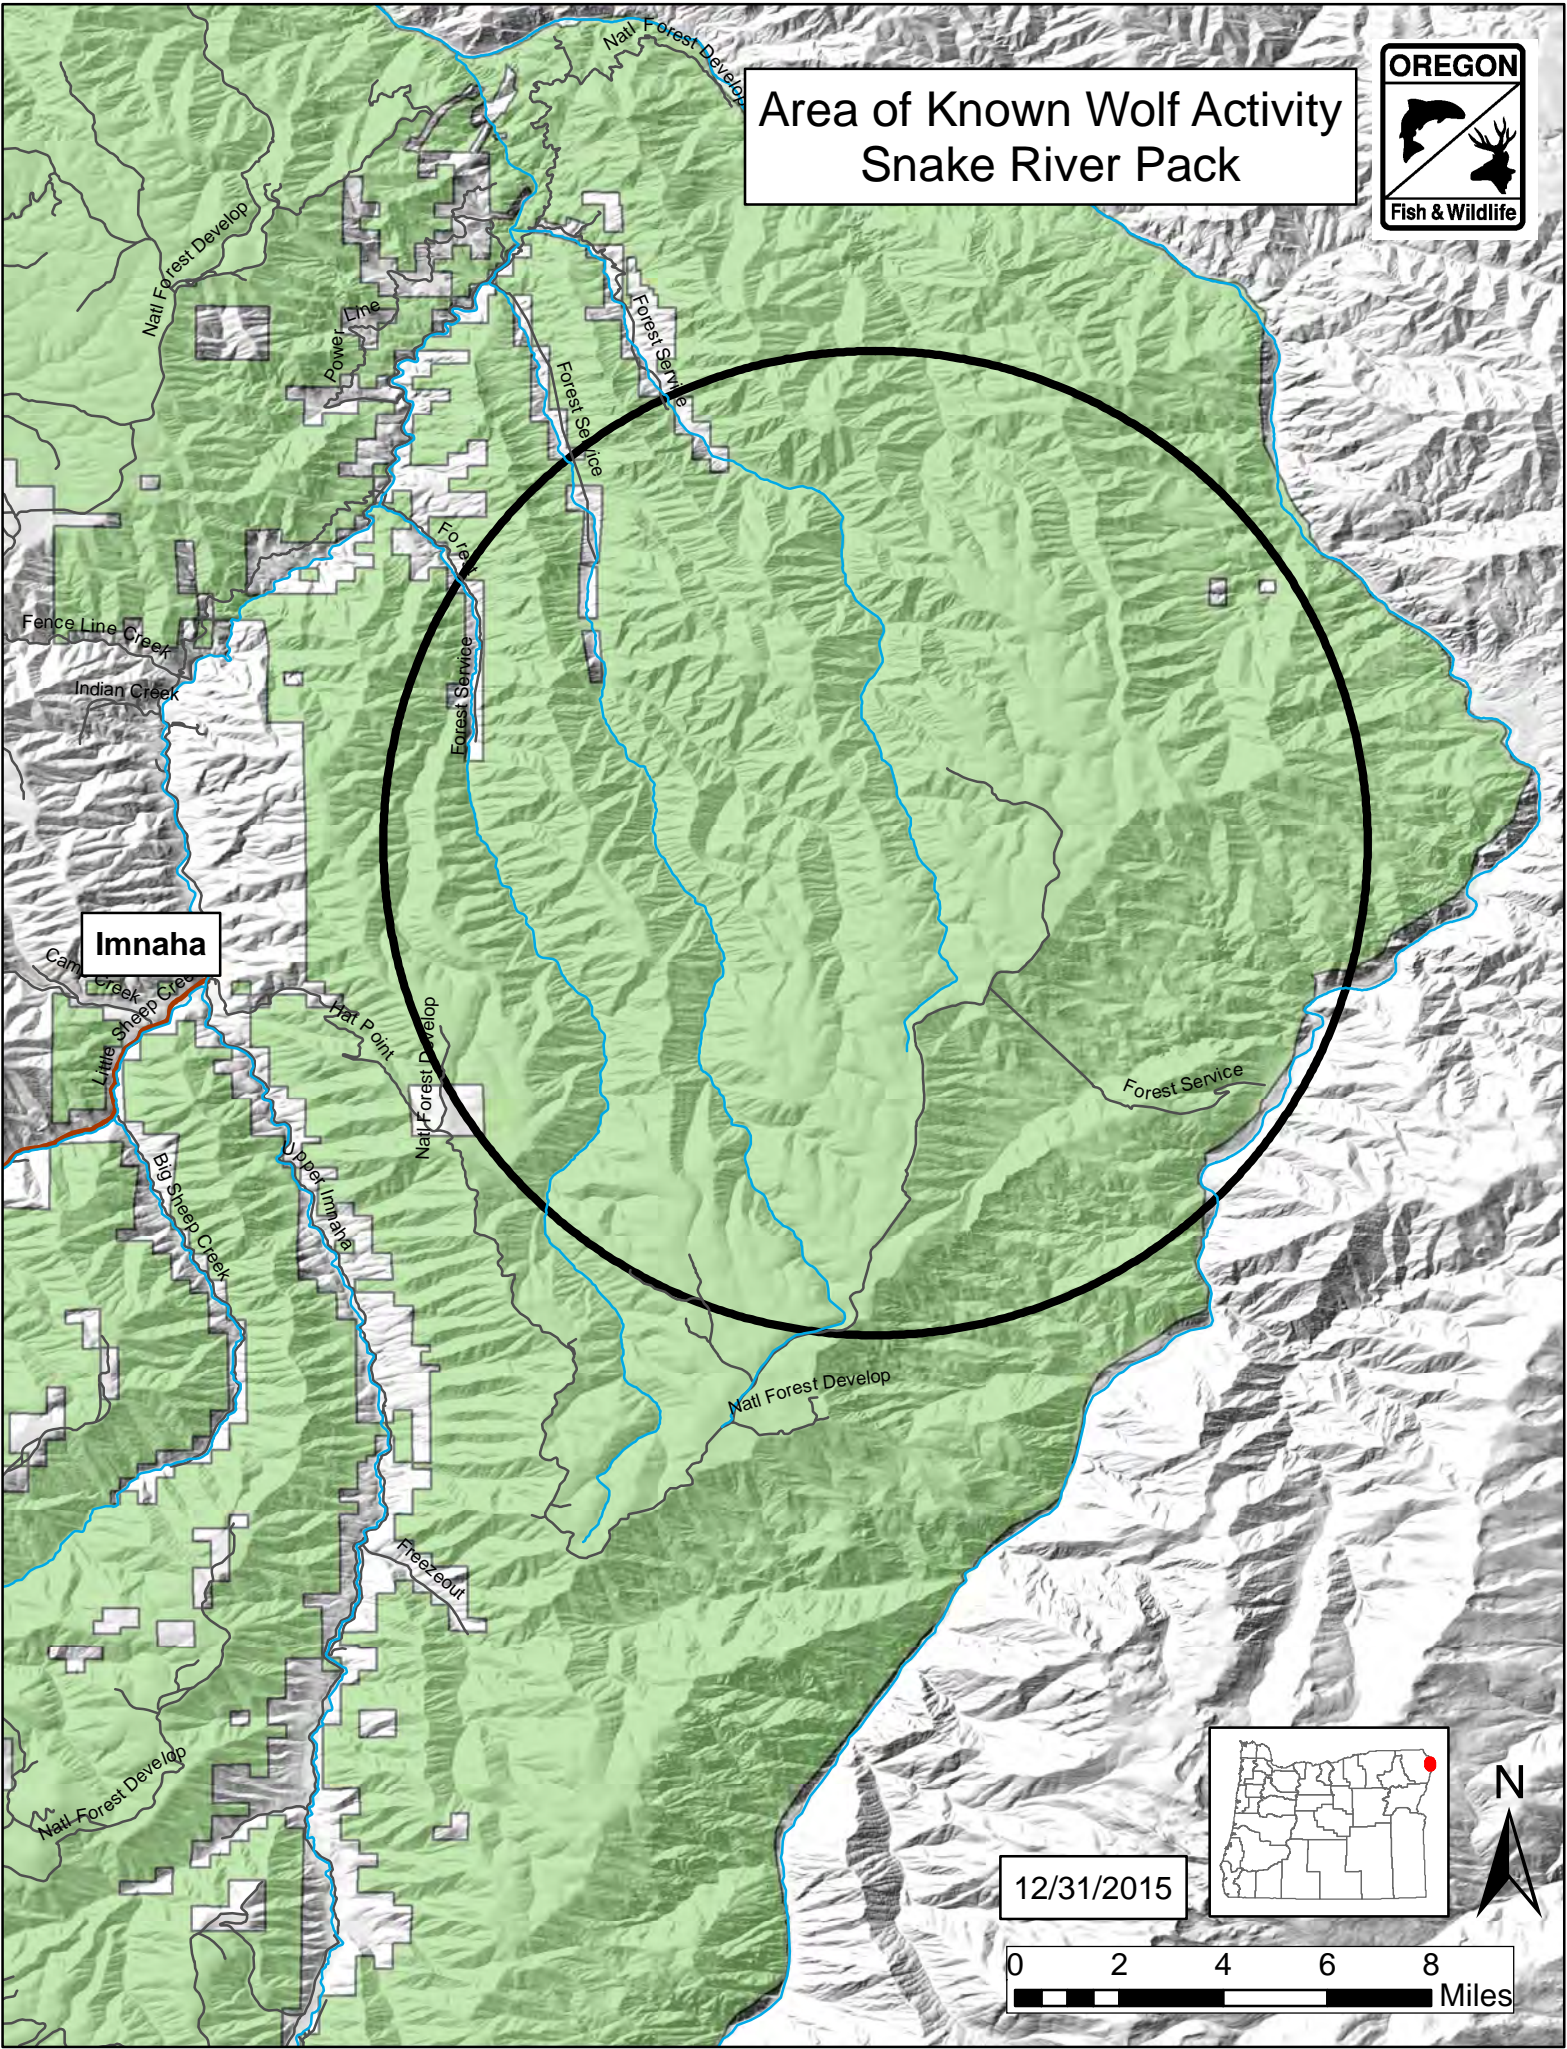

Area of Known Wolf Activity Snake River Pack

Imnaha

12/31/2015

0 2 4 6 8 Miles