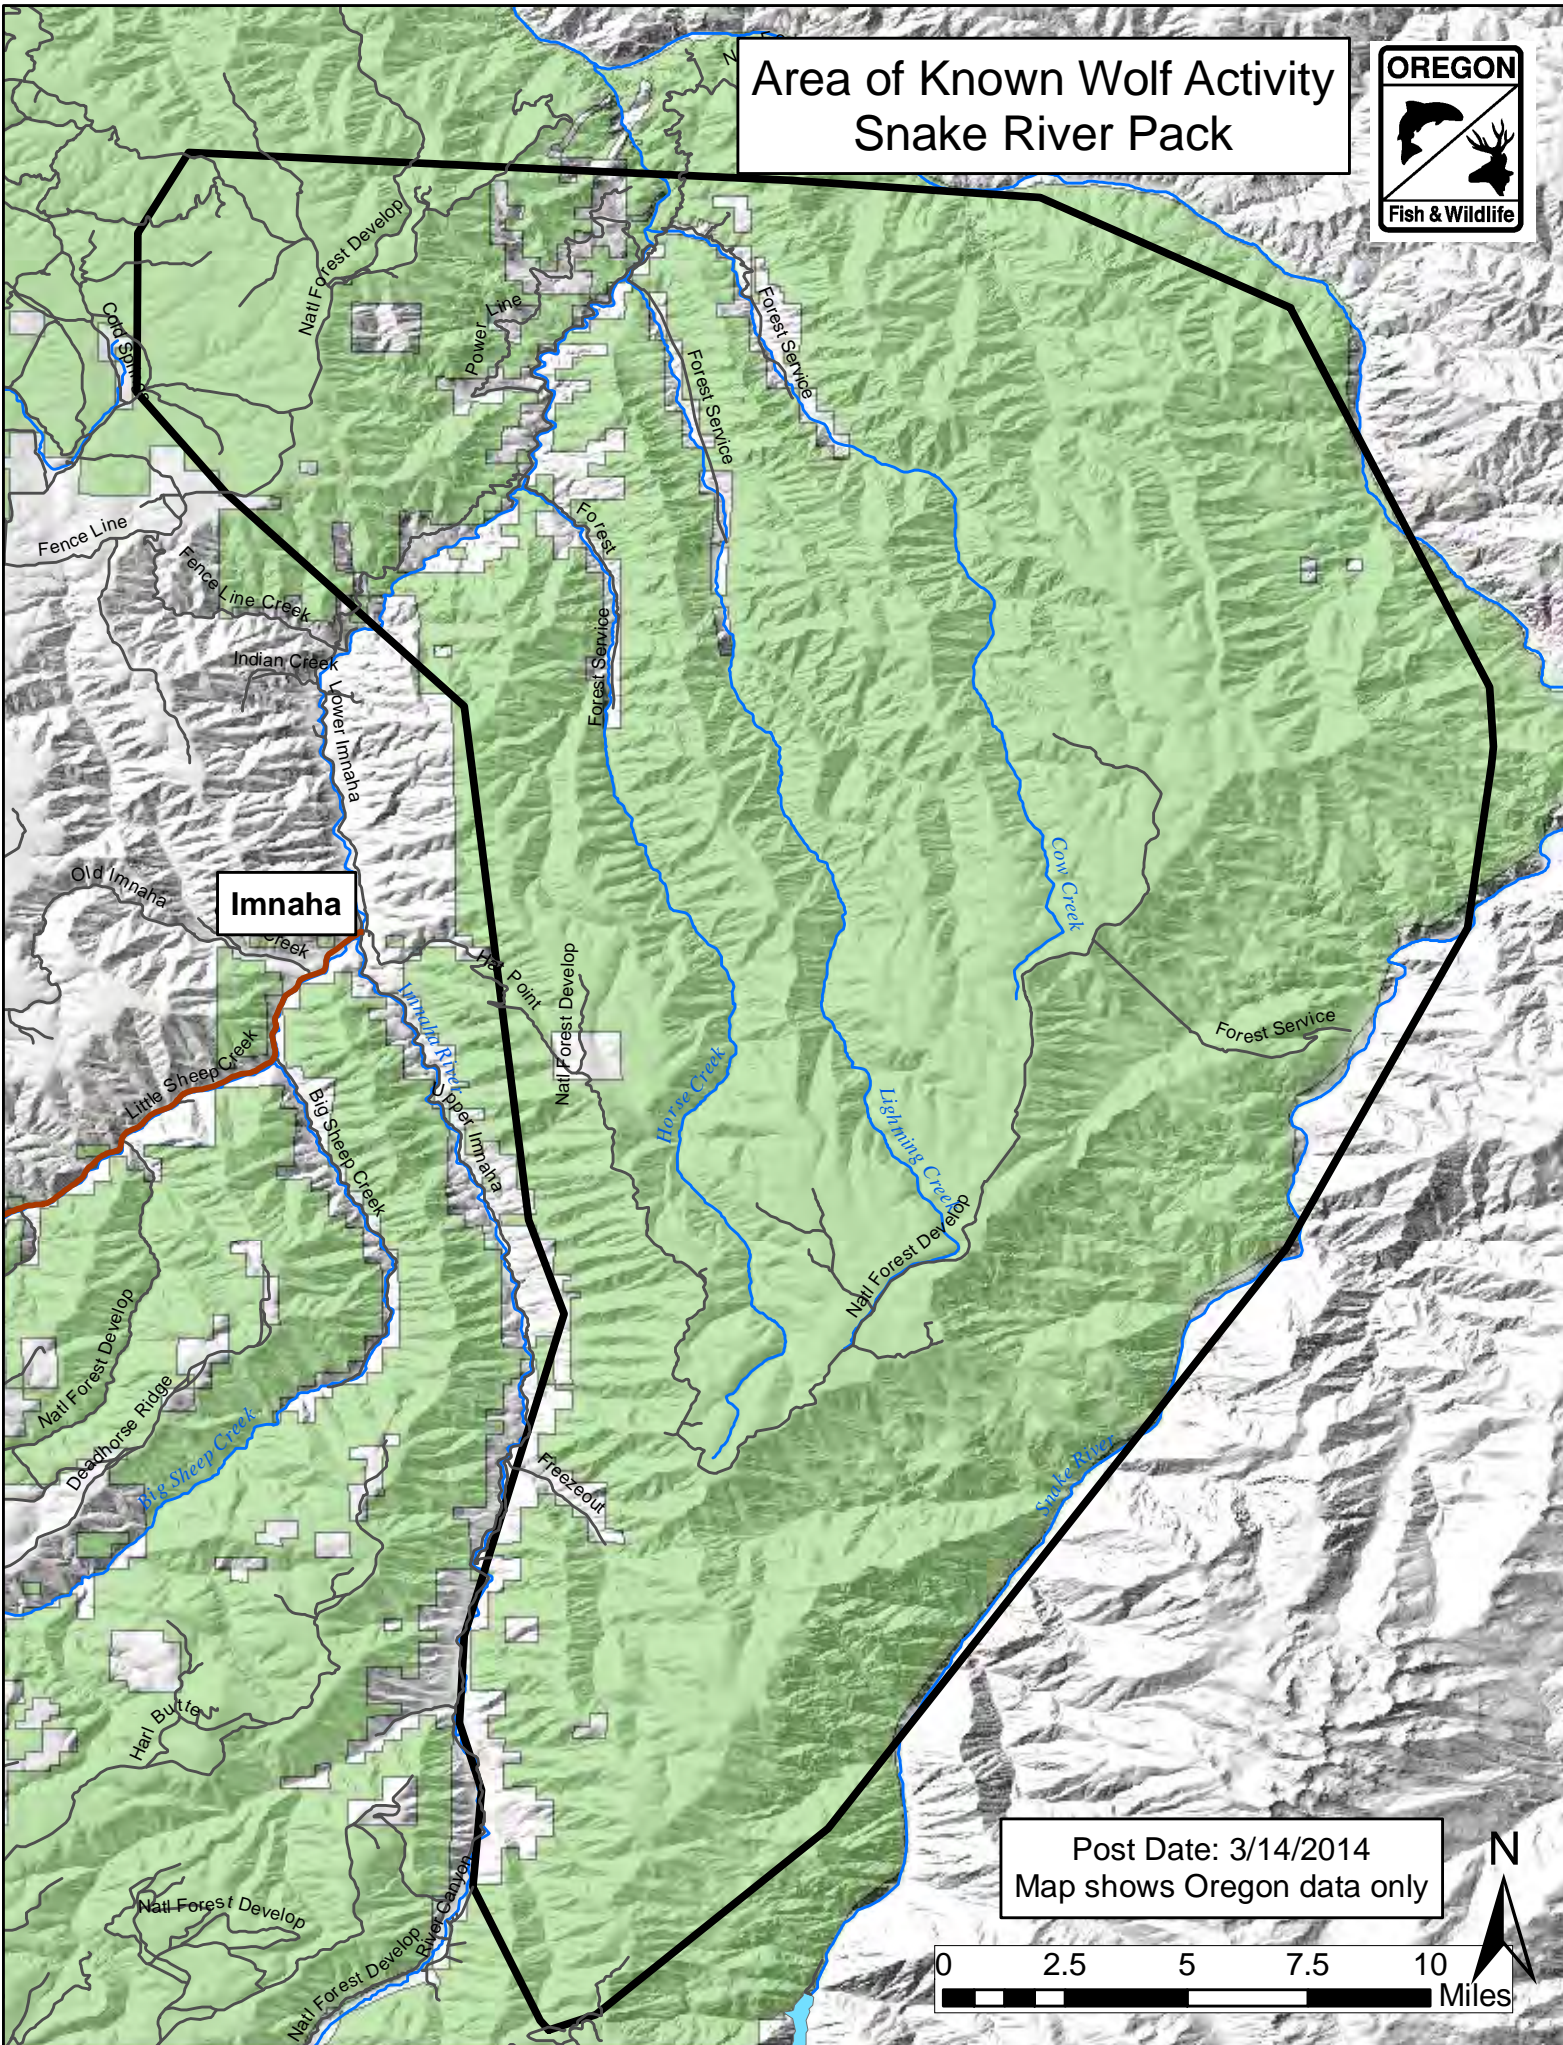

Area of Known Wolf Activity Snake River Pack

Post Date: 3/14/2014
Map shows Oregon data only