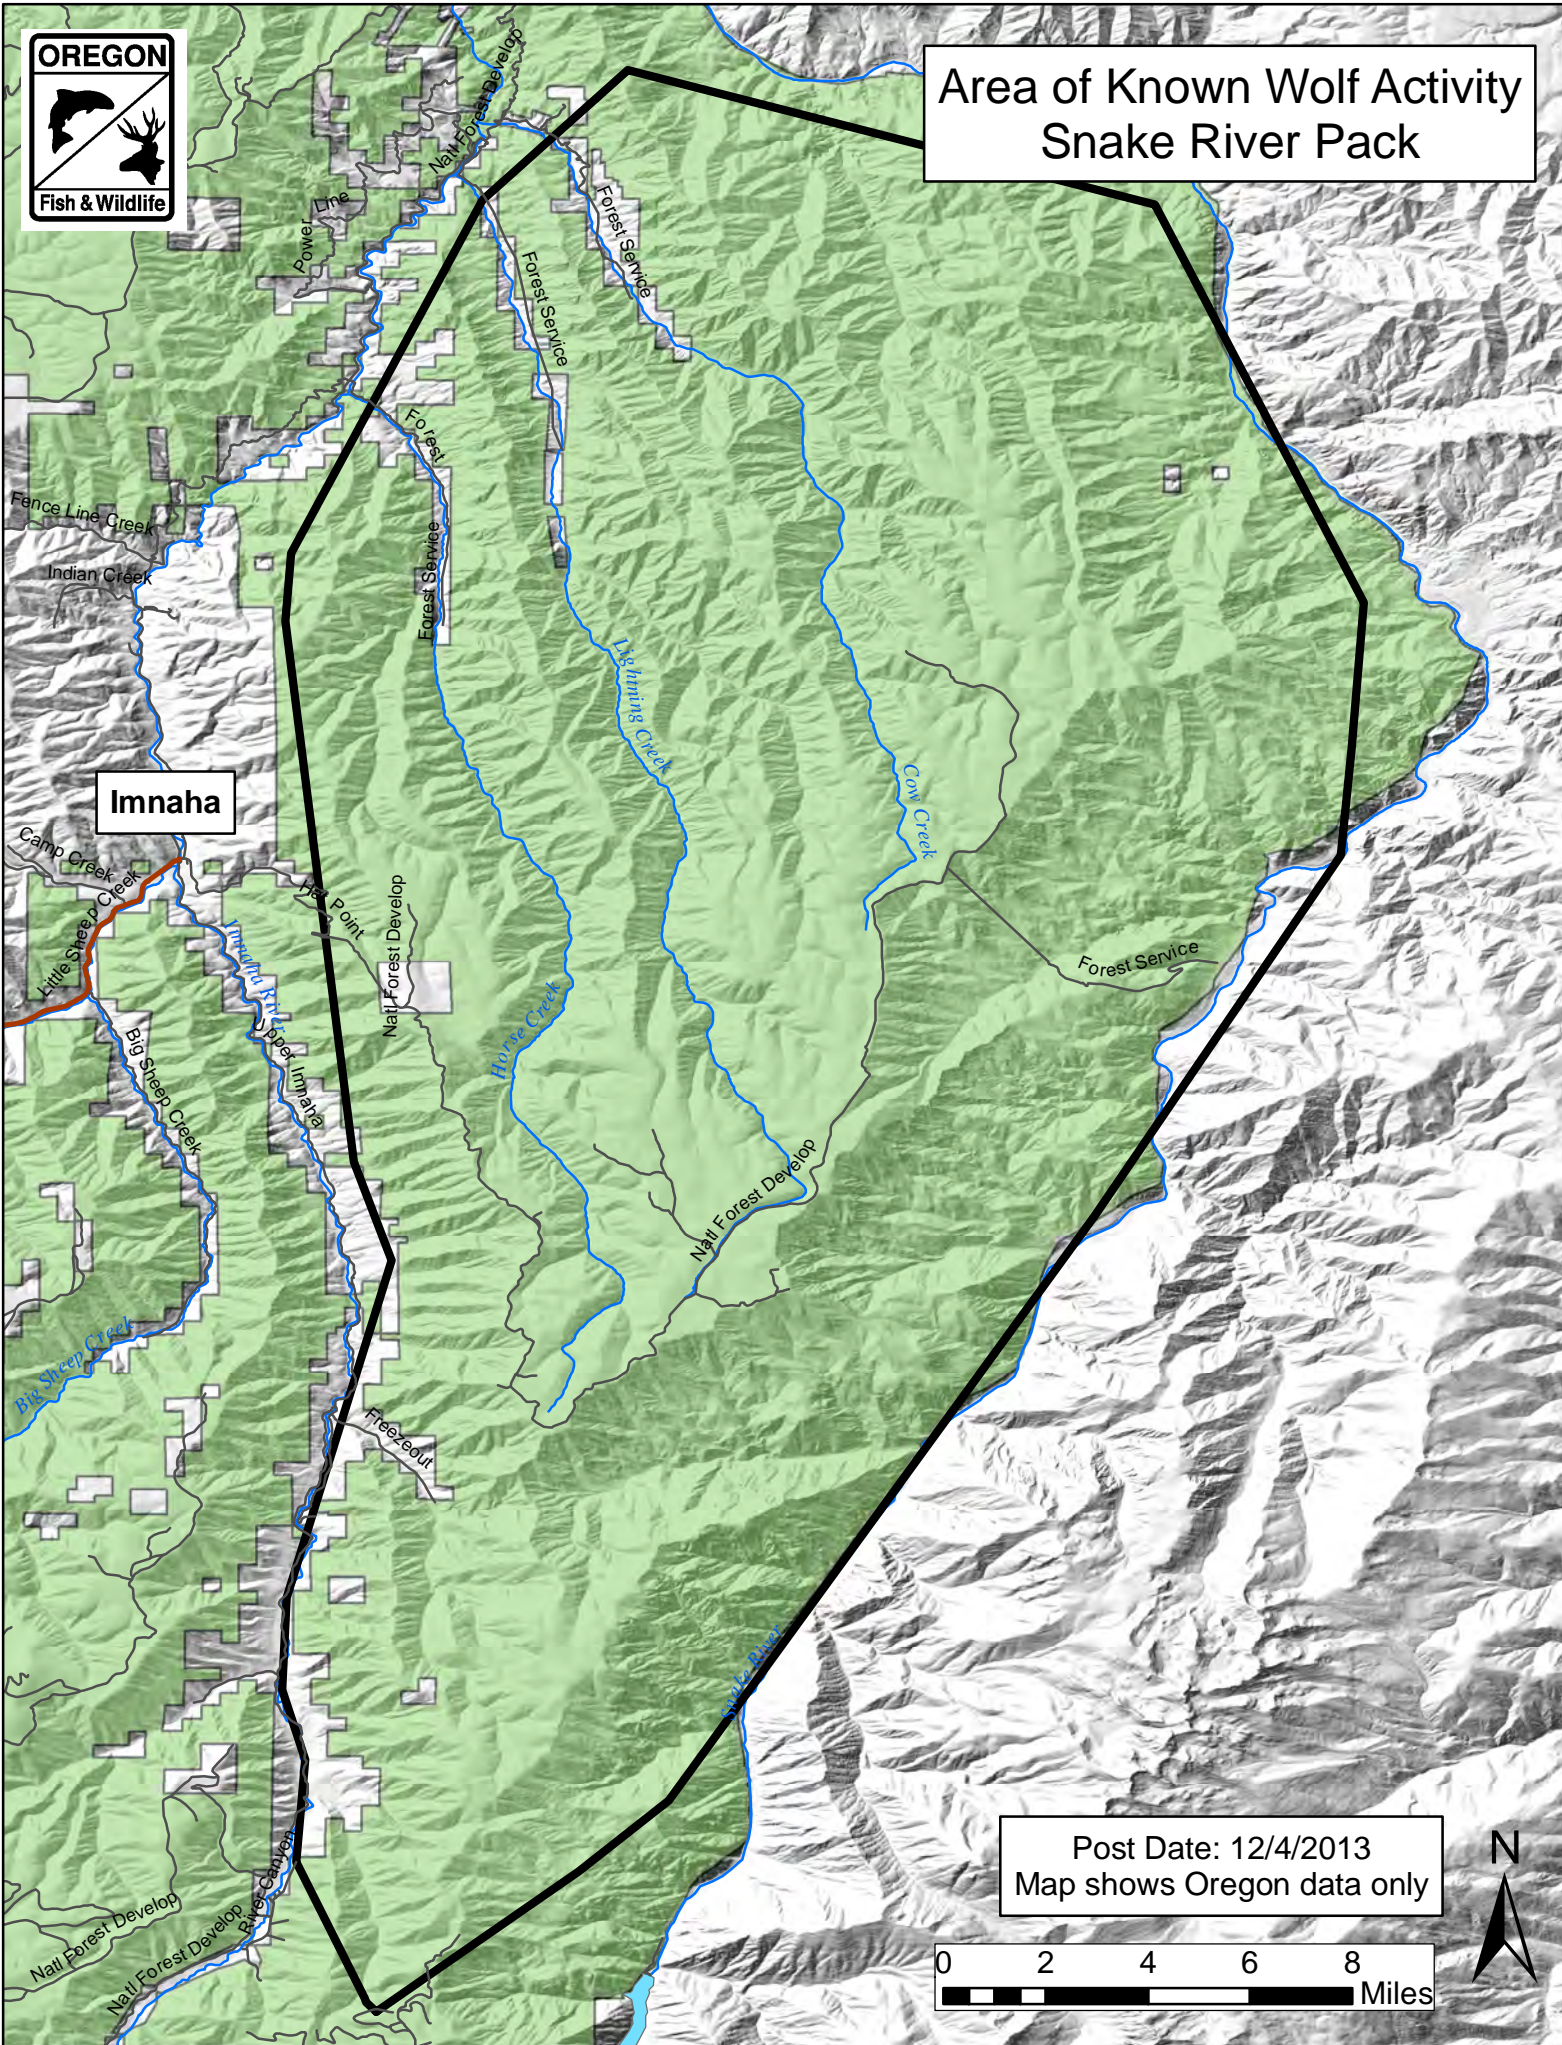

Area of Known Wolf Activity Snake River Pack

Imnaha

Post Date: 12/4/2013
Map shows Oregon data only