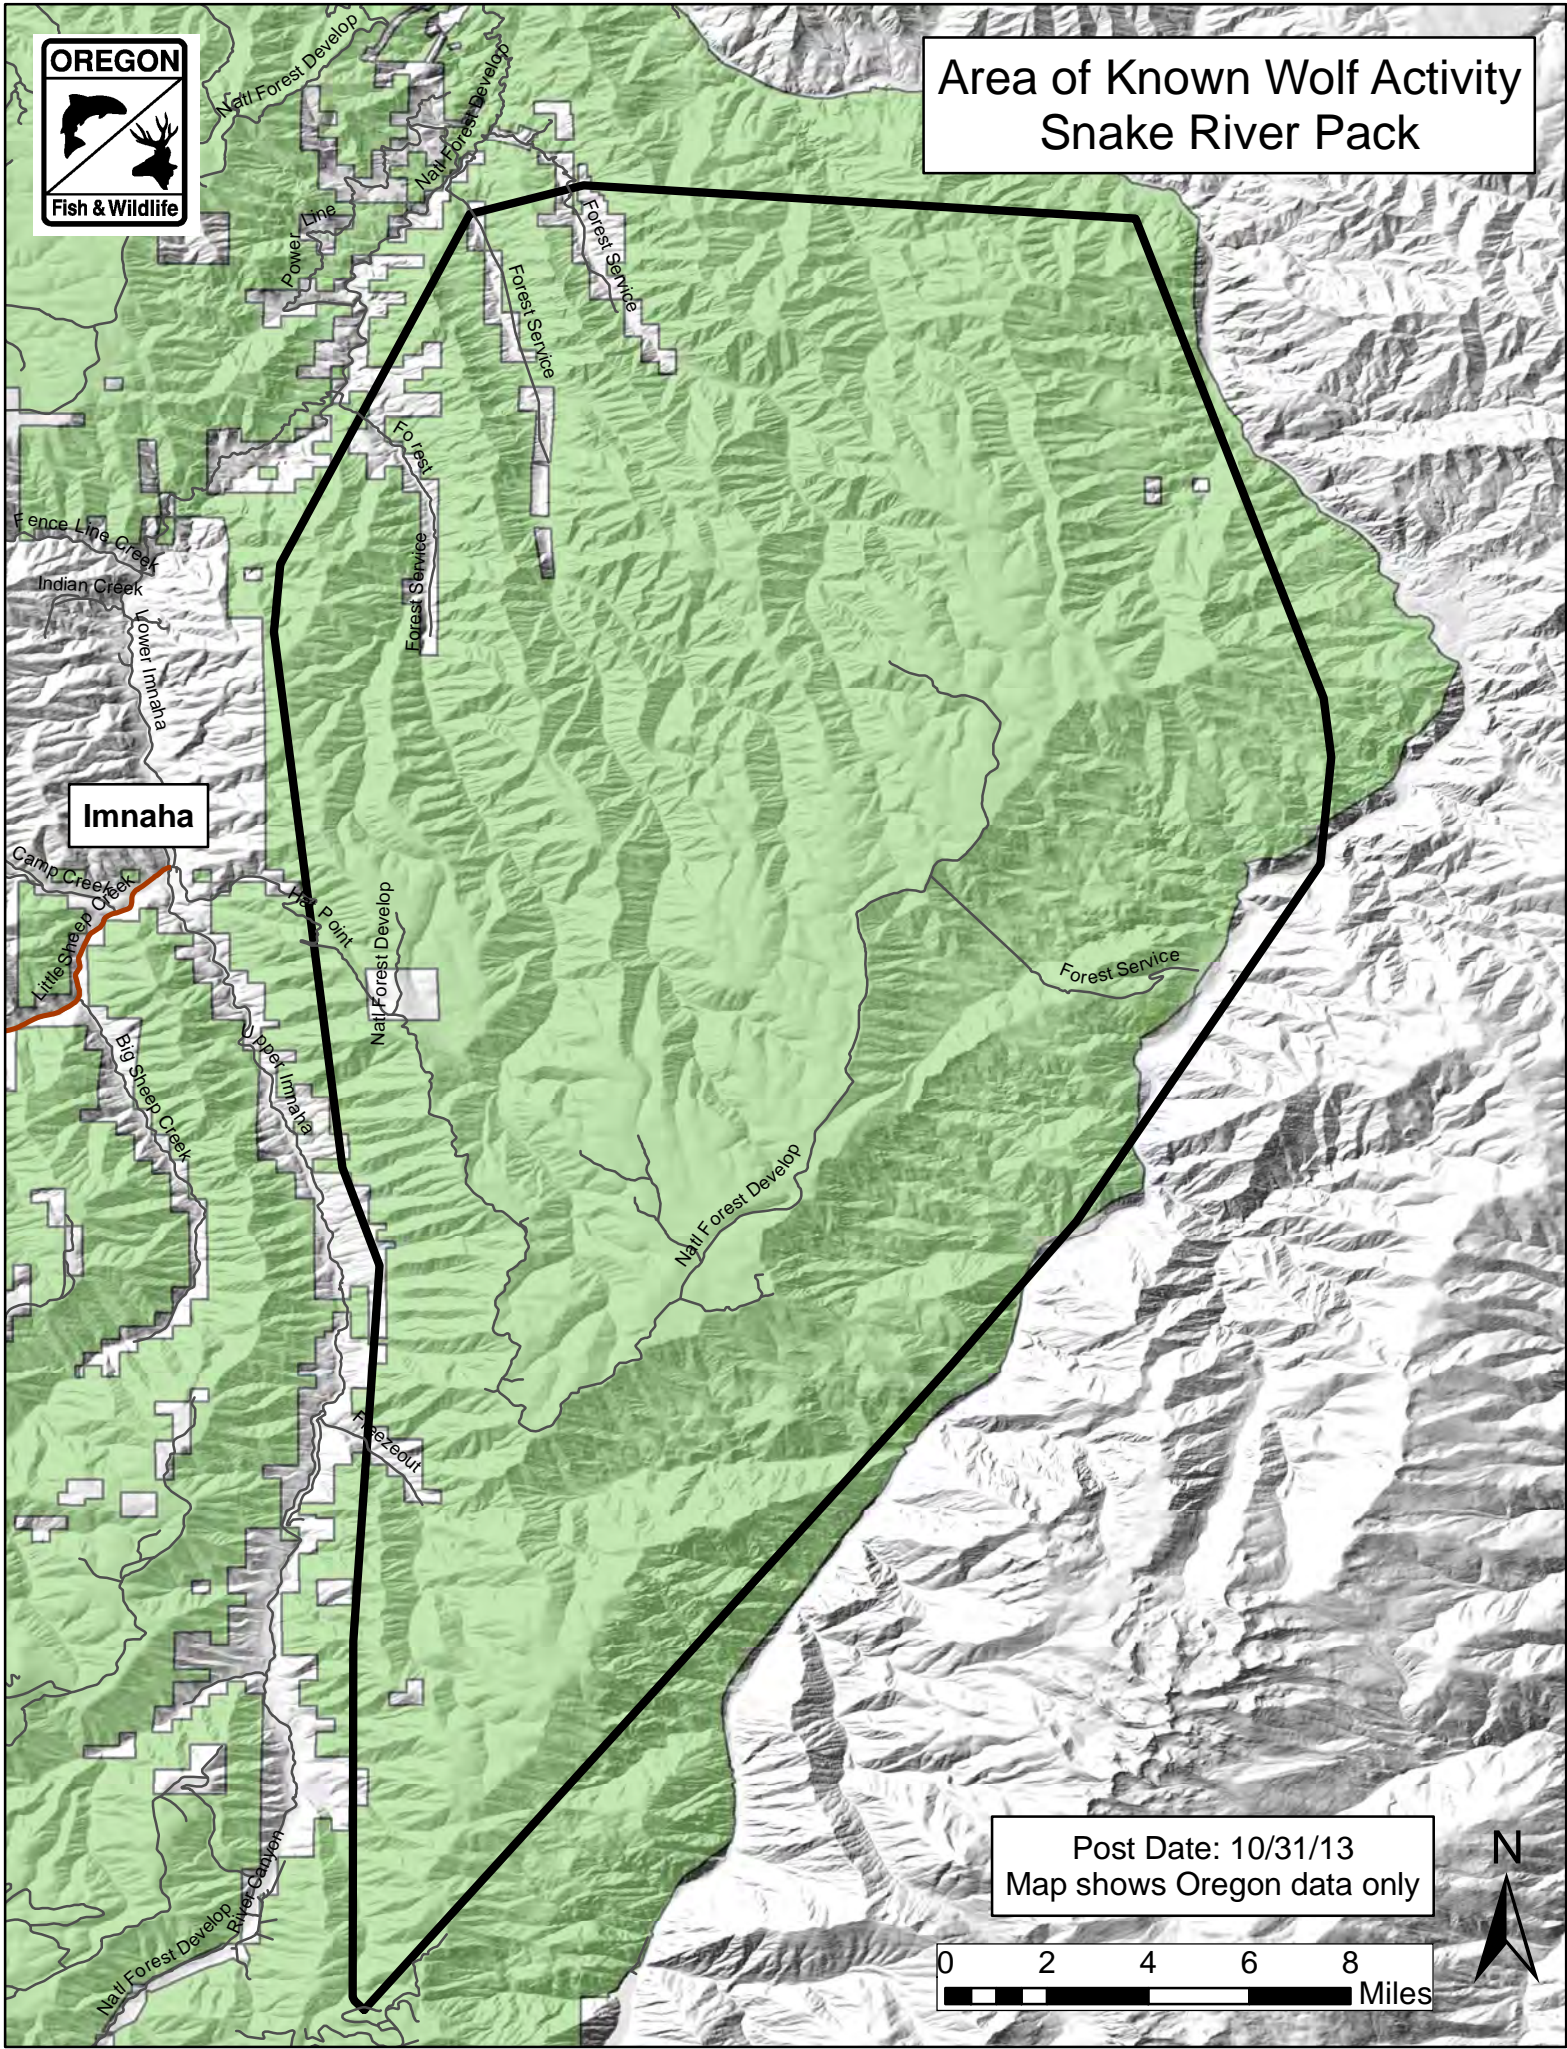

Area of Known Wolf Activity Snake River Pack

Imnaha

Post Date: 10/31/13
Map shows Oregon data only