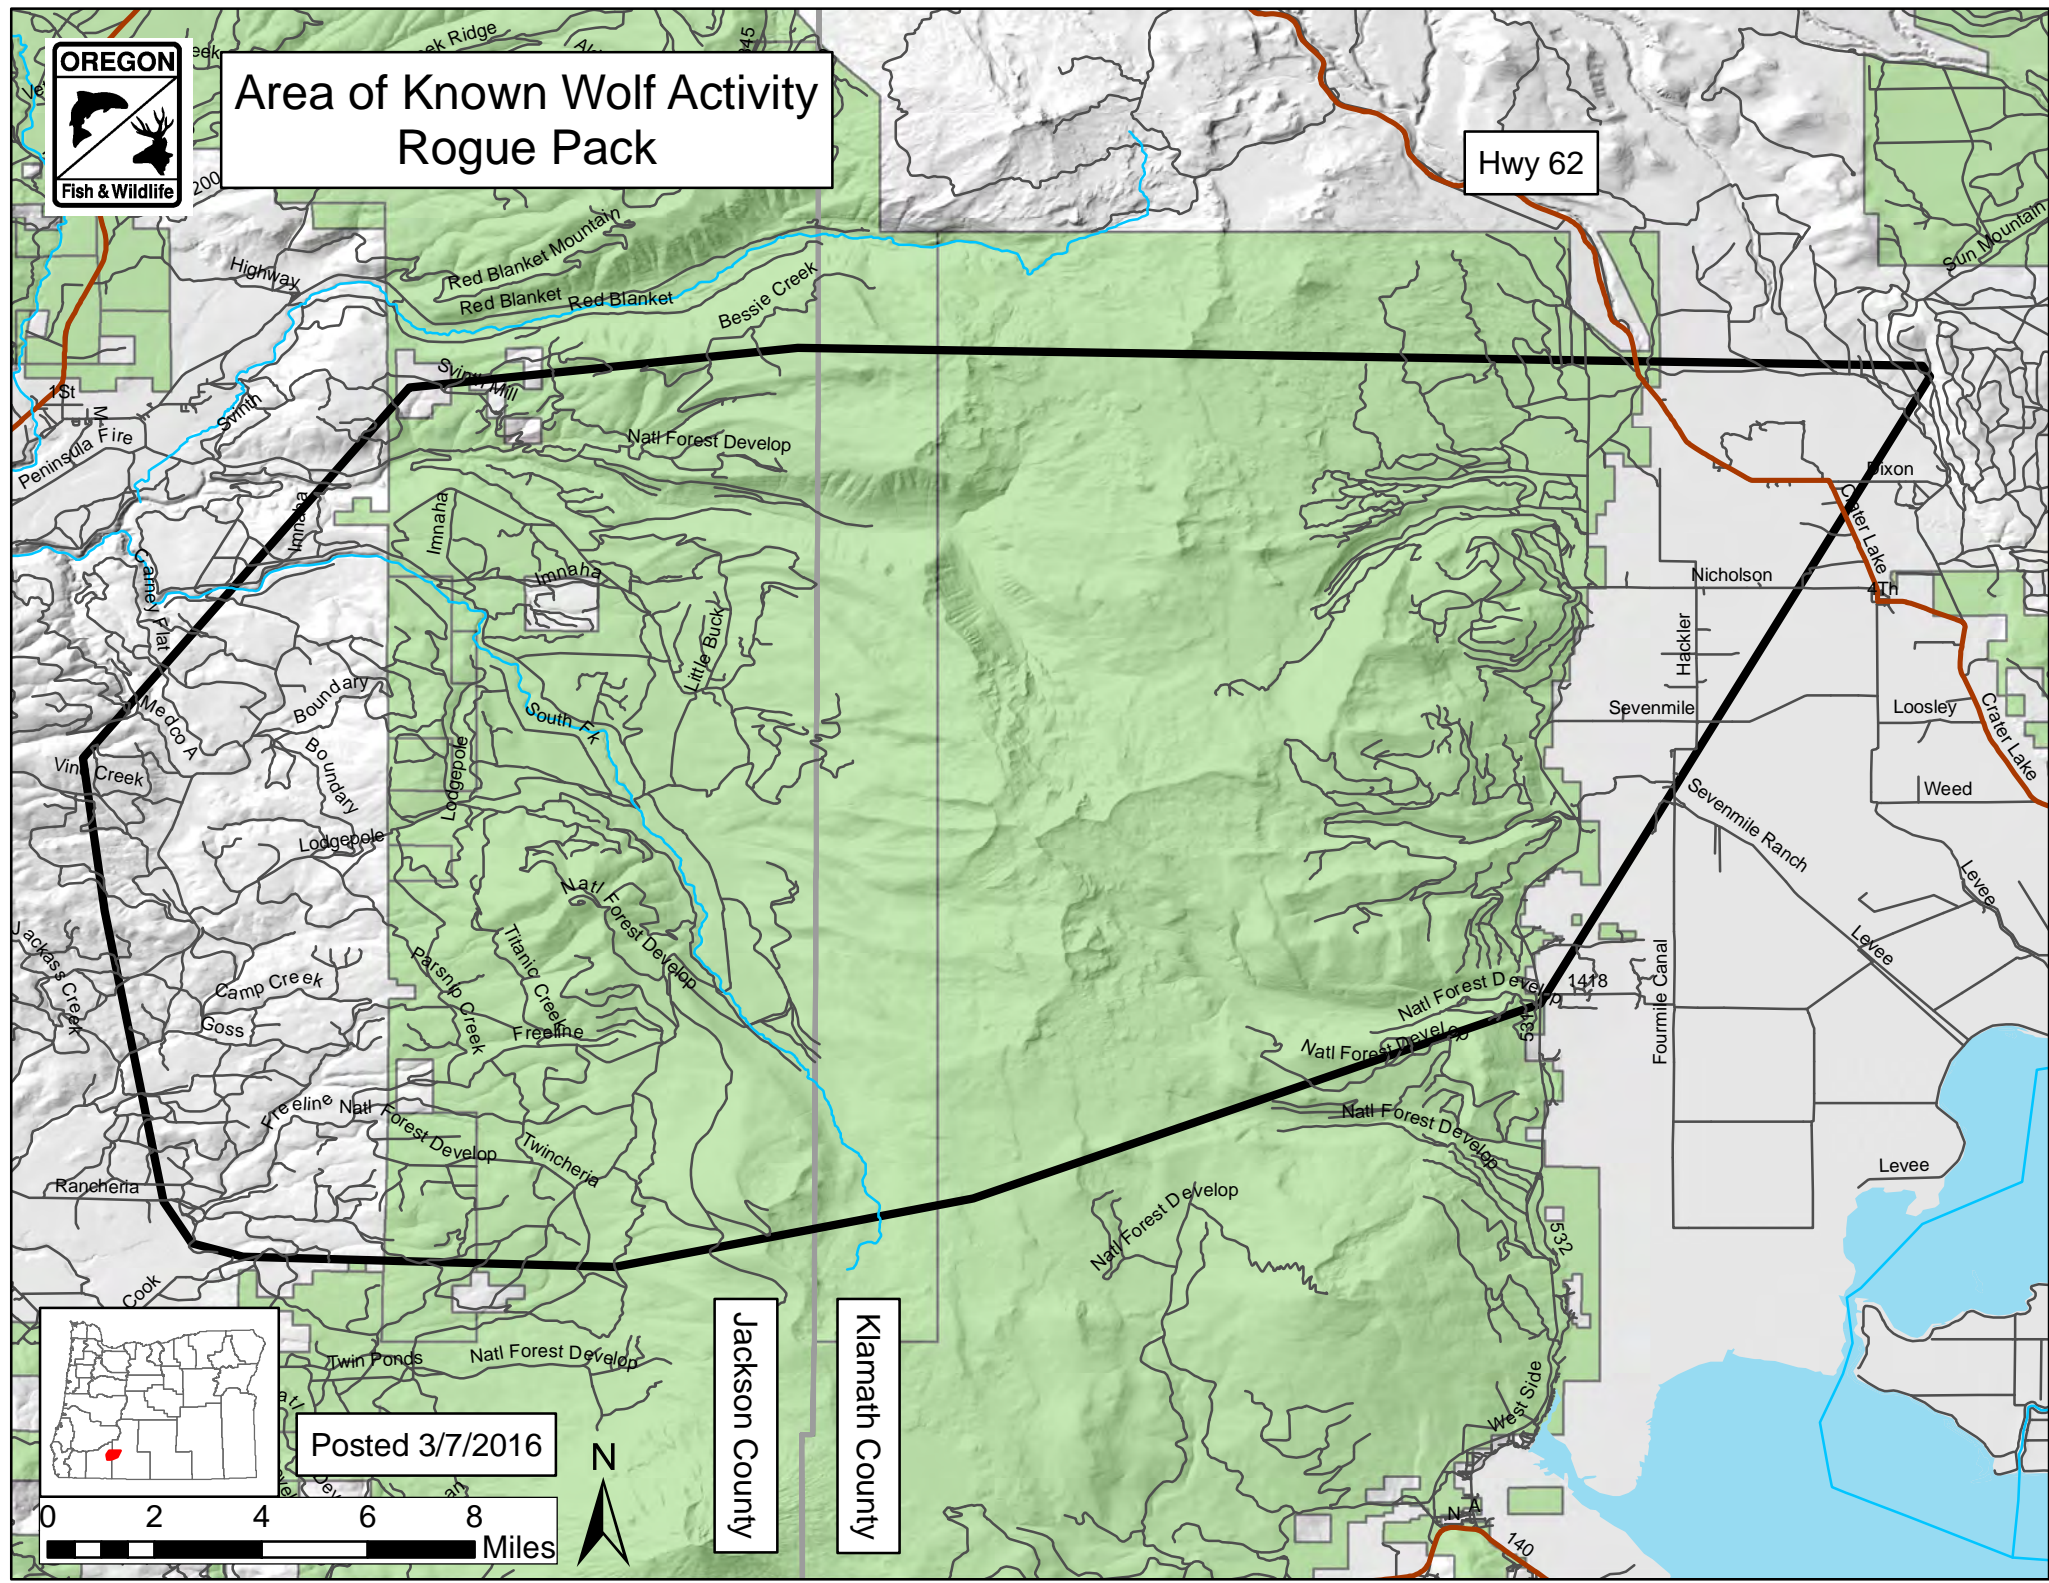

Area of Known Wolf Activity Rogue Pack

Hwy 62

Posted 3/7/2016

Jackson County

Klamath County

140