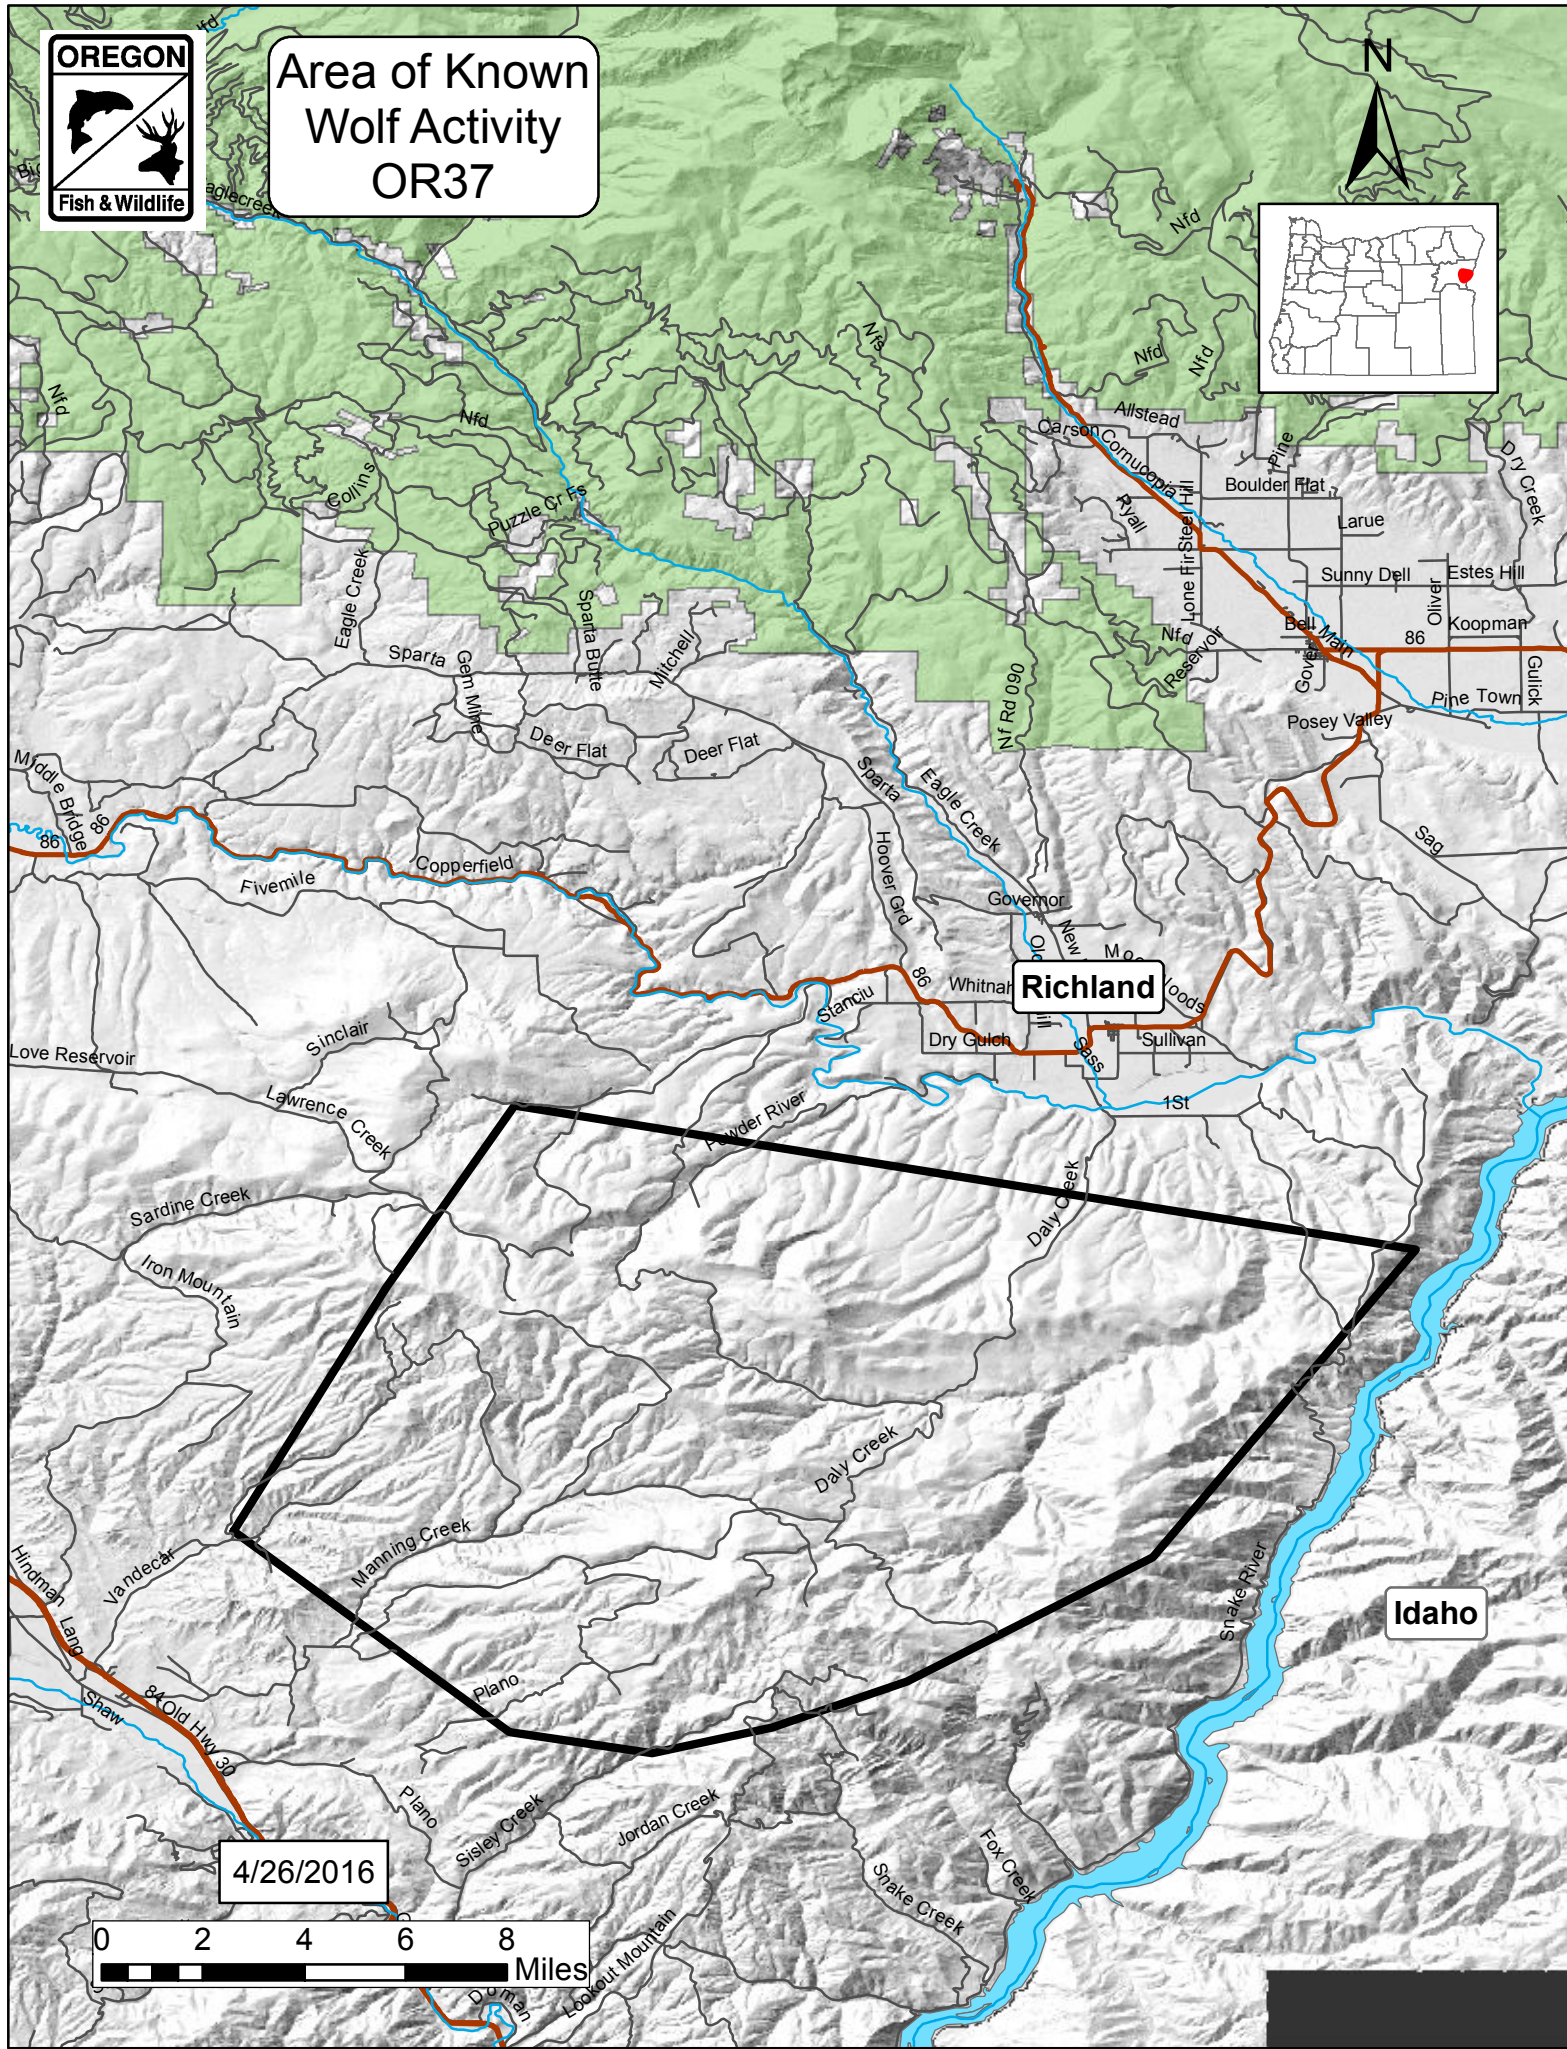

Area of Known Wolf Activity OR37

4/26/2016

Idaho