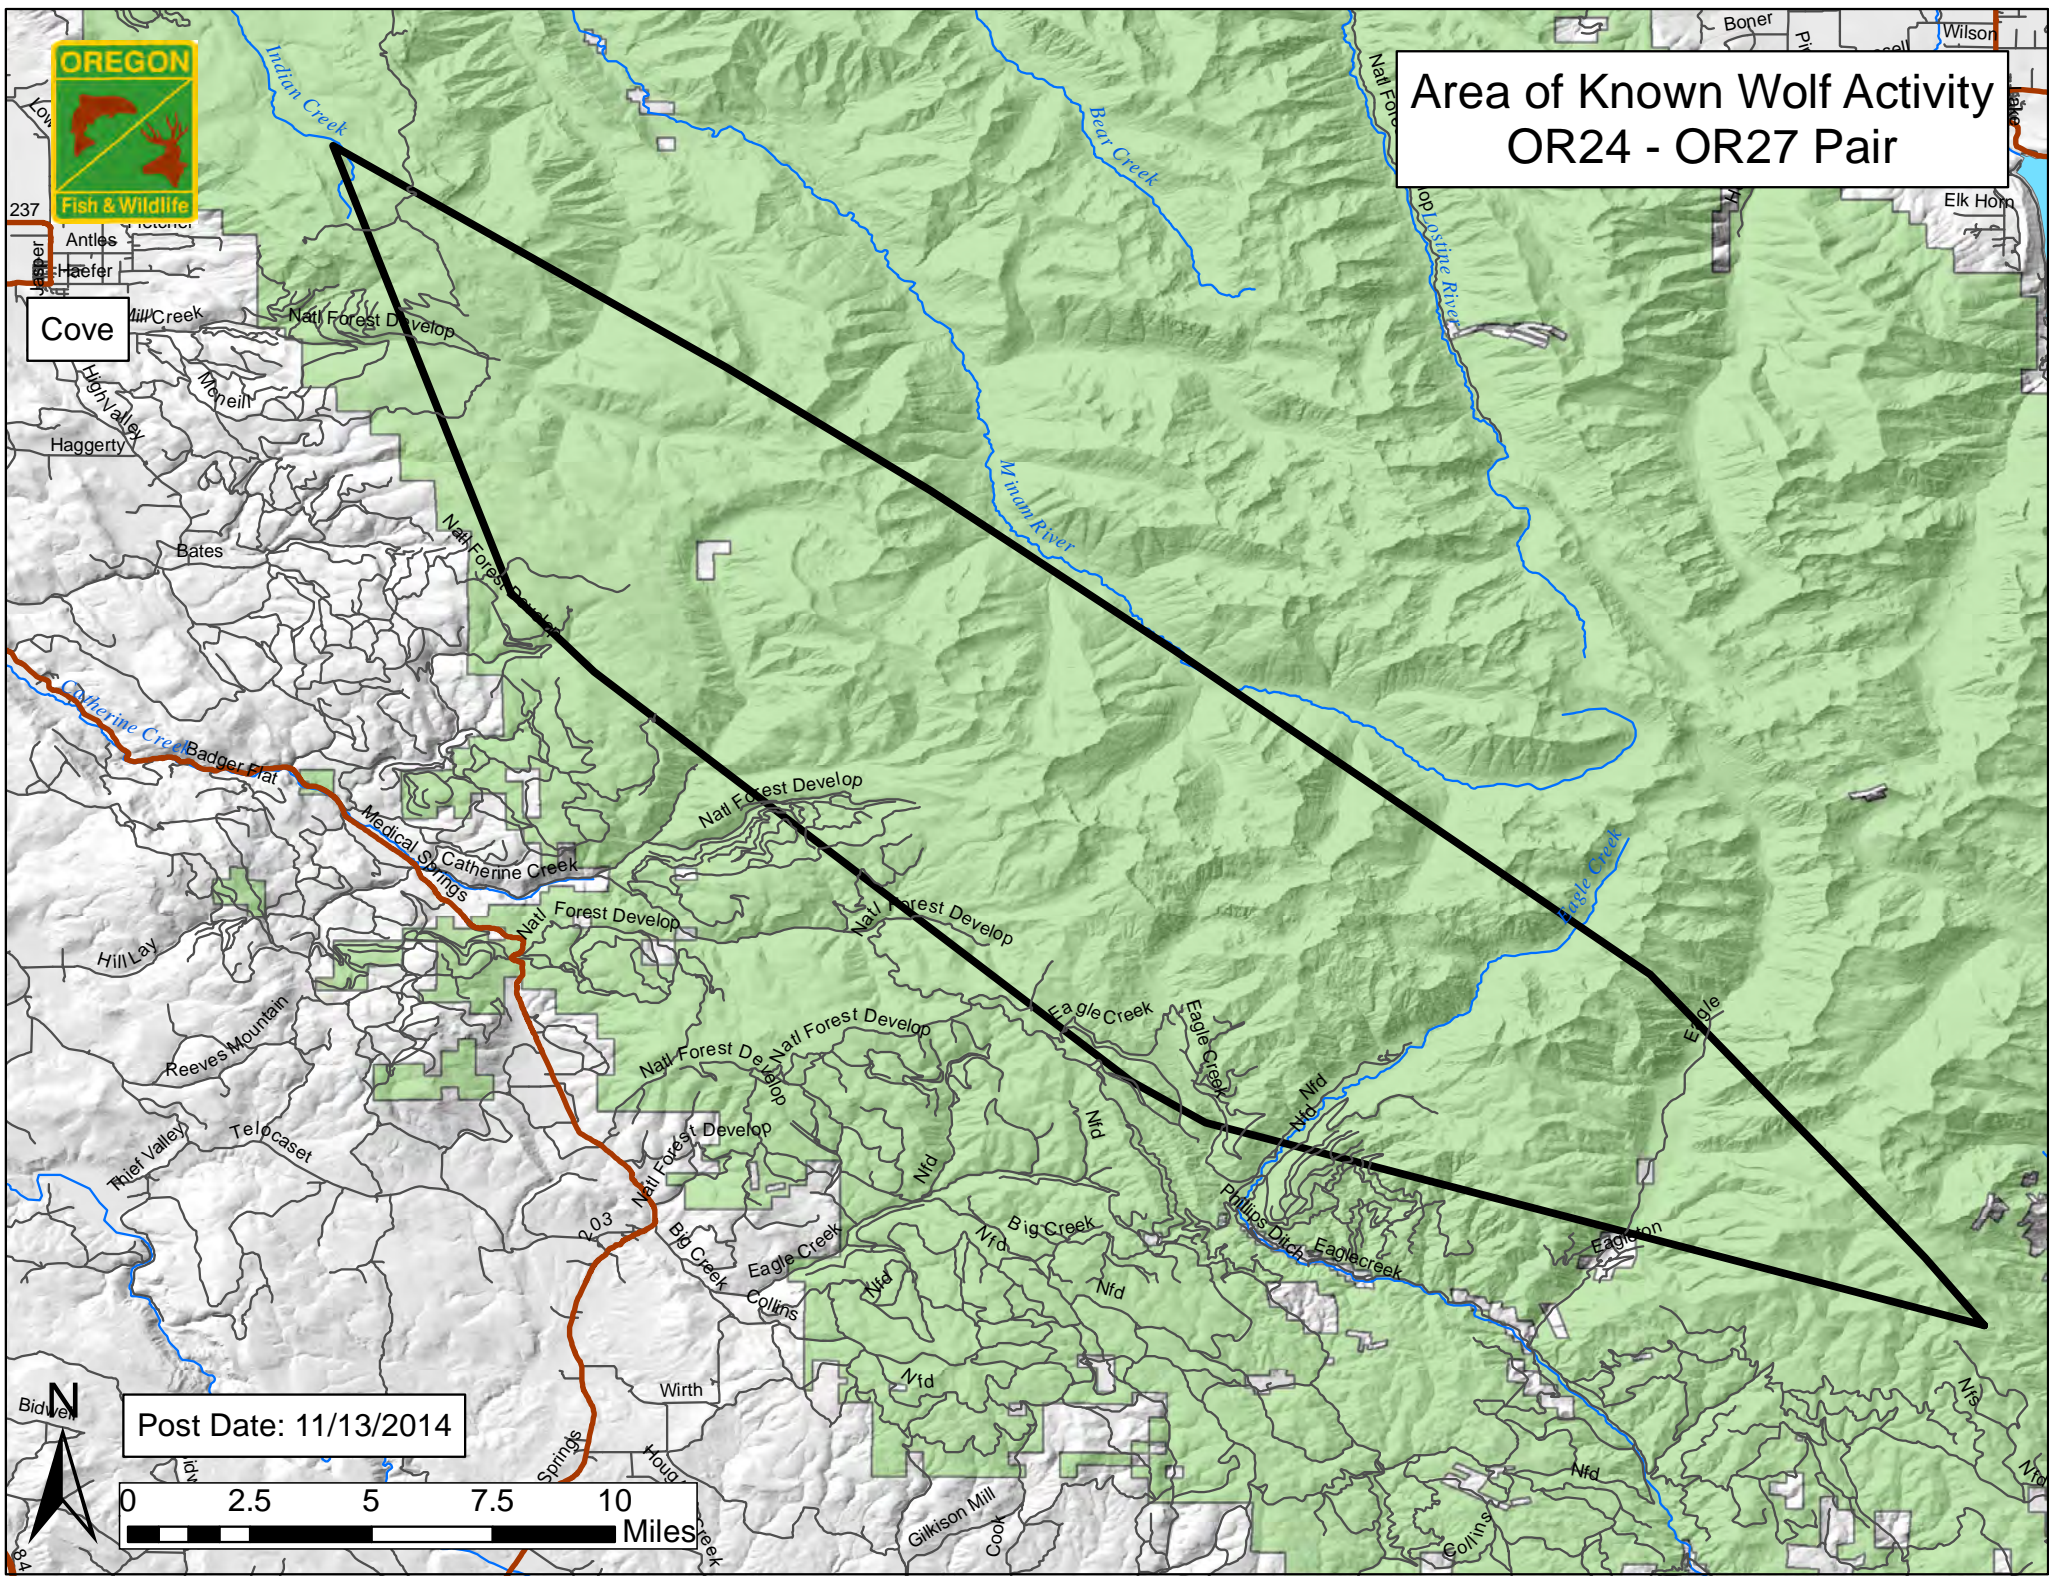

Area of Known Wolf Activity OR24 - OR27 Pair

Cove

Post Date: 11/13/2014