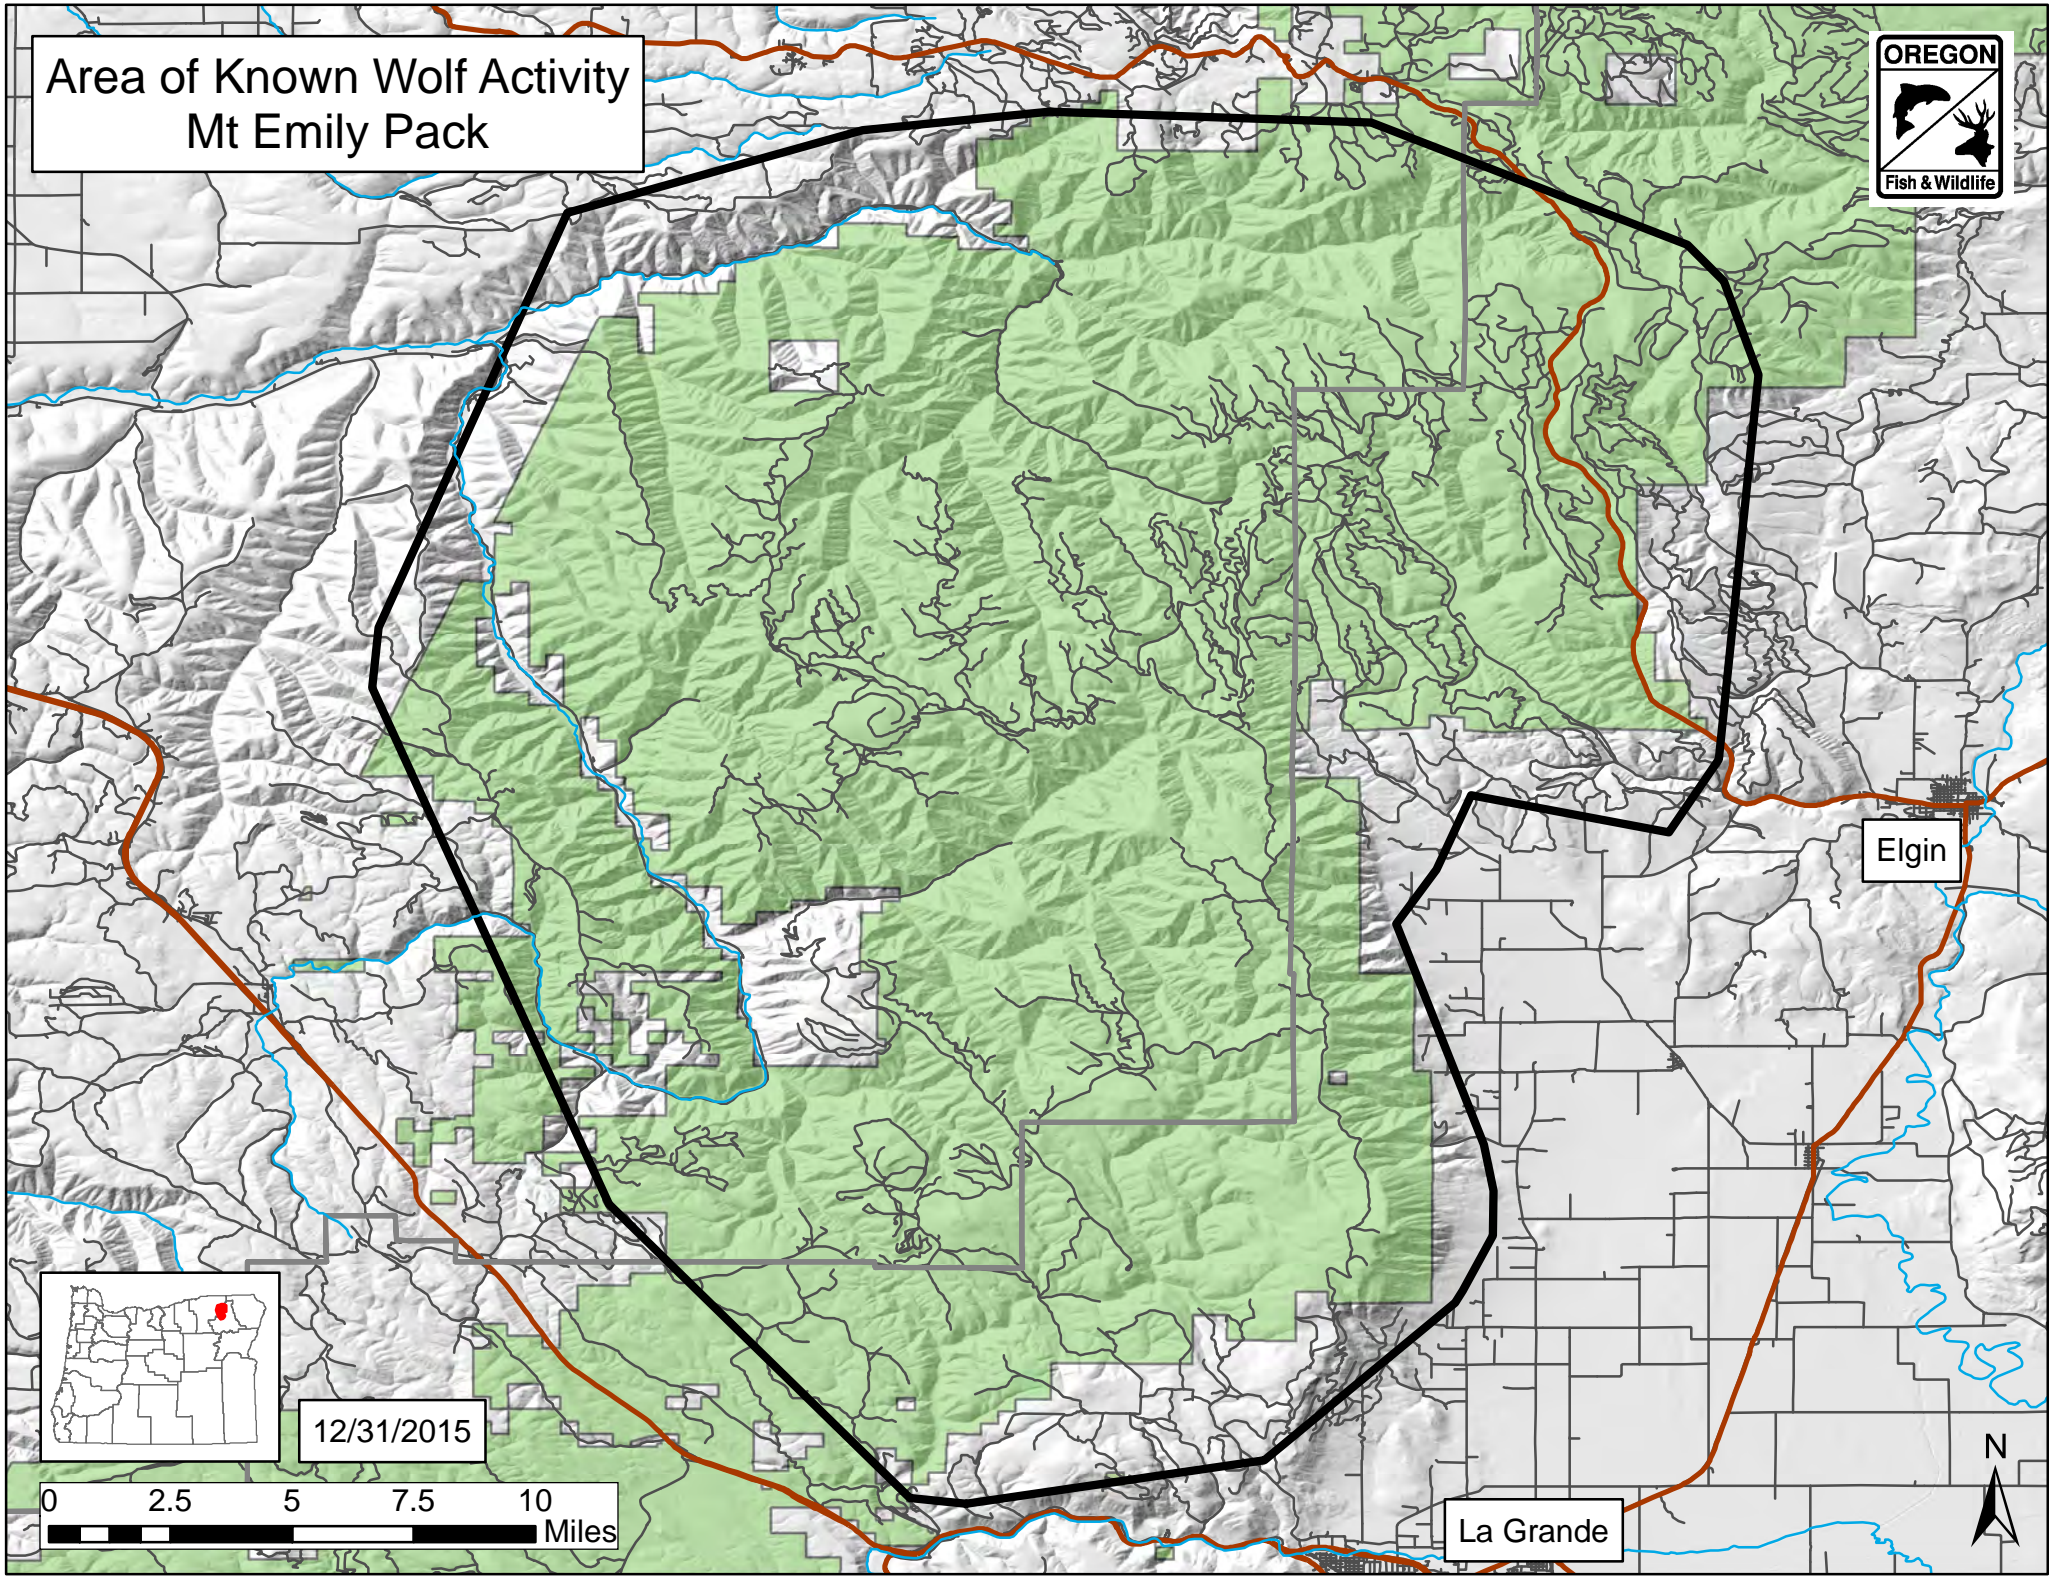

# Area of Known Wolf Activity Mt Emily Pack

Elgin

La Grande

12/31/2015