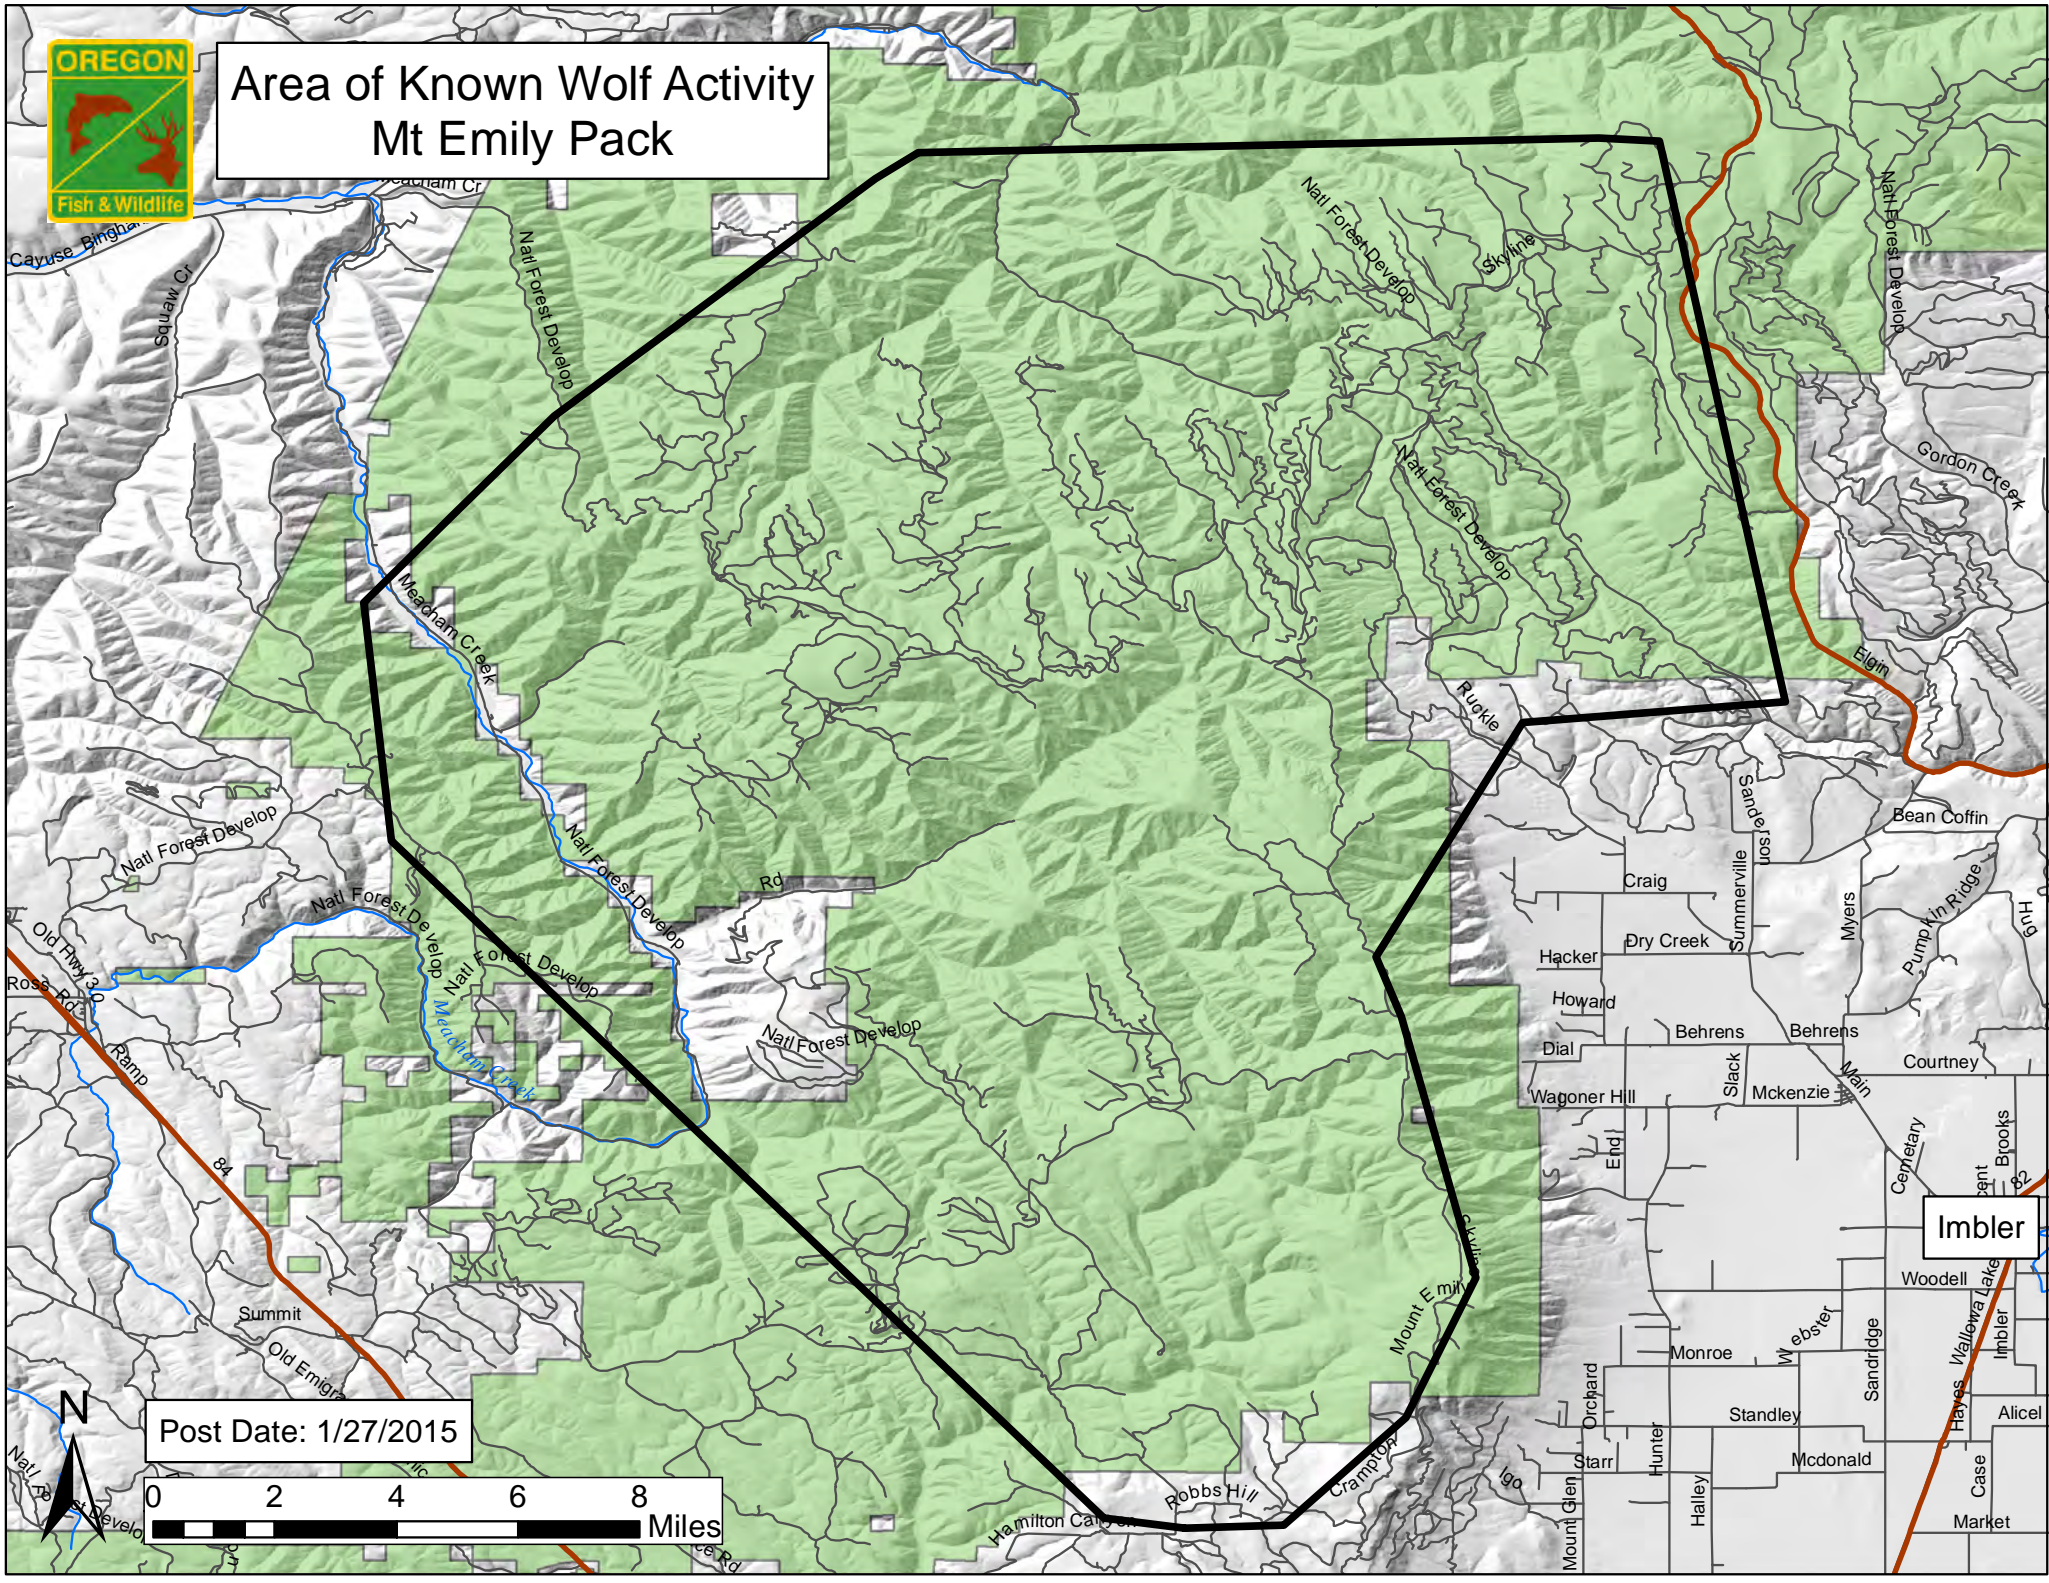

# Area of Known Wolf Activity Mt Emily Pack

Post Date: 1/27/2015