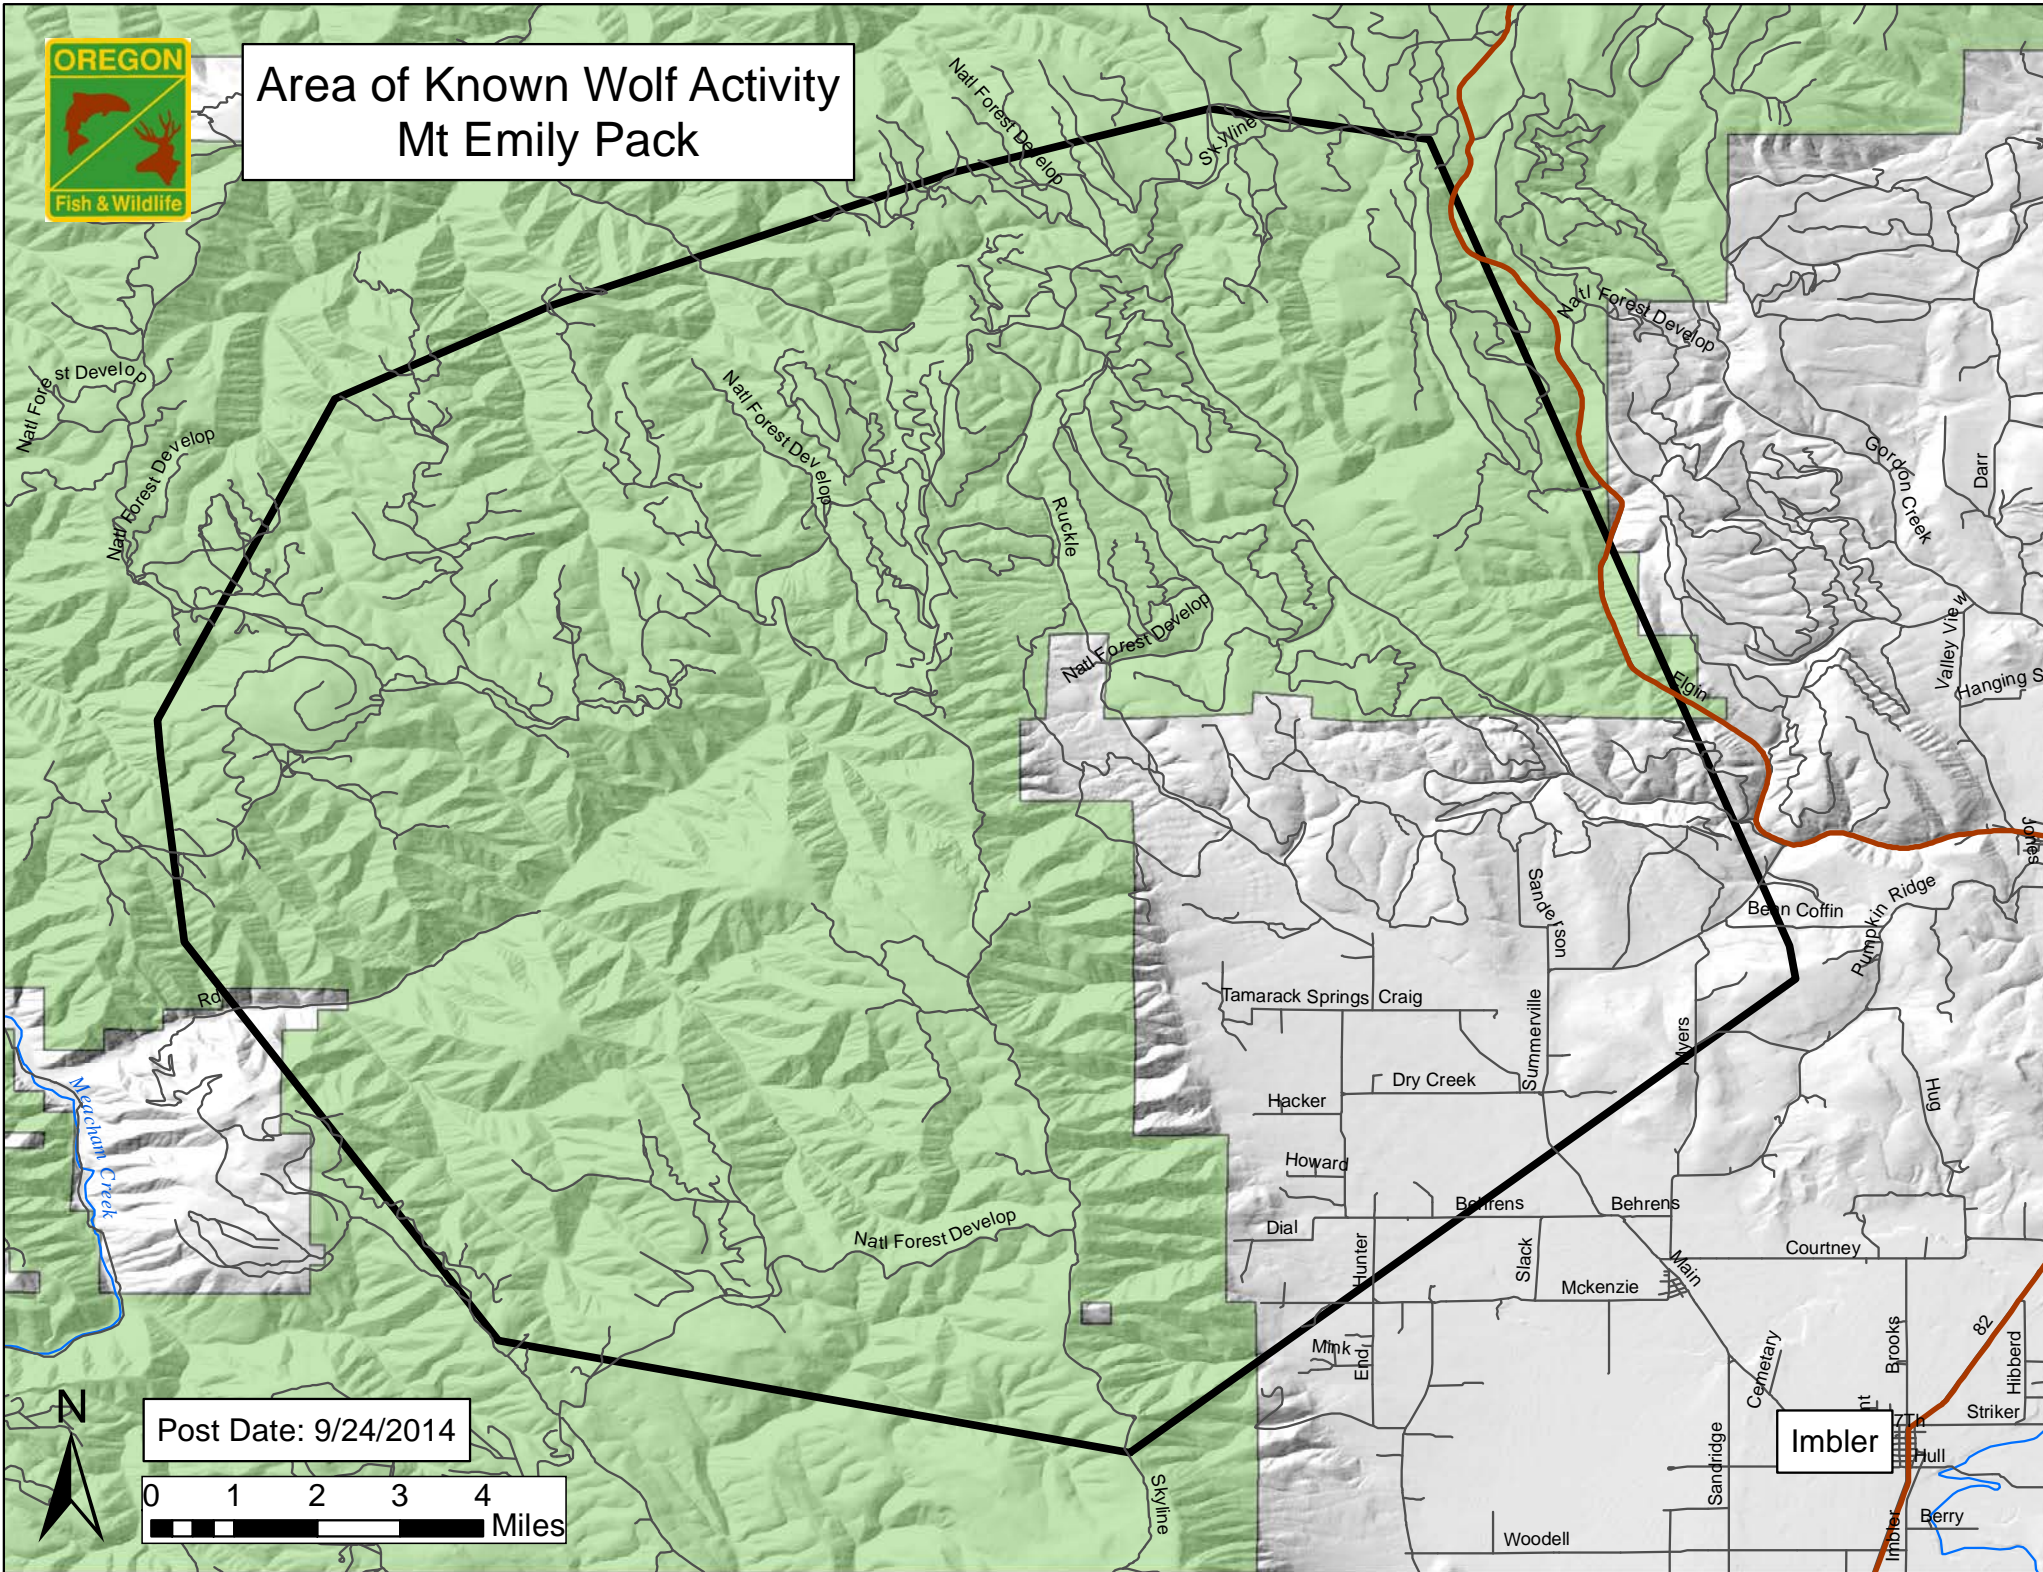

Area of Known Wolf Activity Mt Emily Pack

Post Date: 9/24/2014