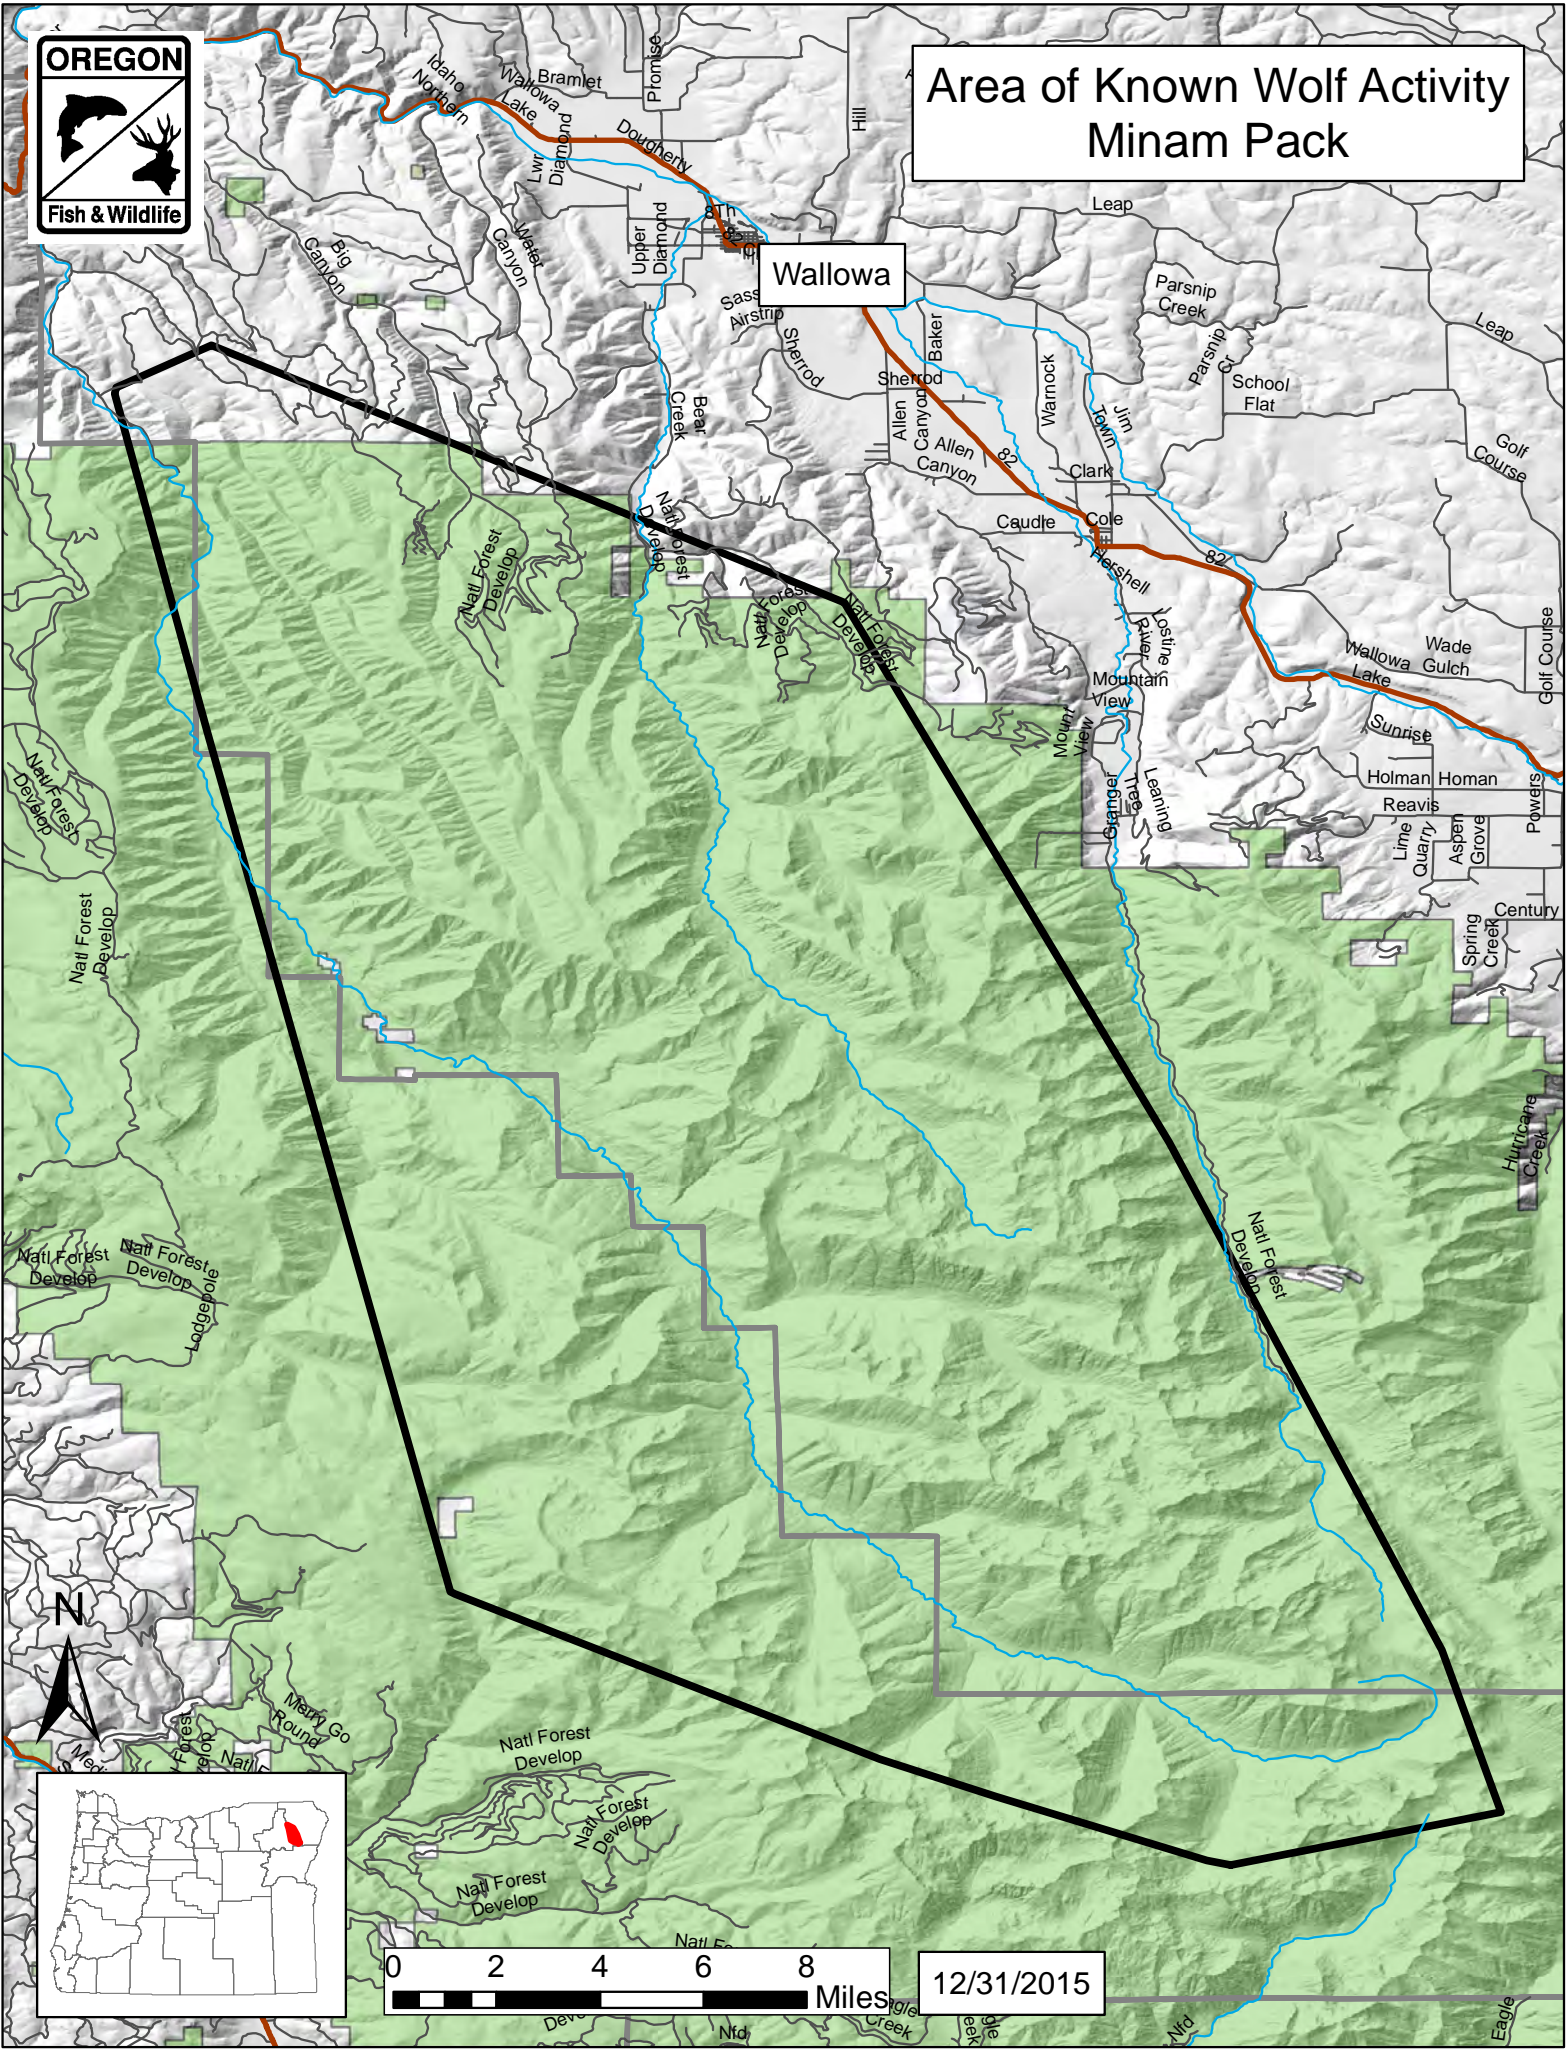

Area of Known Wolf Activity Minam Pack

Wallowa

0 2 4 6 8 Miles

12/31/2015