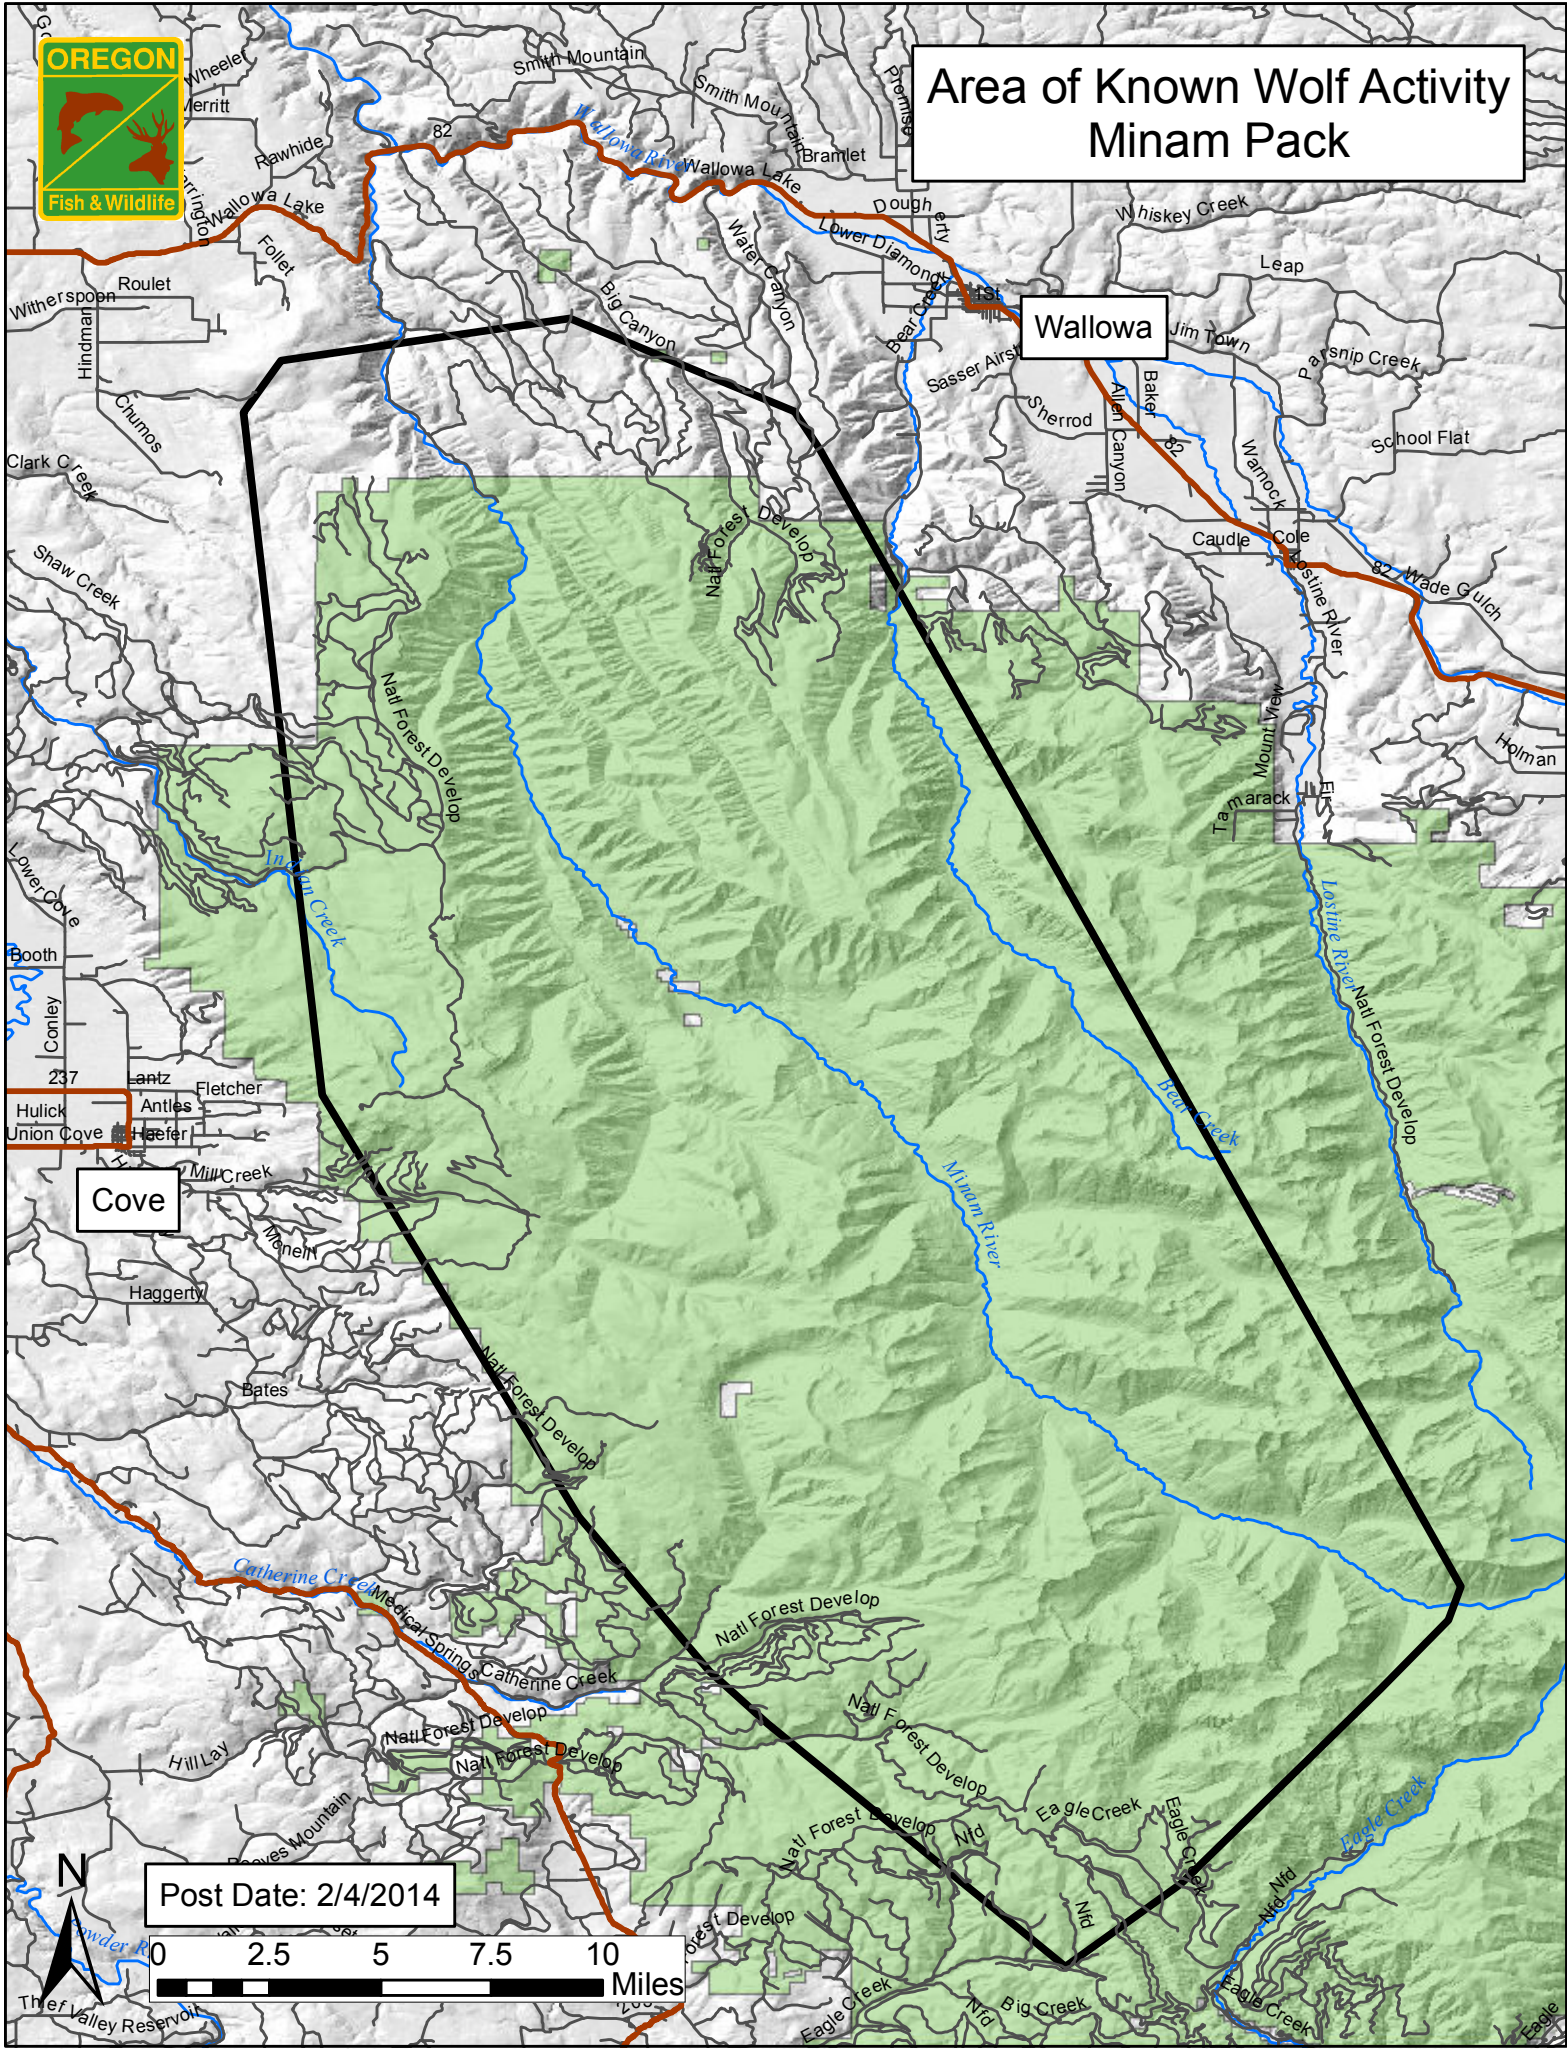

Area of Known Wolf Activity Minam Pack

Cove

Wallowa

Post Date: 2/4/2014