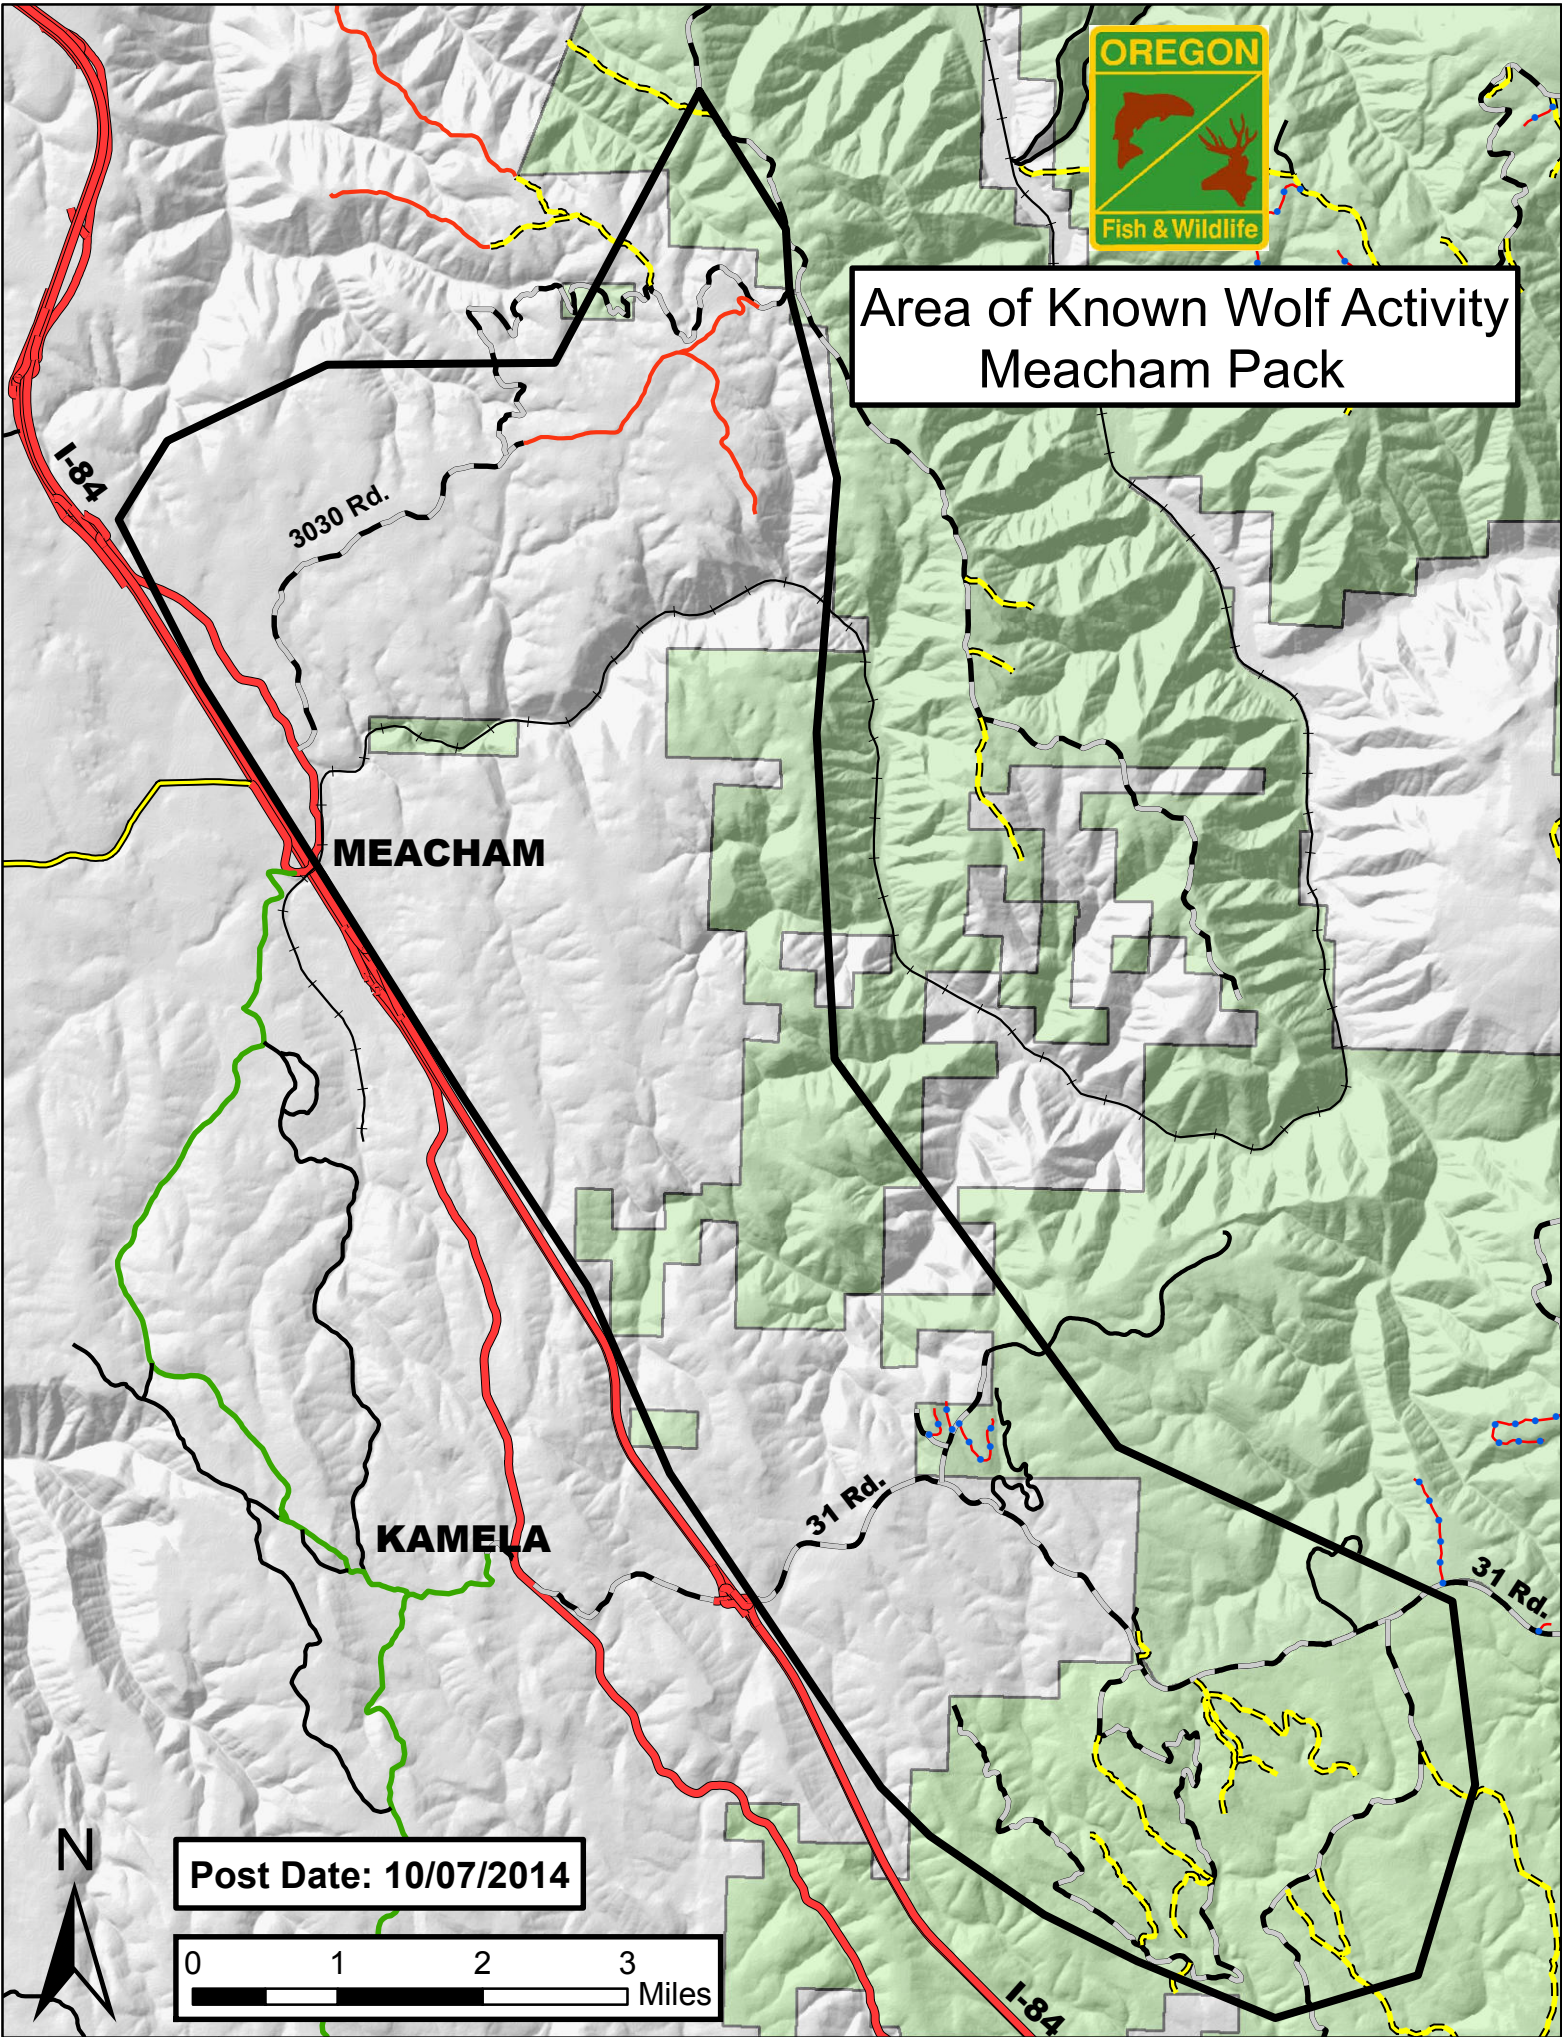

Area of Known Wolf Activity
Meacham Pack

Post Date: 10/07/2014