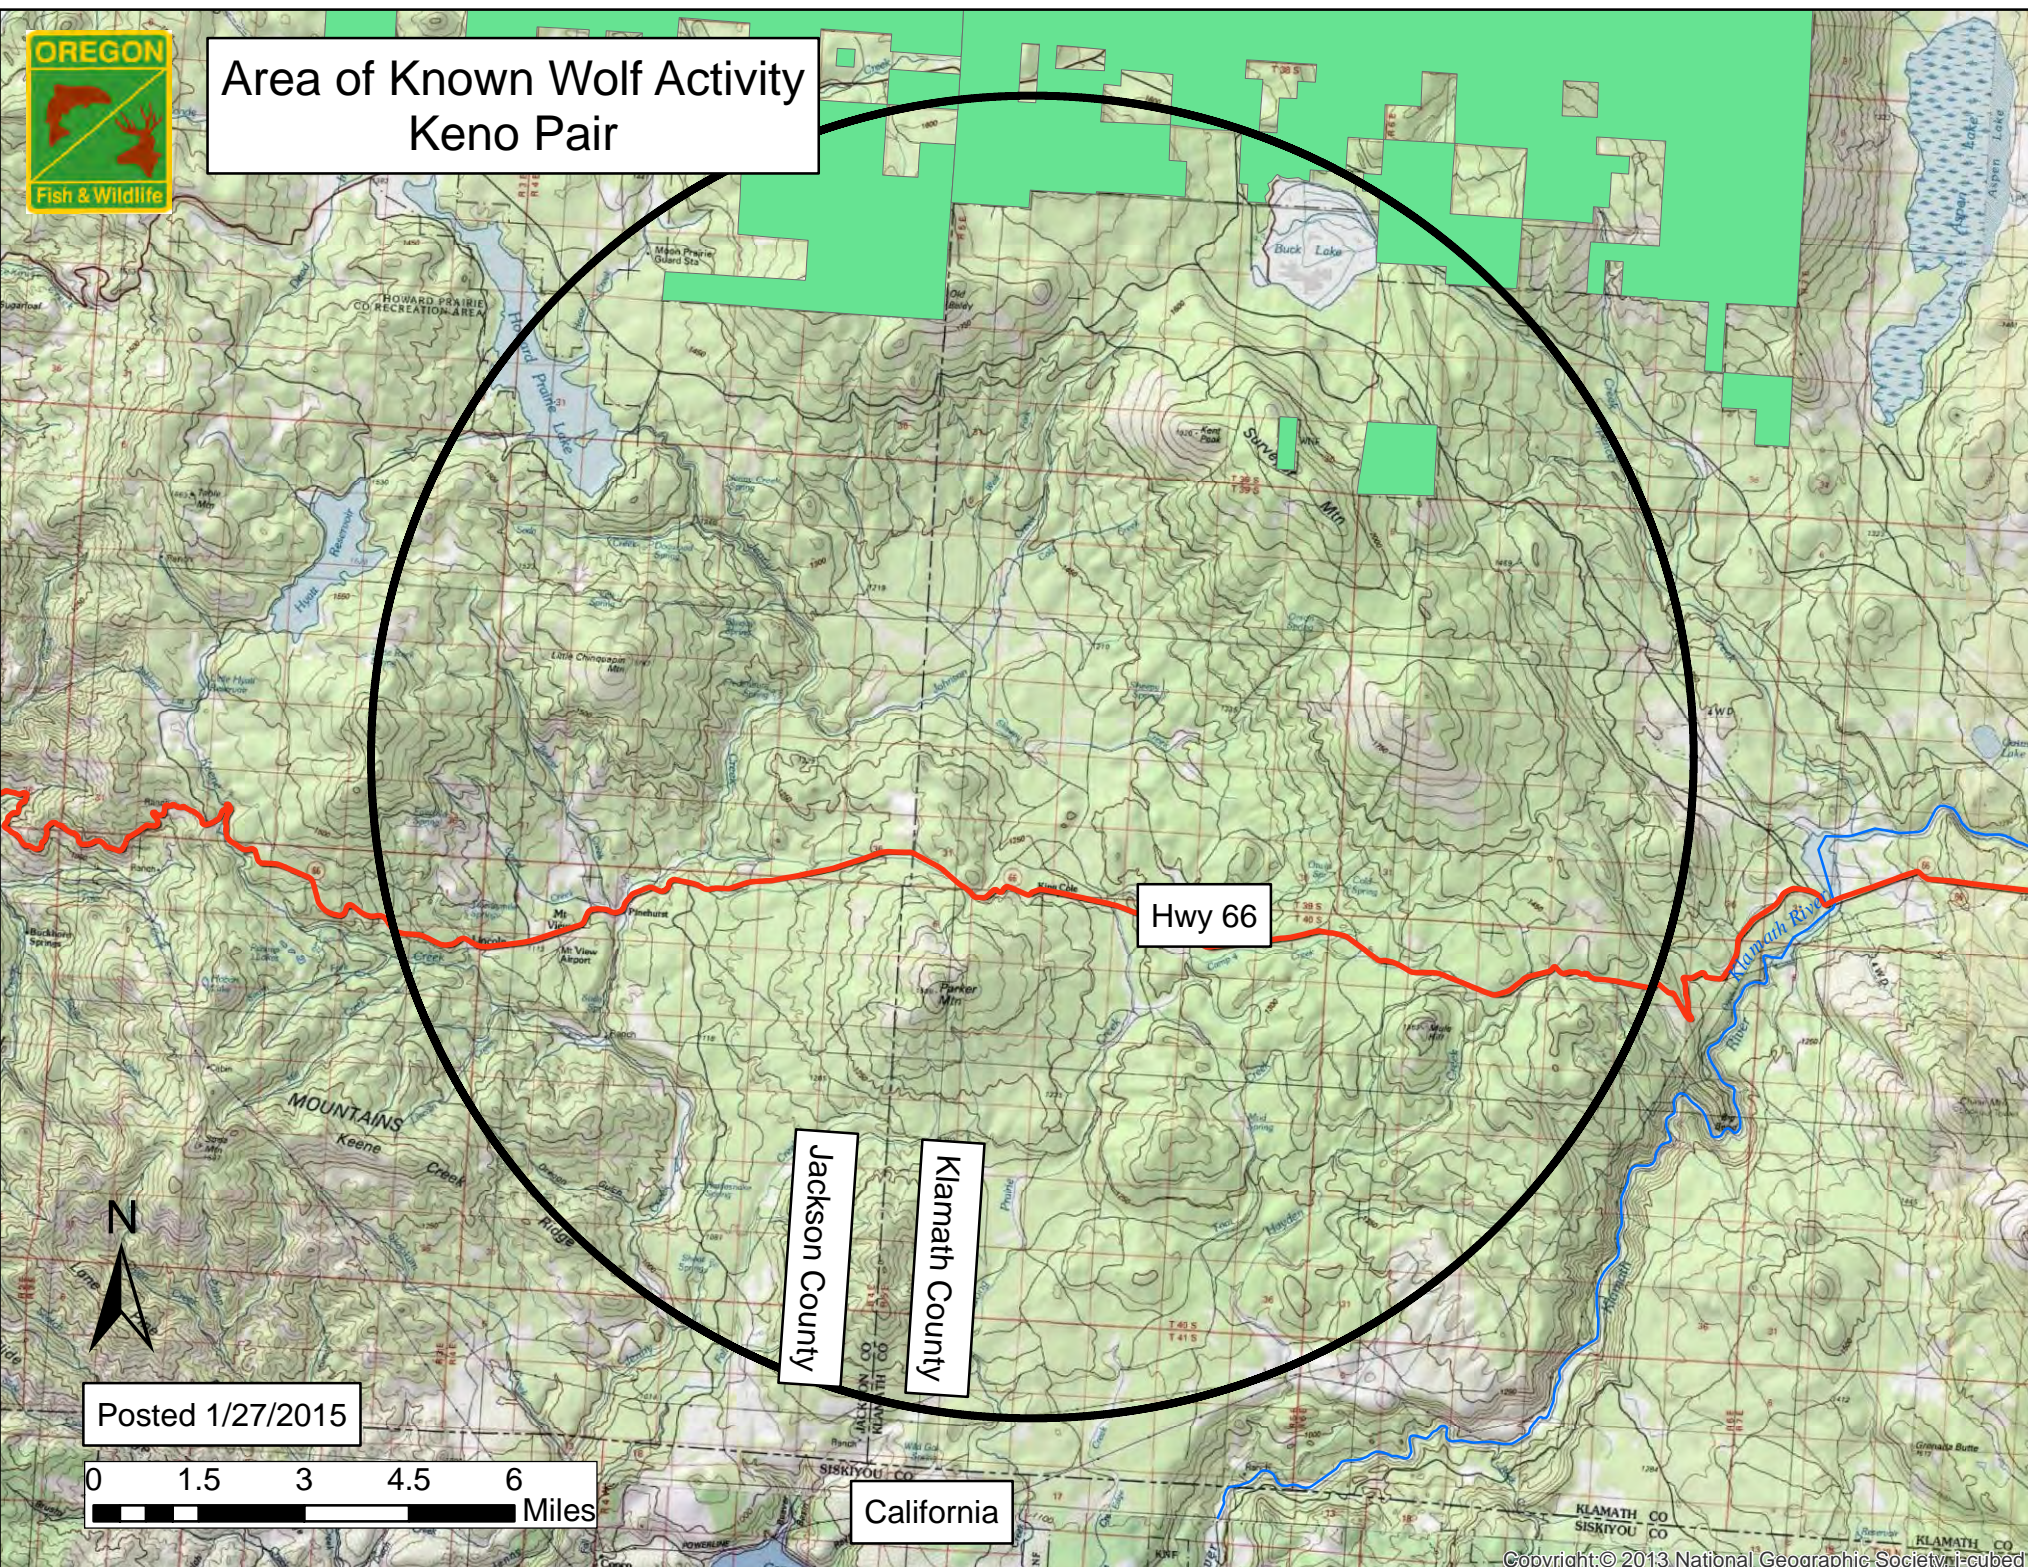

Area of Known Wolf Activity Keno Pair

Hwy 66

Jackson County

Klamath County

California

Posted 1/27/2015