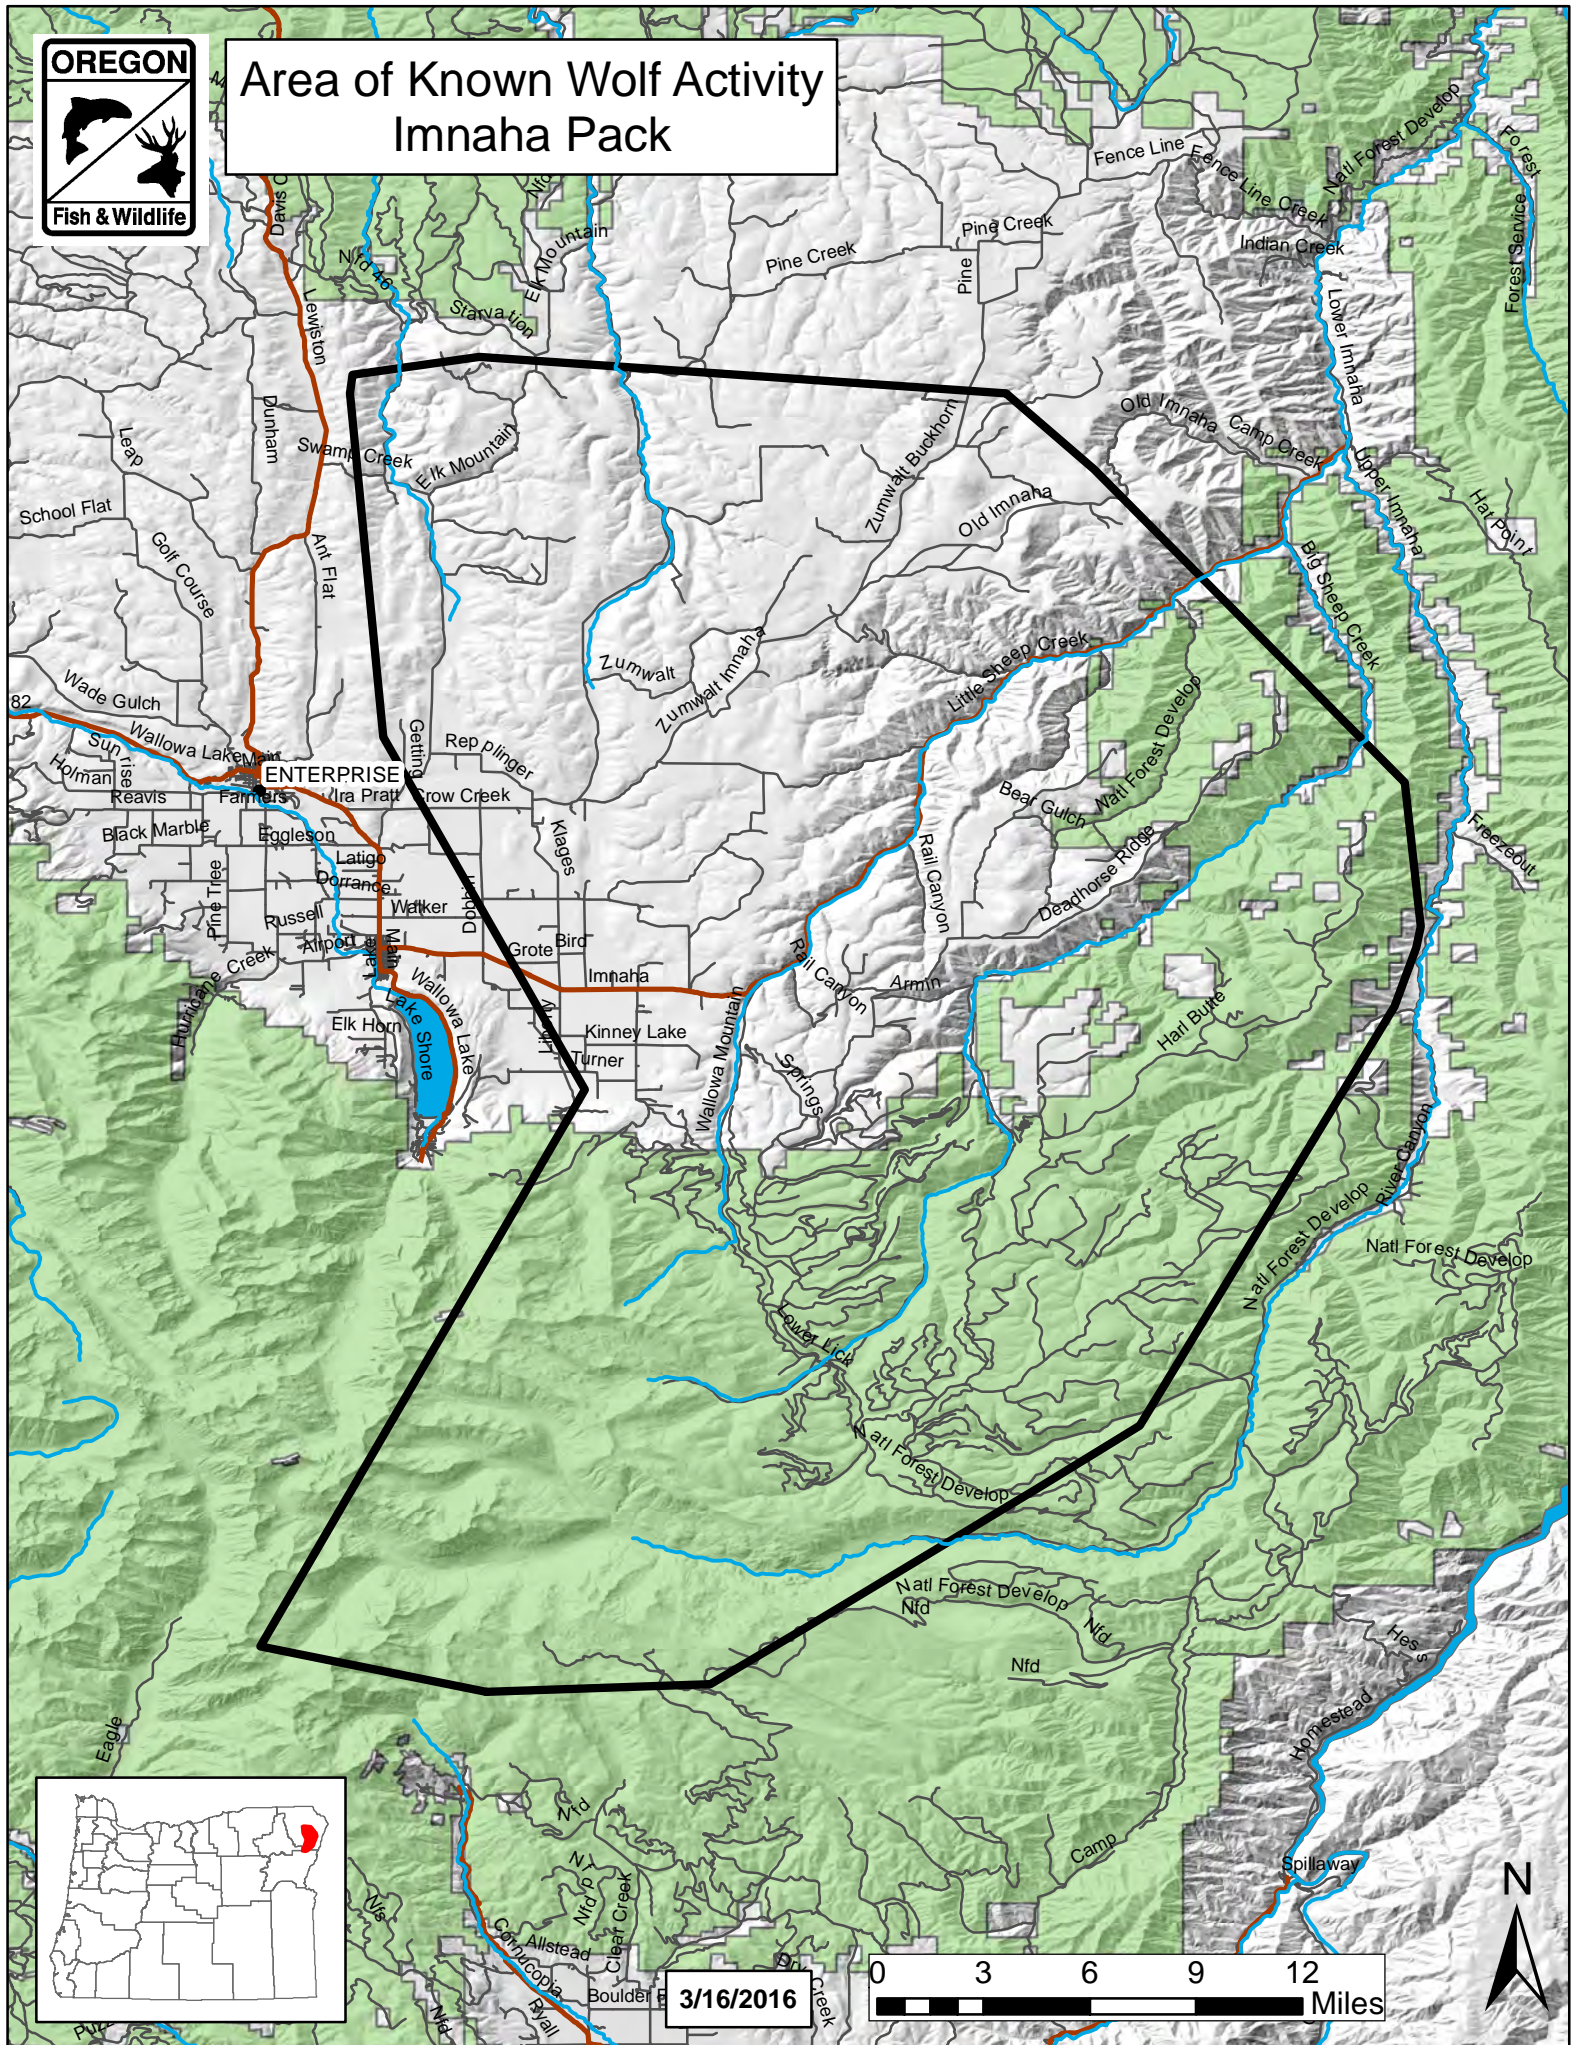

Area of Known Wolf Activity Imnaha Pack

3/16/2016

0 3 6 9 12 Miles