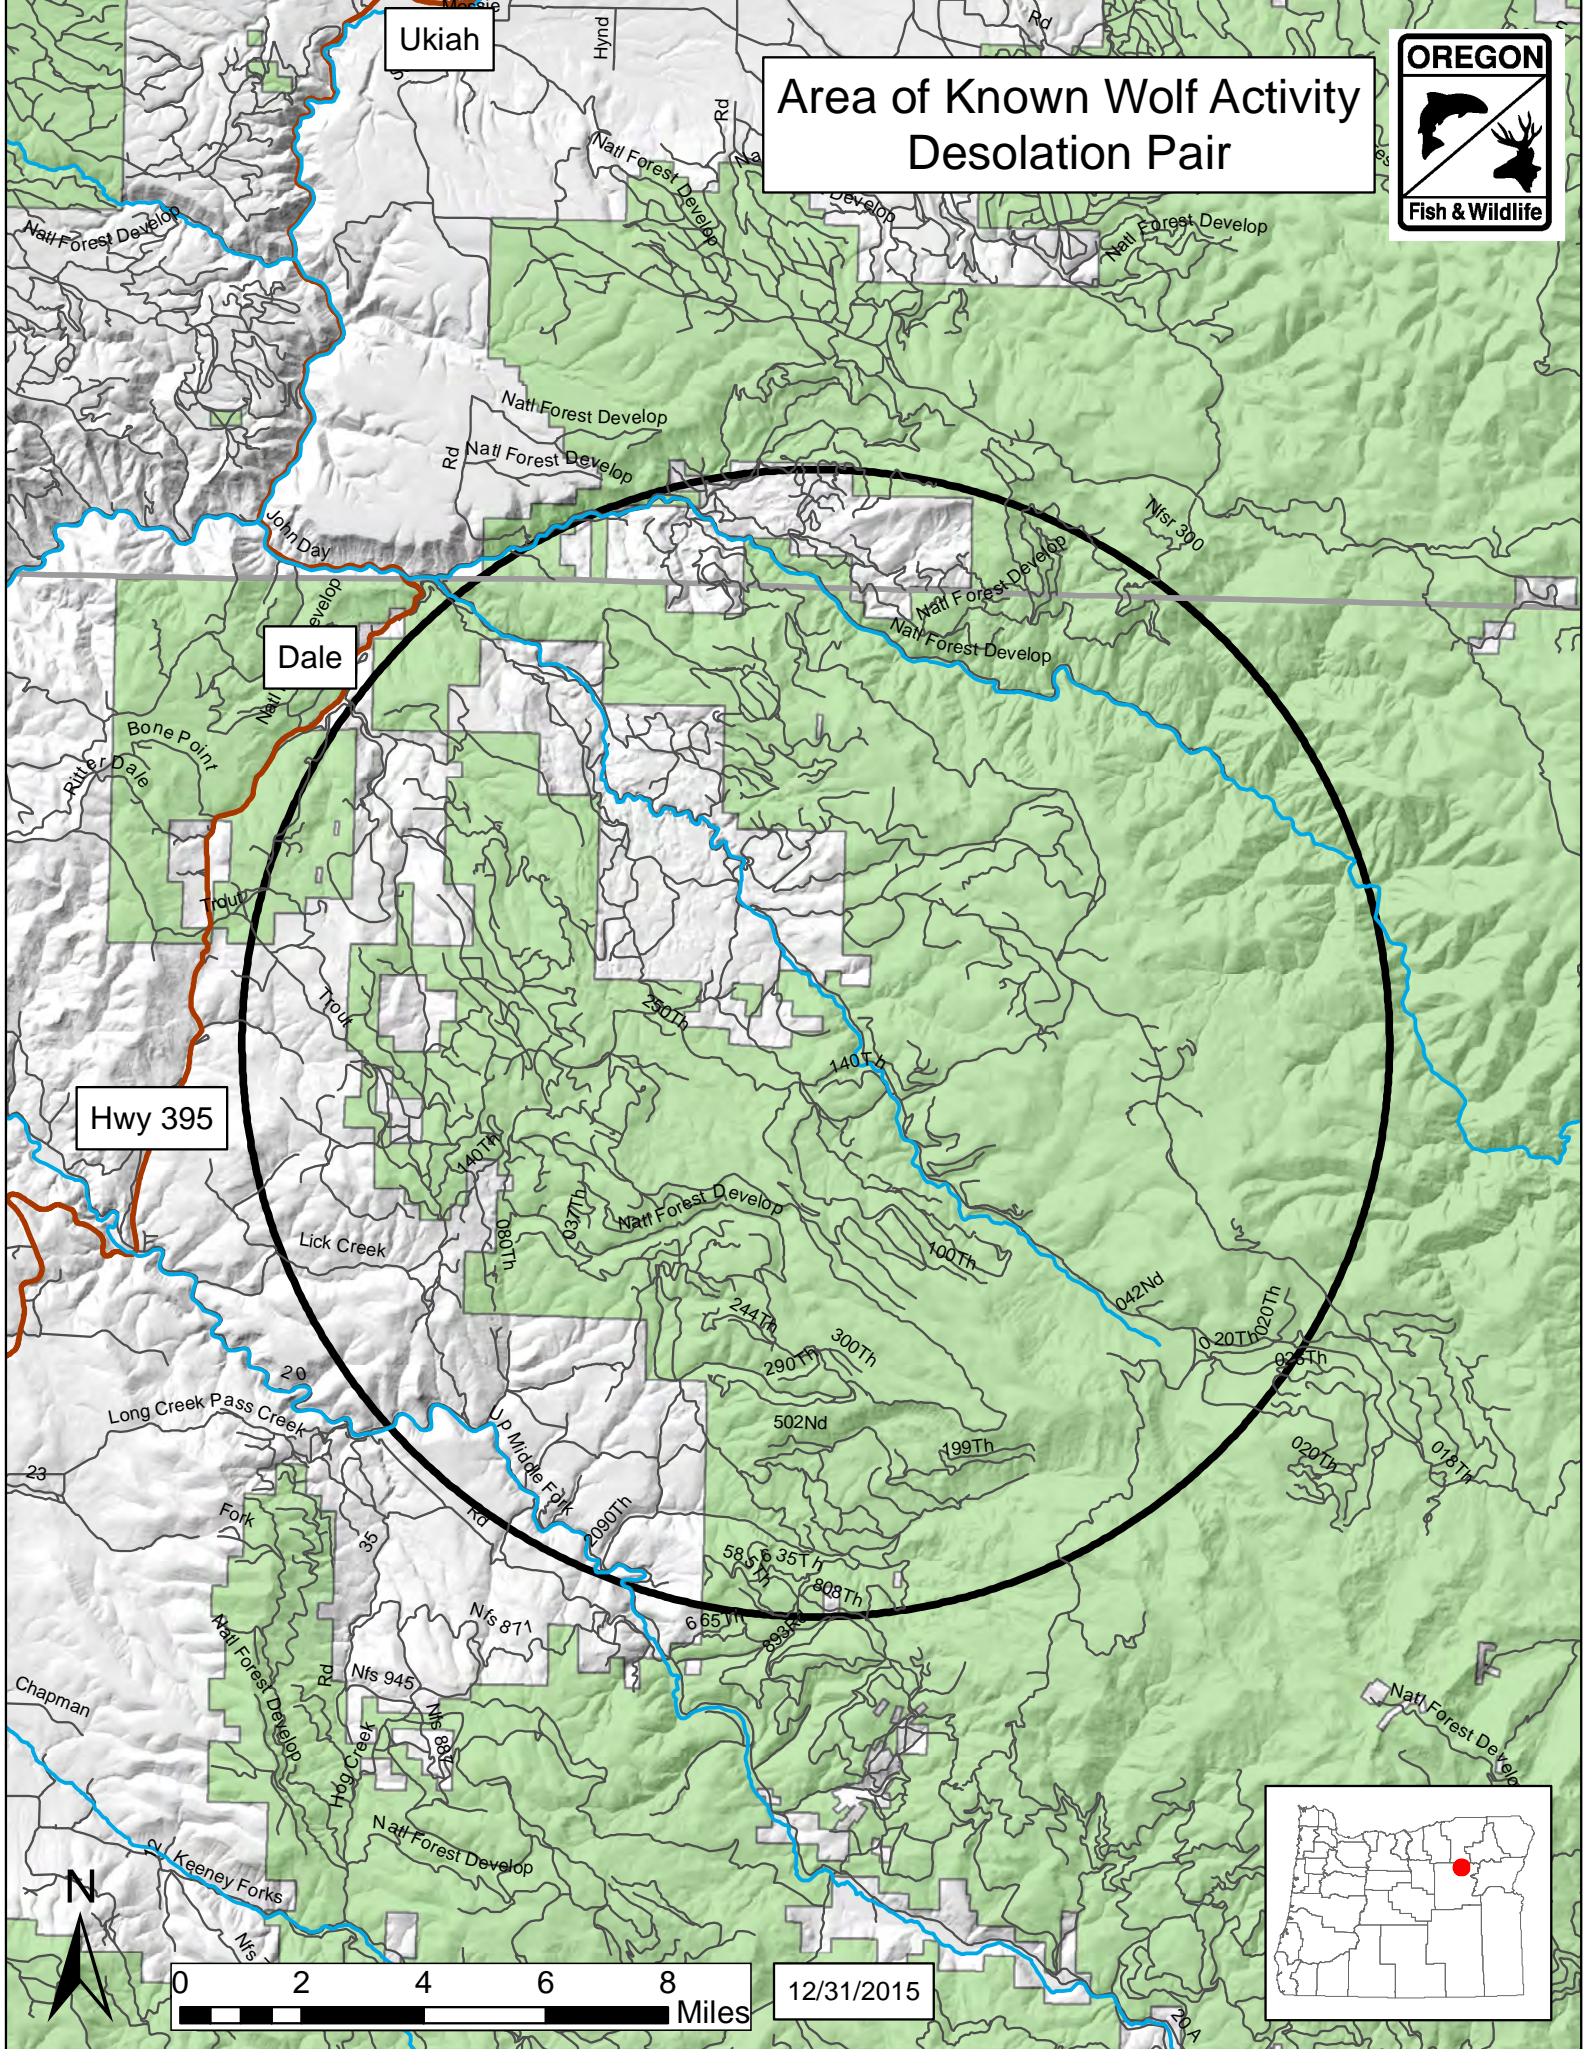

Area of Known Wolf Activity Desolation Pair

Hwy 395

Dale

Ukiah

12/31/2015