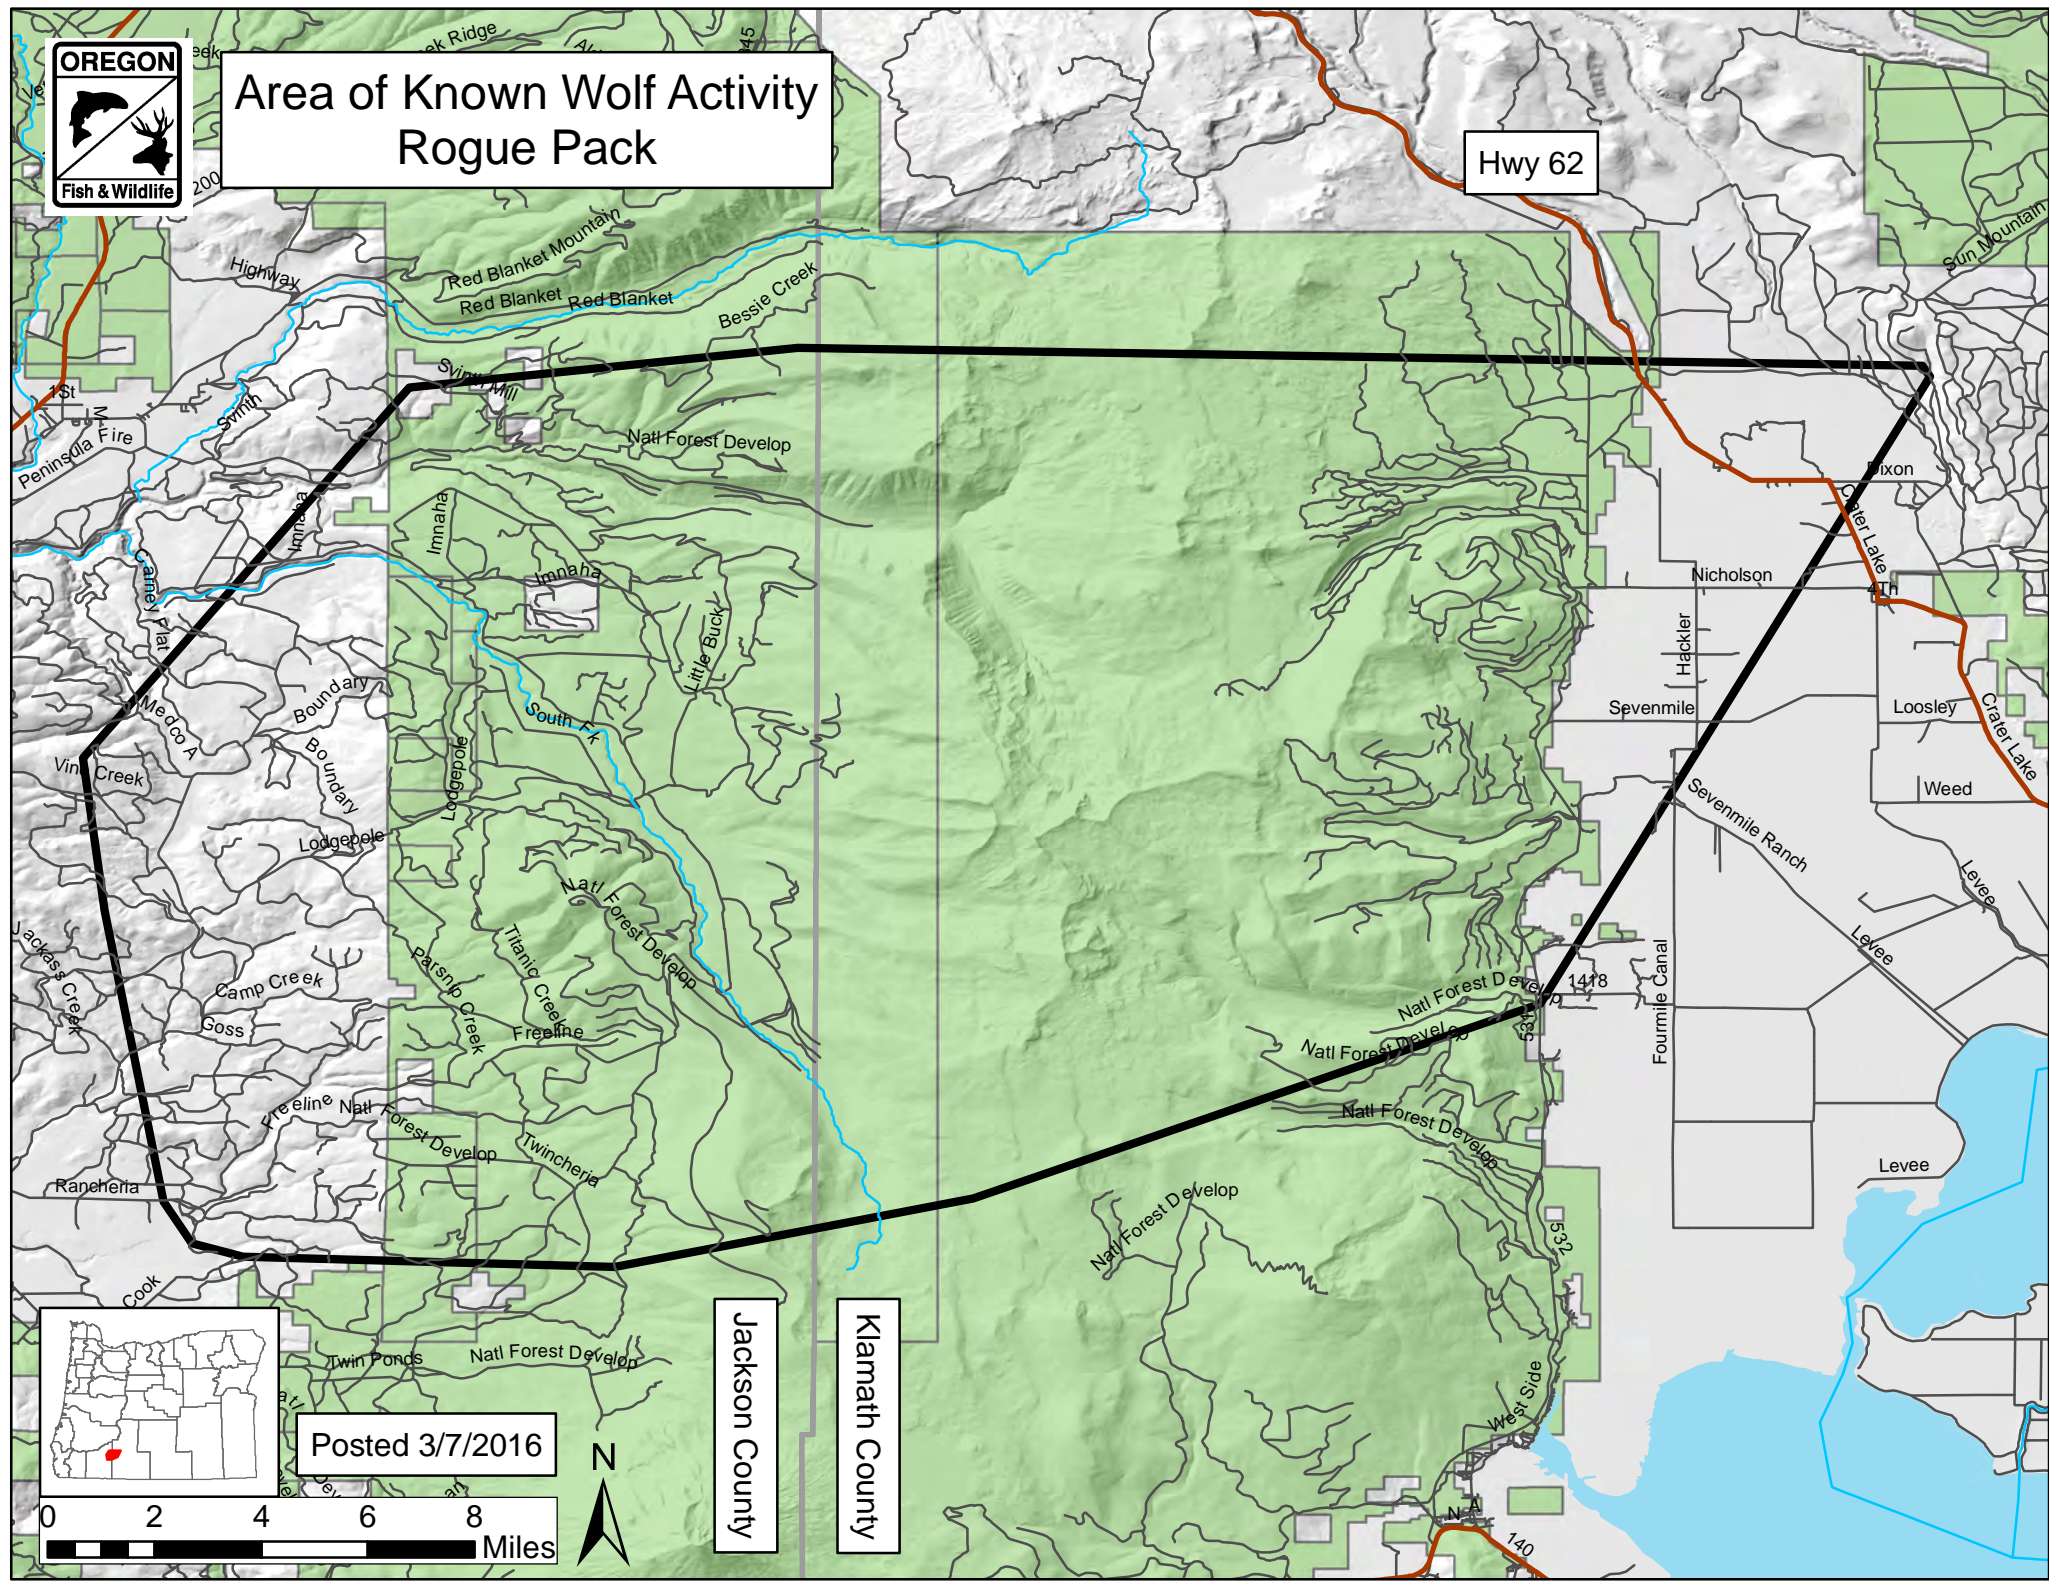

Area of Known Wolf Activity Rogue Pack

Hwy 62

Posted 3/7/2016

Jackson County

Klamath County